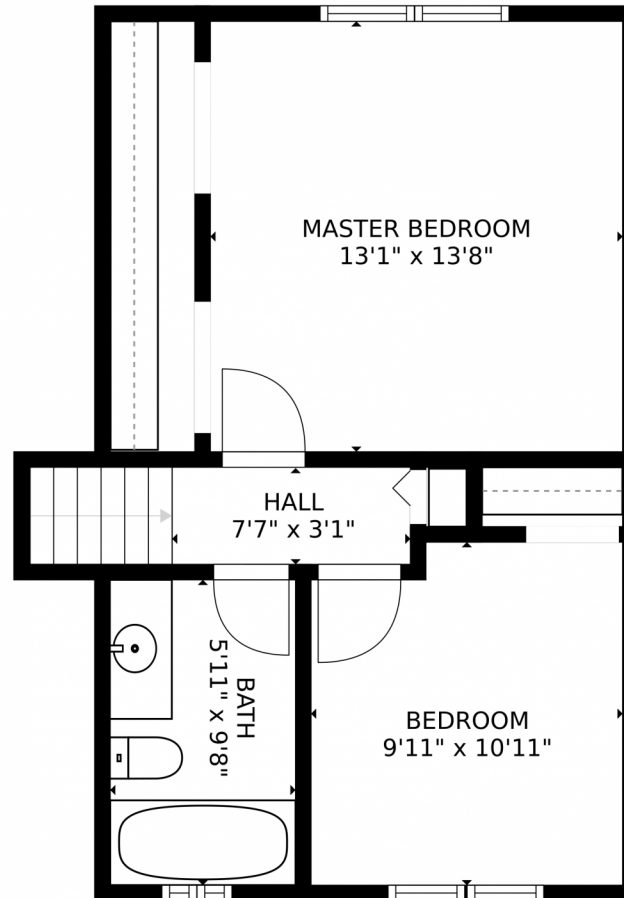

1782 South Naples Street, Aurora, CO 80017 – Main Floor

SIZES AND DIMENSIONS ARE APPROXIMATE, ACTUAL MAY VARY.

Disclaimer: Sizes and Dimensions are Approximate, Actual May Vary.

Jeff Lovato
720-854-4834
jefflovato@kw.com
<http://www.lghomegroup.com>

SIZES AND DIMENSIONS ARE APPROXIMATE, ACTUAL MAY VARY.

Disclaimer: Sizes and Dimensions are Approximate, Actual May Vary.

Jeff Lovato
720-854-4834
jefflovato@kw.com
<http://www.lghomegroup.com>

SIZES AND DIMENSIONS ARE APPROXIMATE, ACTUAL MAY VARY.