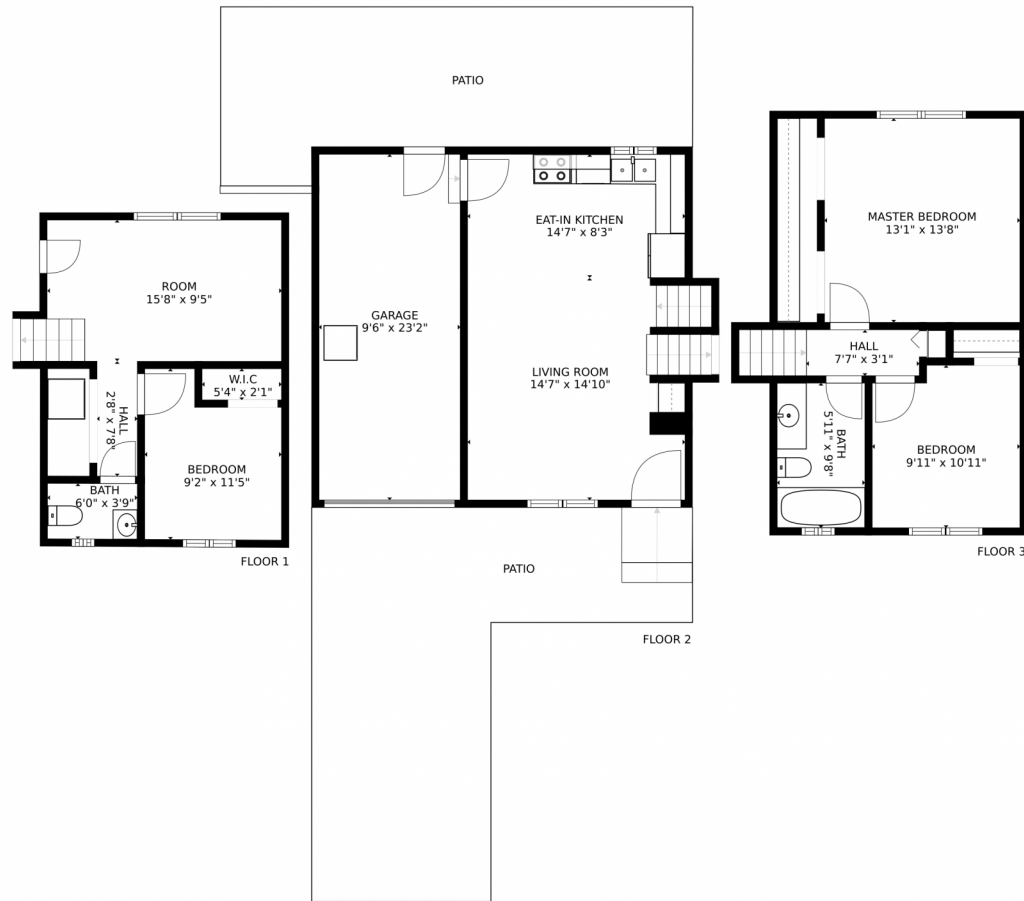

1782 South Naples Street, Aurora, CO 80017 – Main Floor

SIZES AND DIMENSIONS ARE APPROXIMATE, ACTUAL MAY VARY.

Disclaimer: Sizes and Dimensions are Approximate, Actual May Vary.

Jeff Lovato
720-854-4834
jefflovato@kw.com
<http://www.lghomegroup.com>

SIZES AND DIMENSIONS ARE APPROXIMATE, ACTUAL MAY VARY.

Disclaimer: Sizes and Dimensions are Approximate, Actual May Vary.

Jeff Lovato
720-854-4834
jefflovato@kw.com
<http://www.lghomegroup.com>

SIZES AND DIMENSIONS ARE APPROXIMATE, ACTUAL MAY VARY.

Disclaimer: Sizes and Dimensions are Approximate, Actual May Vary.

Jeff Lovato
720-854-4834
jefflovato@kw.com
<http://www.lghomegroup.com>

1782 South Naples Street, Aurora, CO 80017 – All Floors

SIZES AND DIMENSIONS ARE APPROXIMATE, ACTUAL MAY VARY.