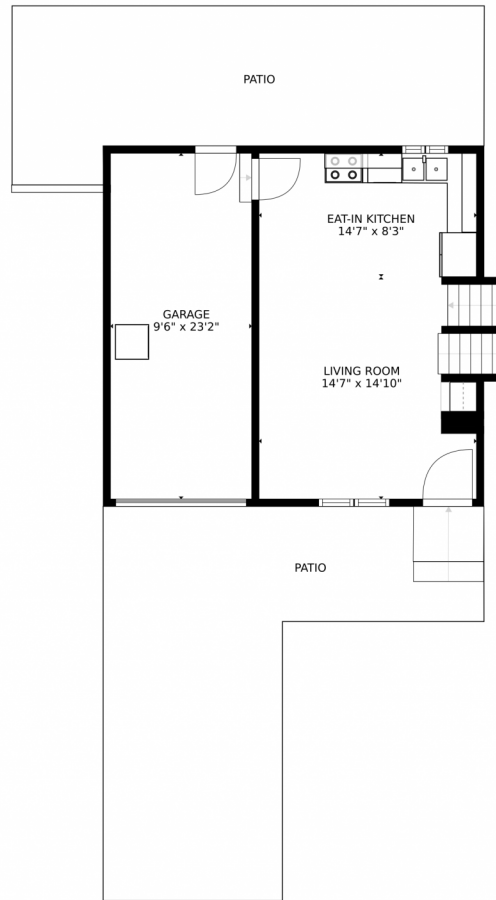

1782 South Naples Street, Aurora, CO 80017 – Main Floor

SIZES AND DIMENSIONS ARE APPROXIMATE, ACTUAL MAY VARY.

Disclaimer: Sizes and Dimensions are Approximate, Actual May Vary.

Jeff Lovato
720-854-4834
jefflovato@kw.com
<http://www.lghomegroup.com>

SIZES AND DIMENSIONS ARE APPROXIMATE, ACTUAL MAY VARY.

Disclaimer: Sizes and Dimensions are Approximate, Actual May Vary.

Jeff Lovato
720-854-4834
jefflovato@kw.com
<http://www.lghomegroup.com>

SIZES AND DIMENSIONS ARE APPROXIMATE, ACTUAL MAY VARY.