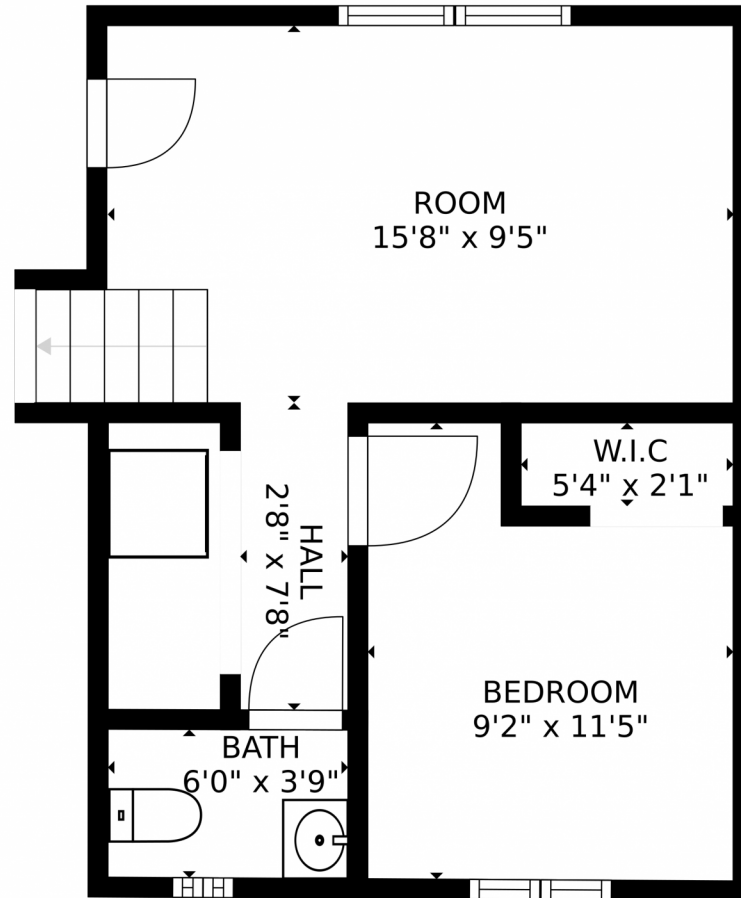

1782 South Naples Street, Aurora, CO 80017 – Main Floor

SIZES AND DIMENSIONS ARE APPROXIMATE, ACTUAL MAY VARY.

Disclaimer: Sizes and Dimensions are Approximate, Actual May Vary.

Jeff Lovato
720-854-4834
jefflovato@kw.com
<http://www.lghomegroup.com>

SIZES AND DIMENSIONS ARE APPROXIMATE, ACTUAL MAY VARY.

Disclaimer: Sizes and Dimensions are Approximate, Actual May Vary.

Jeff Lovato
720-854-4834
jefflovato@kw.com
<http://www.lghomegroup.com>

SIZES AND DIMENSIONS ARE APPROXIMATE, ACTUAL MAY VARY.