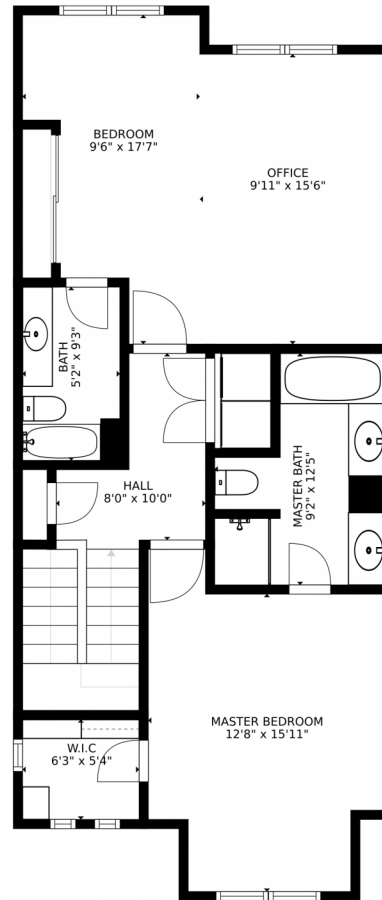

SIZES AND DIMENSIONS ARE APPROXIMATE, ACTUAL MAY VARY.

Disclaimer: Sizes and Dimensions are Approximate, Actual May Vary.

Chip Bruss
303-638-8242
chip.bruss@gmail.com

4222 Riley Drive, Longmont, CO 80503 – 2nd Floor

SIZES AND DIMENSIONS ARE APPROXIMATE, ACTUAL MAY VARY.

Disclaimer: Sizes and Dimensions are Approximate, Actual May Vary.

Chip Bruss
303-638-8242
chip.bruss@gmail.com

4222 Riley Drive, Longmont, CO 80503 – Lower Level