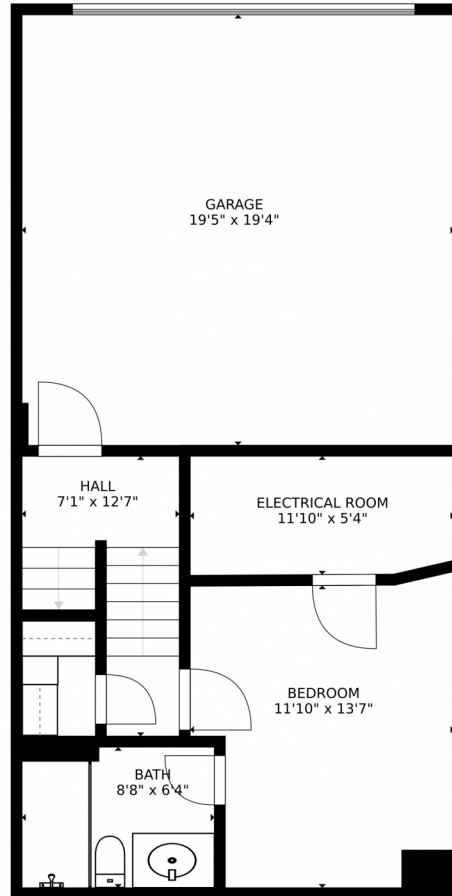

SIZES AND DIMENSIONS ARE APPROXIMATE, ACTUAL MAY VARY.

Disclaimer: Sizes and Dimensions are Approximate, Actual May Vary.

Chip Bruss
303-638-8242
chip.bruss@gmail.com

4222 Riley Drive, Longmont, CO 80503 – 2nd Floor

SIZES AND DIMENSIONS ARE APPROXIMATE, ACTUAL MAY VARY.

Disclaimer: Sizes and Dimensions are Approximate, Actual May Vary.

Chip Bruss
303-638-8242
chip.bruss@gmail.com

4222 Riley Drive, Longmont, CO 80503 – Lower Level

SIZES AND DIMENSIONS ARE APPROXIMATE, ACTUAL MAY VARY.

Disclaimer: Sizes and Dimensions are Approximate, Actual May Vary.

Chip Bruss
303-638-8242
chip.bruss@gmail.com

4222 Riley Drive, Longmont, CO 80503 – All Floors

SIZES AND DIMENSIONS ARE APPROXIMATE, ACTUAL MAY VARY.

Disclaimer: Sizes and Dimensions are Approximate, Actual May Vary.

Chip Bruss
303-638-8242
chip.bruss@gmail.com