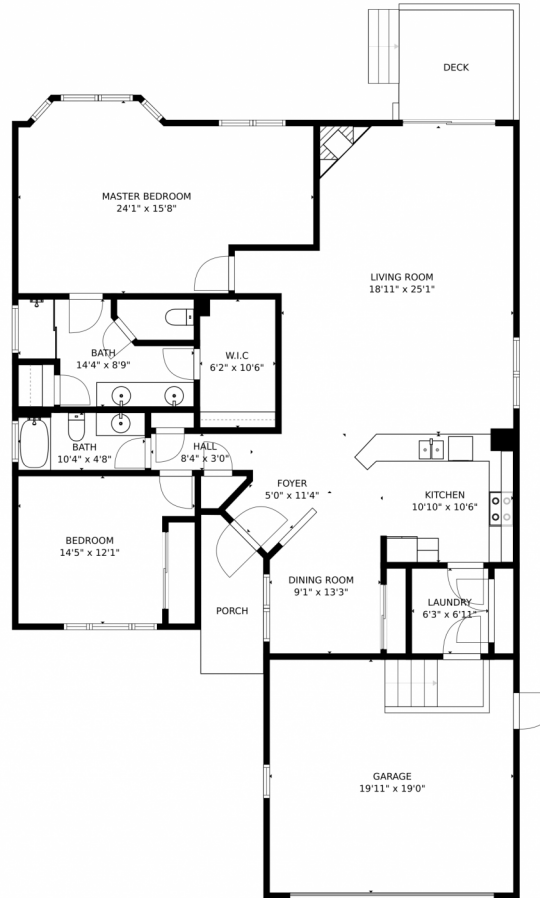

16400 Aliante Drive, Broomfield, CO 80023 — 16400 Aliante Drive

SIZES AND DIMENSIONS ARE APPROXIMATE, ACTUAL MAY VARY.

Disclaimer: Sizes and Dimensions are Approximate, Actual May Vary.

Jennifer Lee
303-456-5227
navigatingcolorado@gmail.com
<https://jenniferguidescolorado.kw.com/>

Scan code
for more
property
details