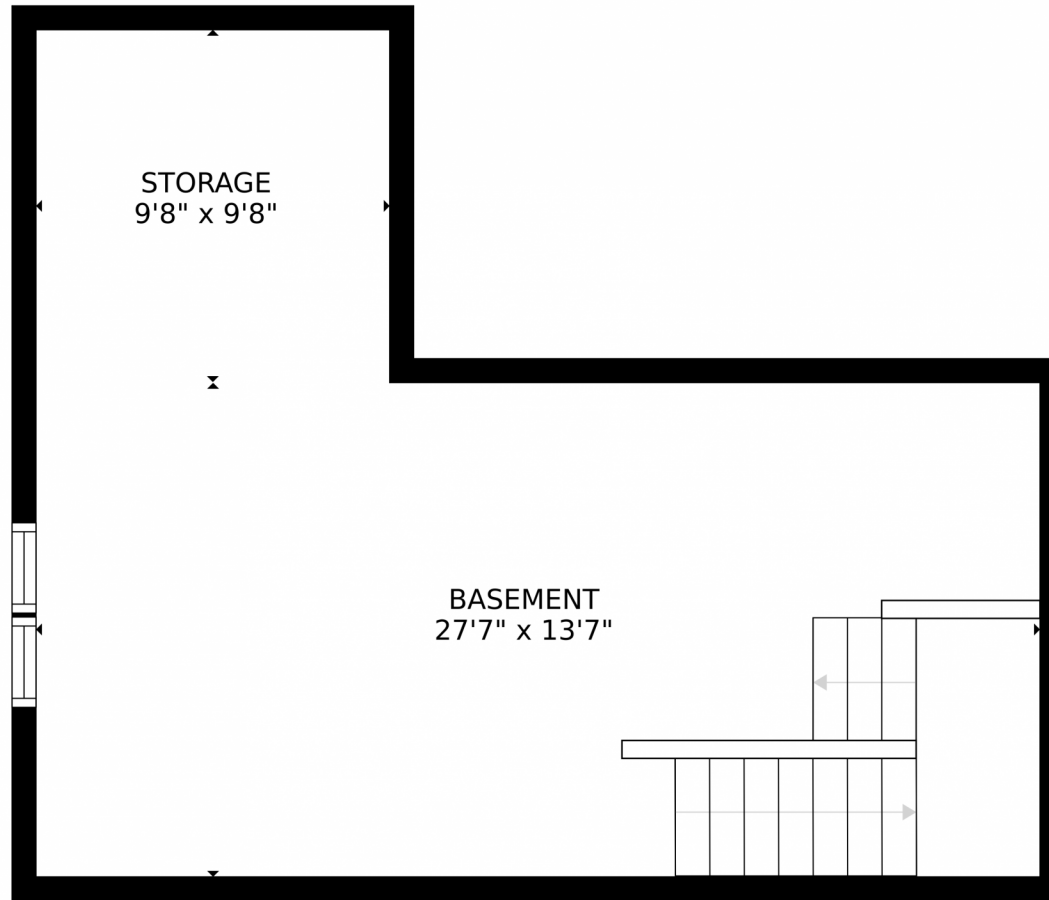

14332 Wright Way, Broomfield, CO 80023 – Main Level

SIZES AND DIMENSIONS ARE APPROXIMATE, ACTUAL MAY VARY.

Disclaimer: Sizes and Dimensions are Approximate, Actual May Vary.

Terri Ellerington

303-929-8116

terri@elevated-team.com

<https://www.remax.com/real-estate-agents/terri-ellerington-louisville-co/102051301>

Scan code
for more
property
details

14332 Wright Way, Broomfield, CO 80023 – 2nd Story

SIZES AND DIMENSIONS ARE APPROXIMATE, ACTUAL MAY VARY.

Scan code
for more
property
details

SIZES AND DIMENSIONS ARE APPROXIMATE, ACTUAL MAY VARY.

Disclaimer: Sizes and Dimensions are Approximate, Actual May Vary.

Terri Ellerington
303-929-8116
terri@elevated-team.com
<https://www.remax.com/real-estate-agents/terri-ellerington-louisville-co/102051301>