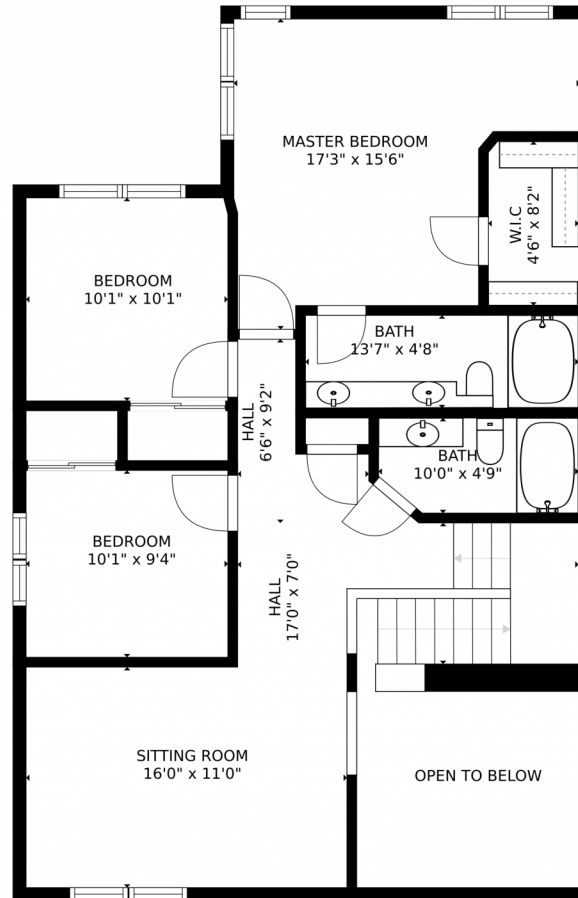

14332 Wright Way, Broomfield, CO 80023 – Main Level

SIZES AND DIMENSIONS ARE APPROXIMATE, ACTUAL MAY VARY.

Disclaimer: Sizes and Dimensions are Approximate, Actual May Vary.

Terri Ellerington

303-929-8116

terri@elevated-team.com

<https://www.remax.com/real-estate-agents/terri-ellerington-louisville-co/102051301>

Scan code
for more
property
details

14332 Wright Way, Broomfield, CO 80023 – 2nd Story

SIZES AND DIMENSIONS ARE APPROXIMATE, ACTUAL MAY VARY.

Scan code
for more
property
details

SIZES AND DIMENSIONS ARE APPROXIMATE, ACTUAL MAY VARY.

Disclaimer: Sizes and Dimensions are Approximate, Actual May Vary.

Terri Ellerington
303-929-8116
terri@elevated-team.com
<https://www.remax.com/real-estate-agents/terri-ellerington-louisville-co/102051301>