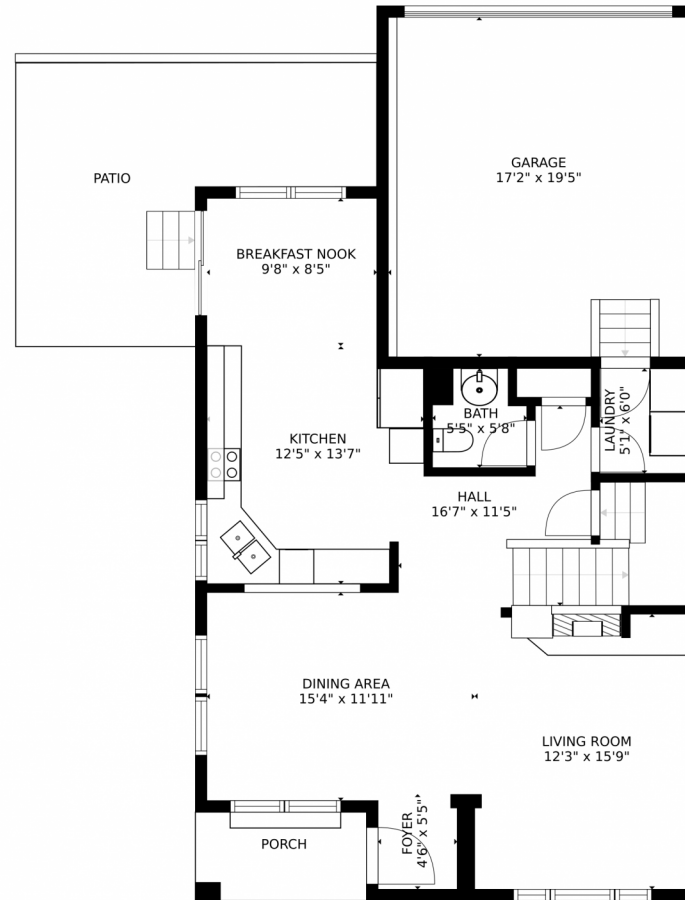

14332 Wright Way, Broomfield, CO 80023 – Main Level

SIZES AND DIMENSIONS ARE APPROXIMATE, ACTUAL MAY VARY.

Disclaimer: Sizes and Dimensions are Approximate, Actual May Vary.

Terri Ellerington

303-929-8116

terri@elevated-team.com

<https://www.remax.com/real-estate-agents/terri-ellerington-louisville-co/102051301>

Scan code
for more
property
details

14332 Wright Way, Broomfield, CO 80023 – 2nd Story

SIZES AND DIMENSIONS ARE APPROXIMATE, ACTUAL MAY VARY.