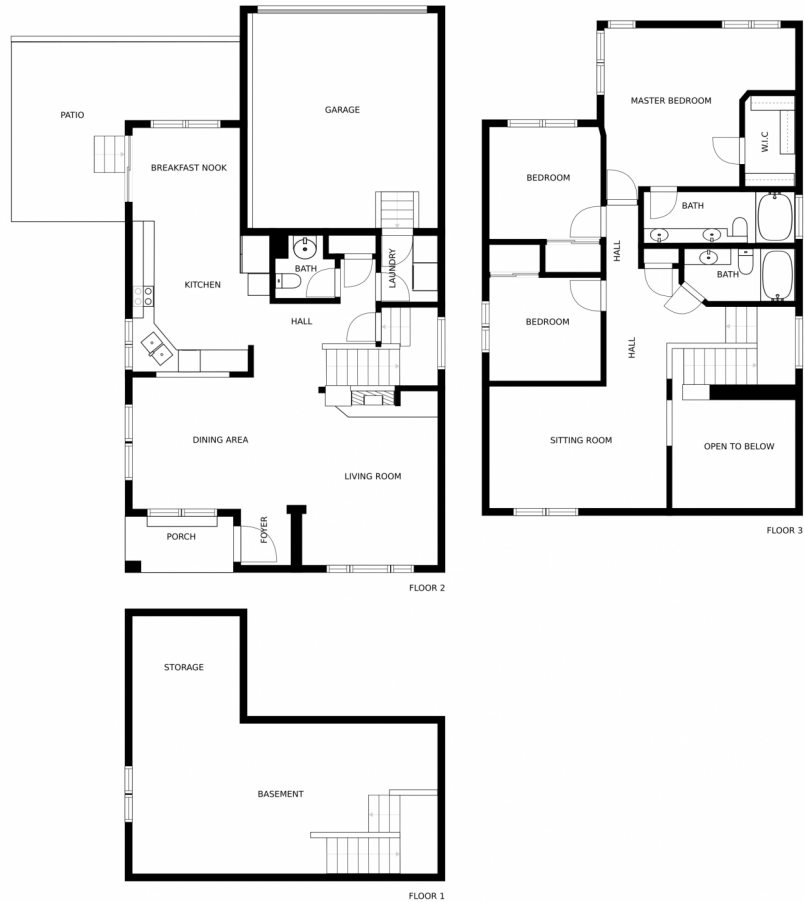

Scan code
for more
property
details

SIZES AND DIMENSIONS ARE APPROXIMATE, ACTUAL MAY VARY.

Disclaimer: Sizes and Dimensions are Approximate, Actual May Vary.

Terri Ellerington
303-929-8116
terri@elevated-team.com
<https://www.remax.com/real-estate-agents/terri-ellerington-louisville-co/102051301>

14332 Wright Way, Broomfield, CO 80023 – All Floors

SIZES AND DIMENSIONS ARE APPROXIMATE, ACTUAL MAY VARY.

Disclaimer: Sizes and Dimensions are Approximate, Actual May Vary.

Terri Ellerington

303-929-8116