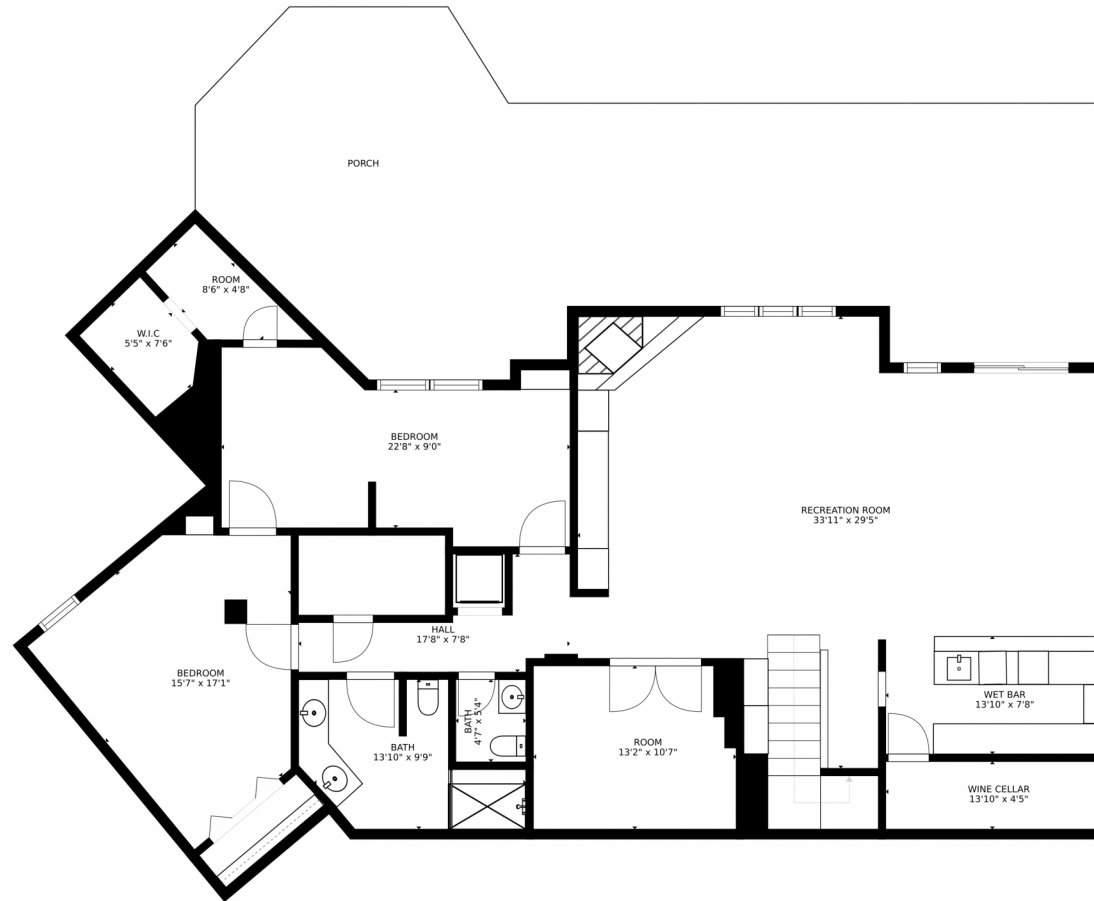

78 W Ranch Trail, Morrison, CO 80465 – Main

SIZES AND DIMENSIONS ARE APPROXIMATE, ACTUAL MAY VARY.

Disclaimer: Sizes and Dimensions are Approximate, Actual May Vary.

Tonie Benetti
303-210-7336
tonie@tbkrealstate.com
<https://www.tbkrealstate.com>

Scan code
for more
property
details

78 W Ranch Trail, Morrison, CO 80465 – 2nd Level

SIZES AND DIMENSIONS ARE APPROXIMATE, ACTUAL MAY VARY.

Disclaimer: Sizes and Dimensions are Approximate, Actual May Vary.

Tonie Benetti
303-210-7336
tonie@tbkrealstate.com
<https://www.tbkrealstate.com>

78 W Ranch Trail, Morrison, CO 80465 – Lower Level

SIZES AND DIMENSIONS ARE APPROXIMATE, ACTUAL MAY VARY.

Disclaimer: Sizes and Dimensions are Approximate, Actual May Vary.