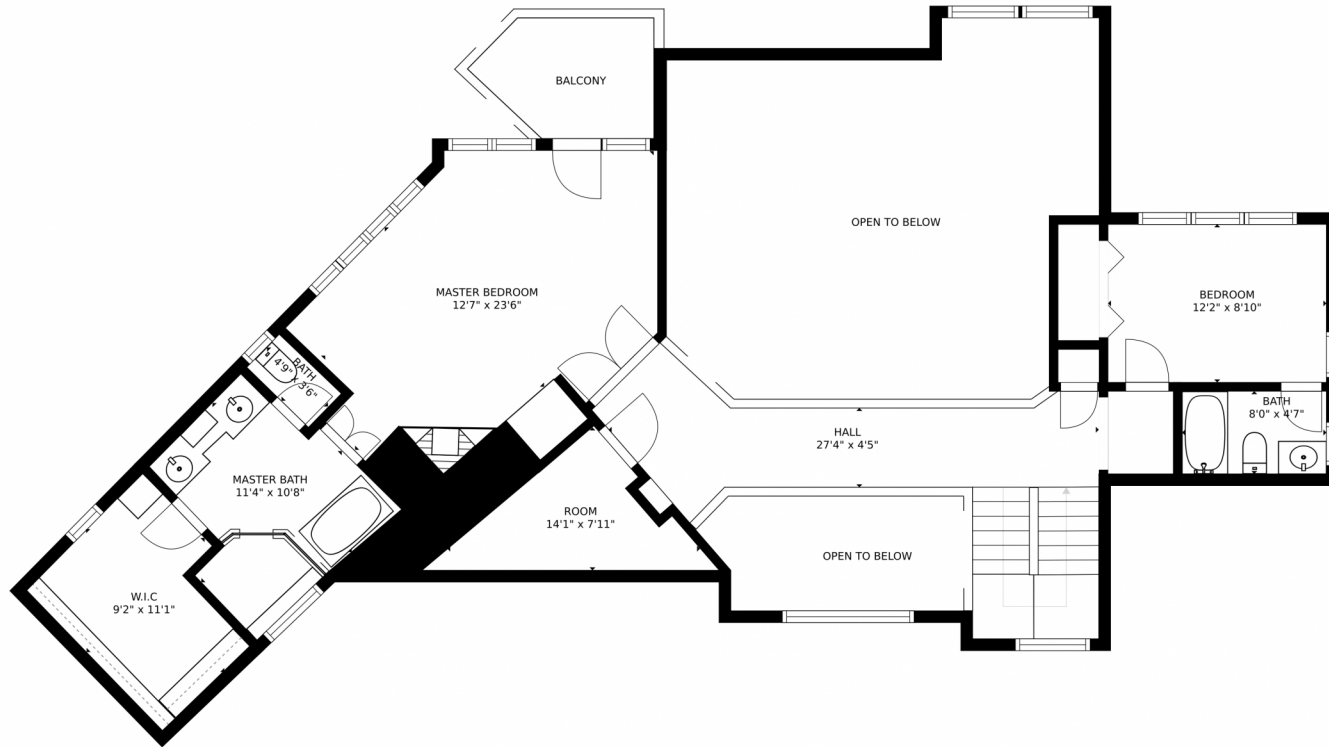

78 W Ranch Trail, Morrison, CO 80465 – Main

SIZES AND DIMENSIONS ARE APPROXIMATE, ACTUAL MAY VARY.

Disclaimer: Sizes and Dimensions are Approximate, Actual May Vary.

Tonie Benetti
303-210-7336
tonie@tbkrealstate.com
<https://www.tbkrealstate.com>

Scan code
for more
property
details

78 W Ranch Trail, Morrison, CO 80465 – 2nd Level

SIZES AND DIMENSIONS ARE APPROXIMATE, ACTUAL MAY VARY.

Disclaimer: Sizes and Dimensions are Approximate, Actual May Vary.