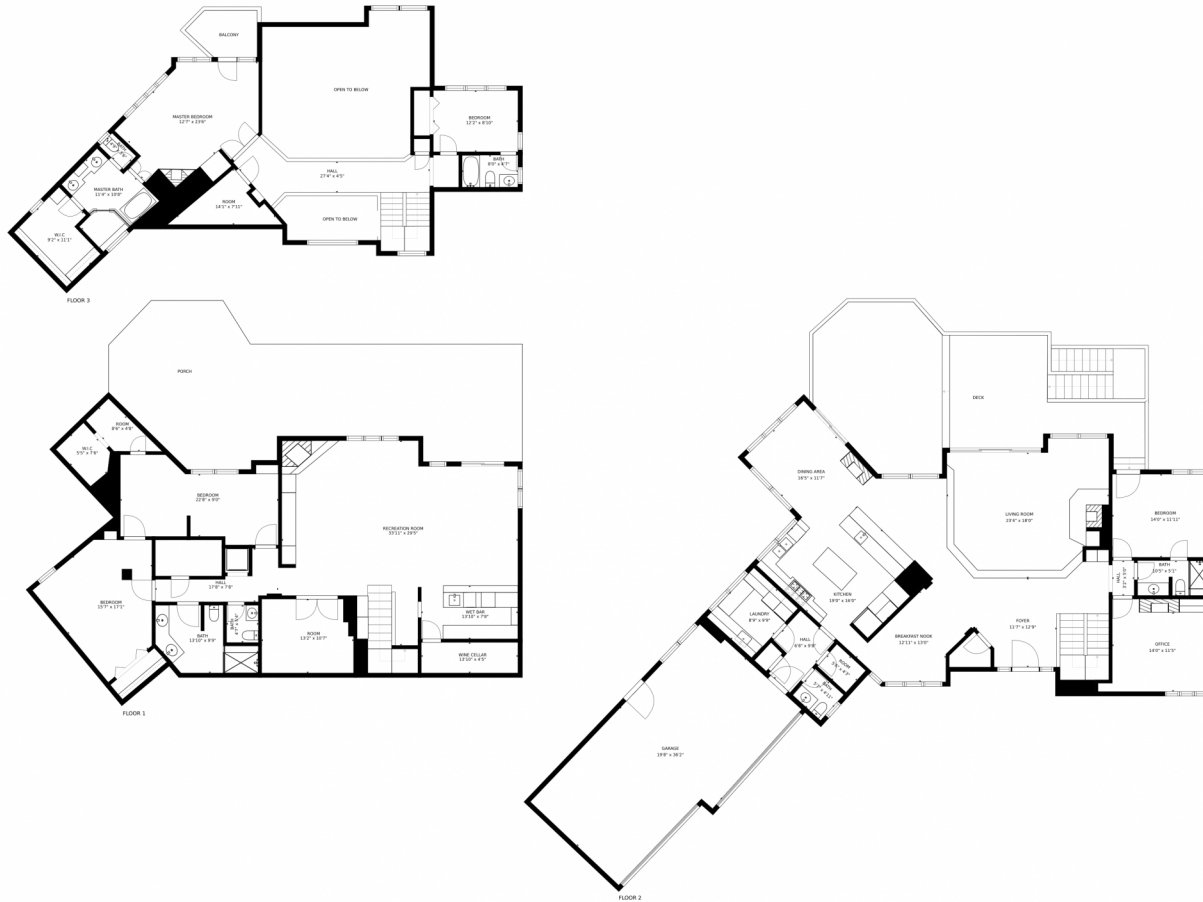

78 W Ranch Trail, Morrison, CO 80465 – All Levels

SIZES AND DIMENSIONS ARE APPROXIMATE, ACTUAL MAY VARY.

Disclaimer: Sizes and Dimensions are Approximate, Actual May Vary.

Tonie Benetti
303-210-7336
tonie@tbkrealstate.com
<https://www.tbkrealstate.com>