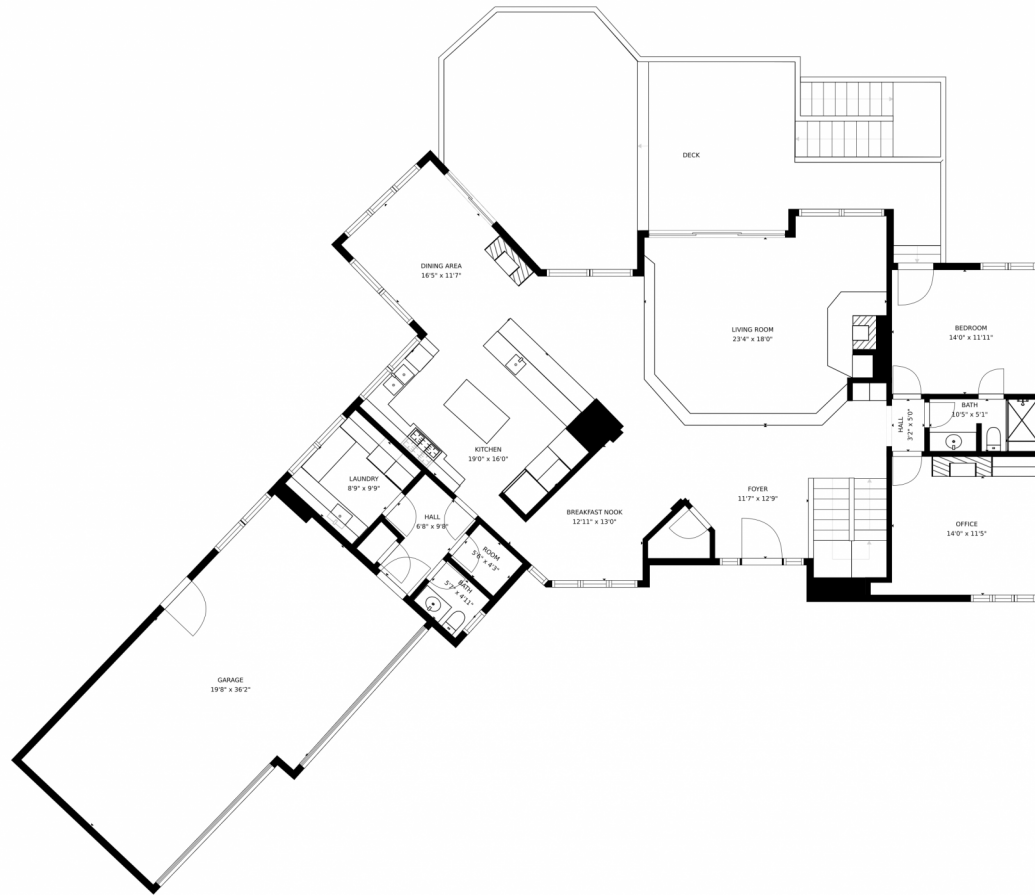

78 W Ranch Trail, Morrison, CO 80465 – Main

SIZES AND DIMENSIONS ARE APPROXIMATE, ACTUAL MAY VARY.

Disclaimer: Sizes and Dimensions are Approximate, Actual May Vary.

Tonie Benetti
303-210-7336
tonie@tbkrealstate.com
<https://www.tbkrealstate.com>

Scan code
for more
property
details

78 W Ranch Trail, Morrison, CO 80465 – 2nd Level

SIZES AND DIMENSIONS ARE APPROXIMATE, ACTUAL MAY VARY.

Disclaimer: Sizes and Dimensions are Approximate, Actual May Vary.