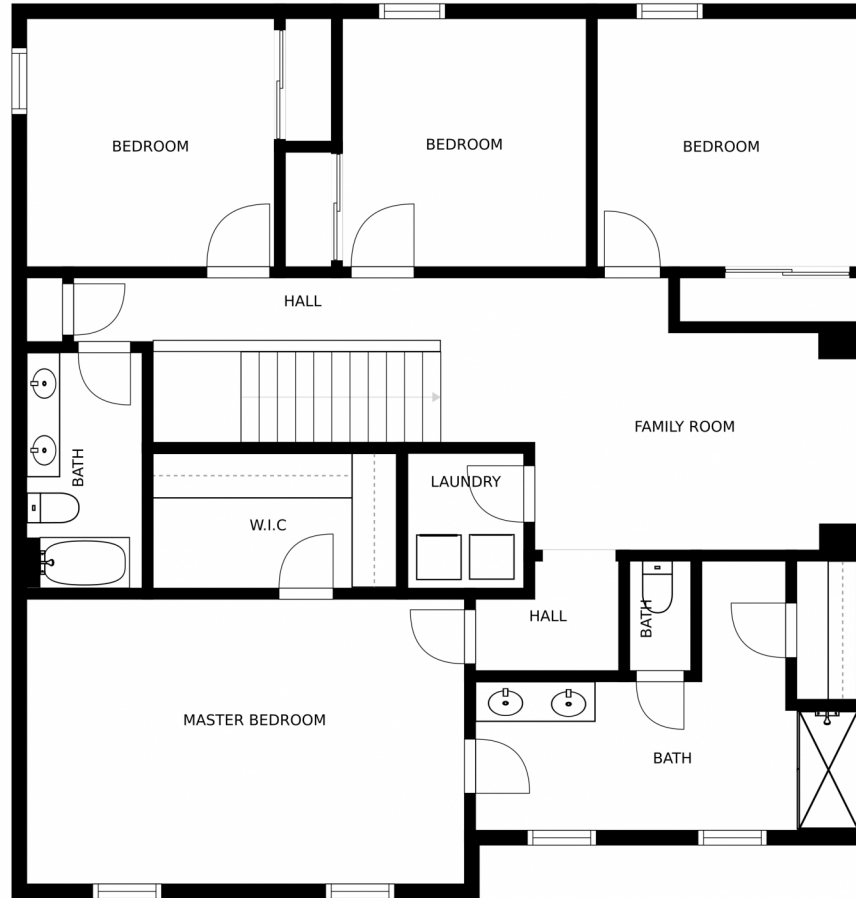

527 Hermosa Street, Lochbuie, CO 80603 – Main Level

SIZES AND DIMENSIONS ARE APPROXIMATE, ACTUAL MAY VARY.

Disclaimer: Sizes and Dimensions are Approximate, Actual May Vary.

**Jennifer Lee**  
303-456-5227  
navigatingcolorado@gmail.com  
<https://jenniferguidescolorado.kw.com/>

527 Hermosa Street, Lochbuie, CO 80603 – Upper Level

SIZES AND DIMENSIONS ARE APPROXIMATE, ACTUAL MAY VARY.

Disclaimer: Sizes and Dimensions are Approximate, Actual May Vary.

**Jennifer Lee**  
303-456-5227  
navigatingcolorado@gmail.com  
<https://jenniferguidescolorado.kw.com/>