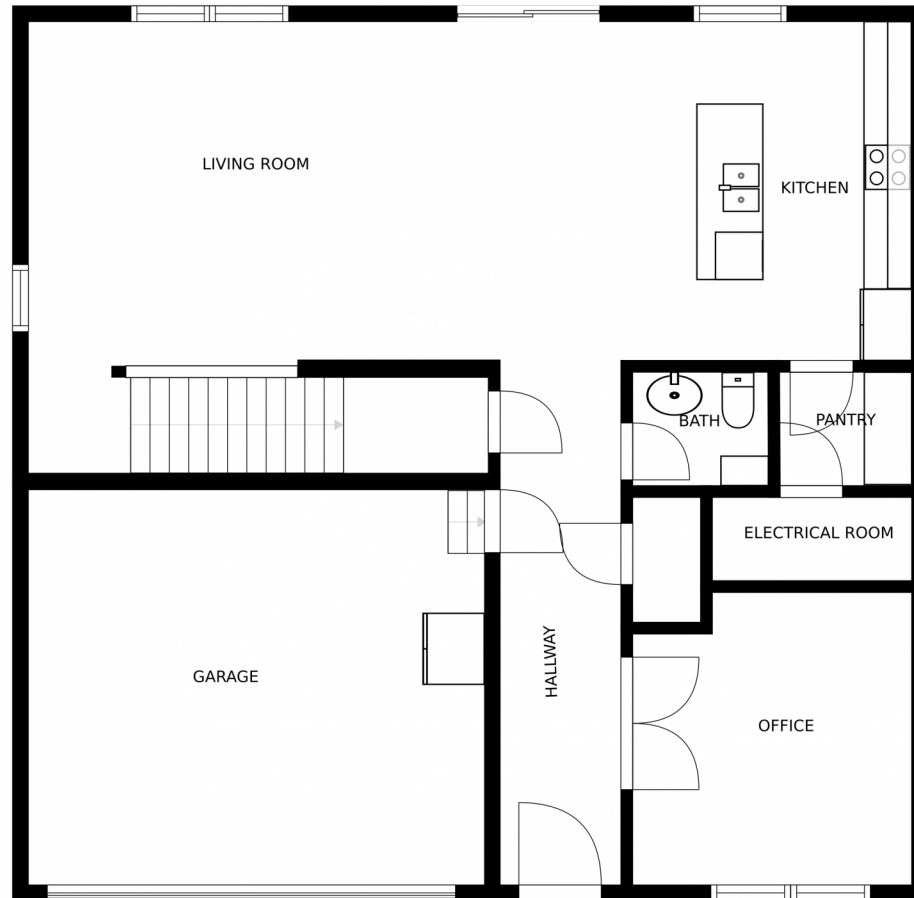

527 Hermosa Street, Lochbuie, CO 80603 – Main Level

SIZES AND DIMENSIONS ARE APPROXIMATE, ACTUAL MAY VARY.

Disclaimer: Sizes and Dimensions are Approximate, Actual May Vary.

**Jennifer Lee**  
303-456-5227  
navigatingcolorado@gmail.com  
<https://jenniferguidescolorado.kw.com/>

527 Hermosa Street, Lochbuie, CO 80603 – Upper Level

SIZES AND DIMENSIONS ARE APPROXIMATE, ACTUAL MAY VARY.

Disclaimer: Sizes and Dimensions are Approximate, Actual May Vary.

**Jennifer Lee**  
303-456-5227  
navigatingcolorado@gmail.com  
<https://jenniferguidescolorado.kw.com/>