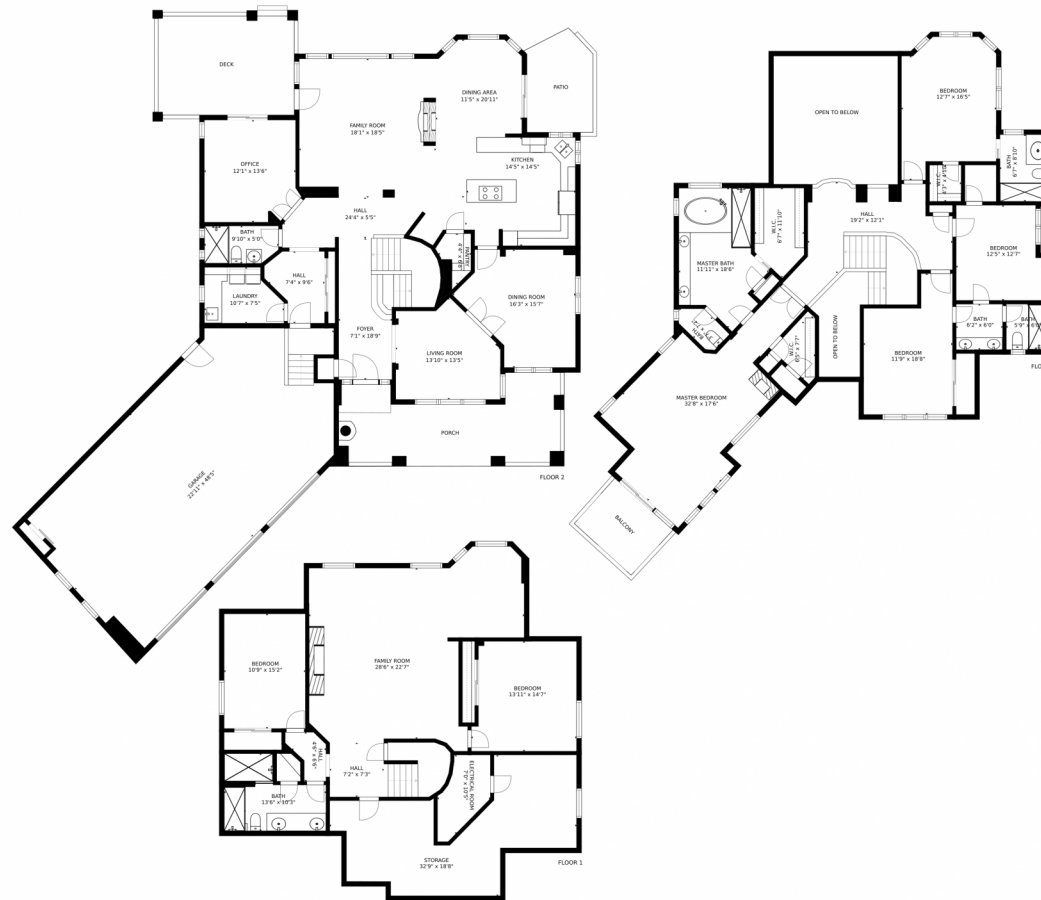

2058 Navajo Trail, Lafayette, CO 80026 – All Floors

SIZES AND DIMENSIONS ARE APPROXIMATE, ACTUAL MAY VARY.

Disclaimer: Sizes and Dimensions are Approximate, Actual May Vary.

Brian MacDonald
303-915-6126
brian.macdonald@compass.com
<http://www.IndianPeaks.Homes>