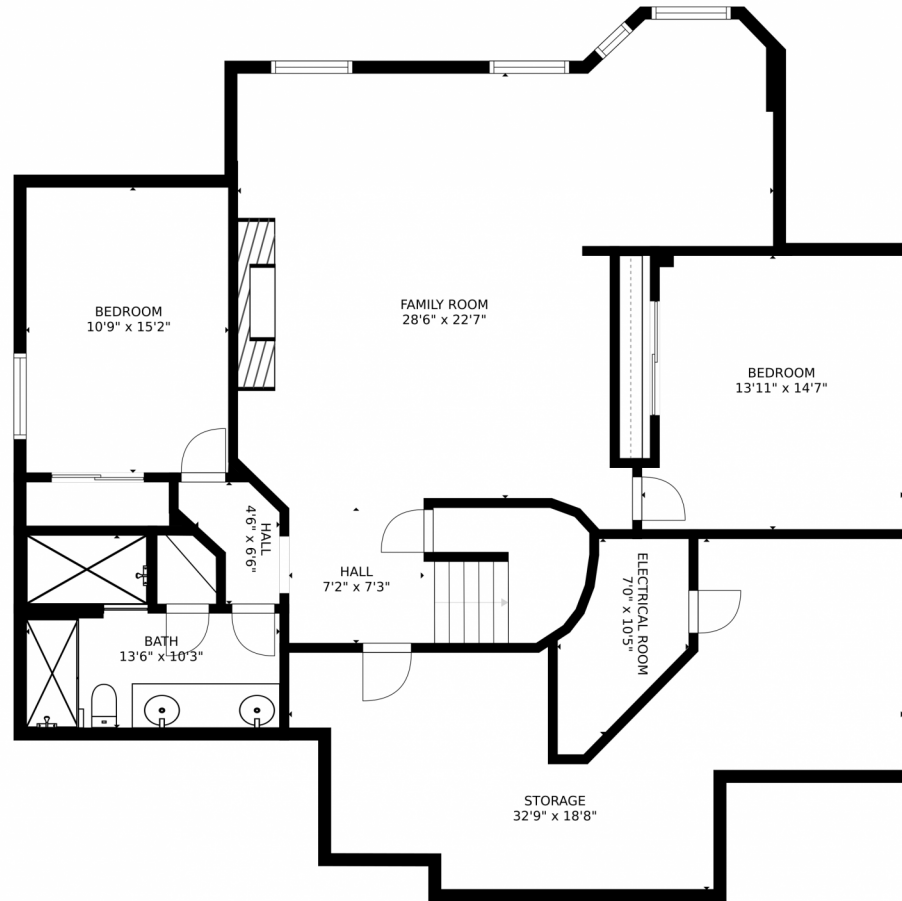

# 2058 Navajo Trail, Lafayette, CO 80026 – 2nd Floor

SIZES AND DIMENSIONS ARE APPROXIMATE, ACTUAL MAY VARY.

Disclaimer: Sizes and Dimensions are Approximate, Actual May Vary.

**Brian MacDonald**  
303-915-6126  
brian.macdonald@compass.com  
<http://www.IndianPeaks.Homes>

Scan code  
for more  
property  
details

2058 Navajo Trail, Lafayette, CO 80026 – Basement

SIZES AND DIMENSIONS ARE APPROXIMATE, ACTUAL MAY VARY.

Disclaimer: Sizes and Dimensions are Approximate, Actual May Vary.