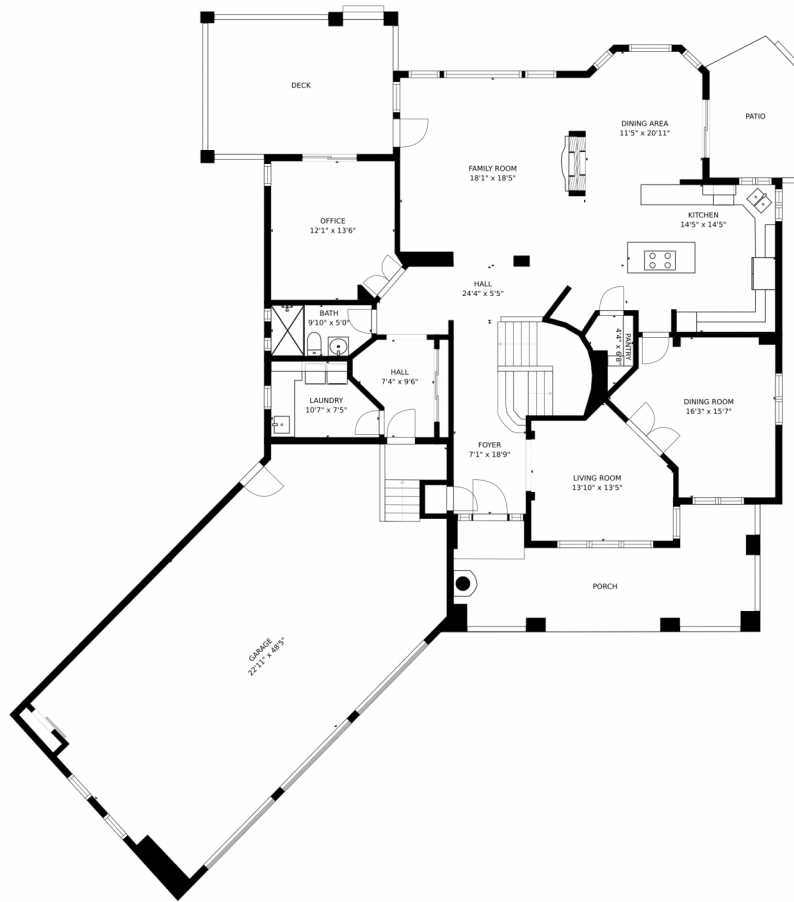

2058 Navajo Trail, Lafayette, CO 80026 – Main

SIZES AND DIMENSIONS ARE APPROXIMATE, ACTUAL MAY VARY.

Disclaimer: Sizes and Dimensions are Approximate, Actual May Vary.

**Brian MacDonald**  
303-915-6126  
brian.macdonald@compass.com  
<http://www.IndianPeaks.Homes>

# 2058 Navajo Trail, Lafayette, CO 80026 – 2nd Floor

SIZES AND DIMENSIONS ARE APPROXIMATE, ACTUAL MAY VARY.

Disclaimer: Sizes and Dimensions are Approximate, Actual May Vary.

**Brian MacDonald**  
303-915-6126  
brian.macdonald@compass.com  
<http://www.IndianPeaks.Homes>

Scan code  
for more  
property  
details

2058 Navajo Trail, Lafayette, CO 80026 – Basement

SIZES AND DIMENSIONS ARE APPROXIMATE, ACTUAL MAY VARY.

Disclaimer: Sizes and Dimensions are Approximate, Actual May Vary.