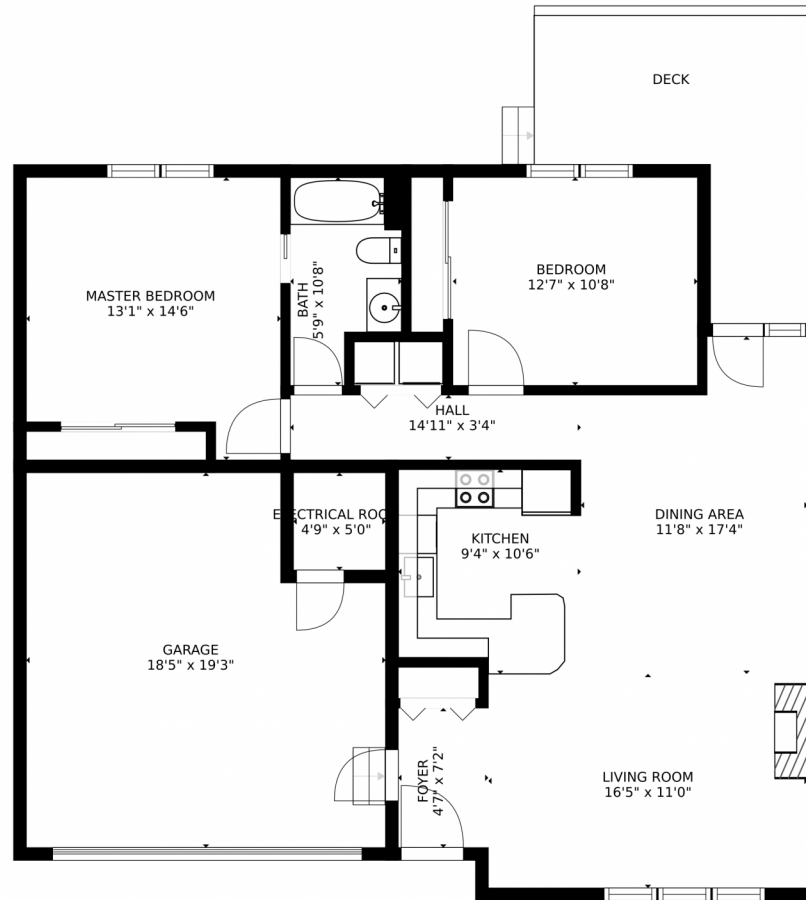

973 Shire Court, Fort Collins, CO 80526 – Main Floor

SIZES AND DIMENSIONS ARE APPROXIMATE, ACTUAL MAY VARY.

Disclaimer: Sizes and Dimensions are Approximate, Actual May Vary.

Terri Ellerington

303-929-8116