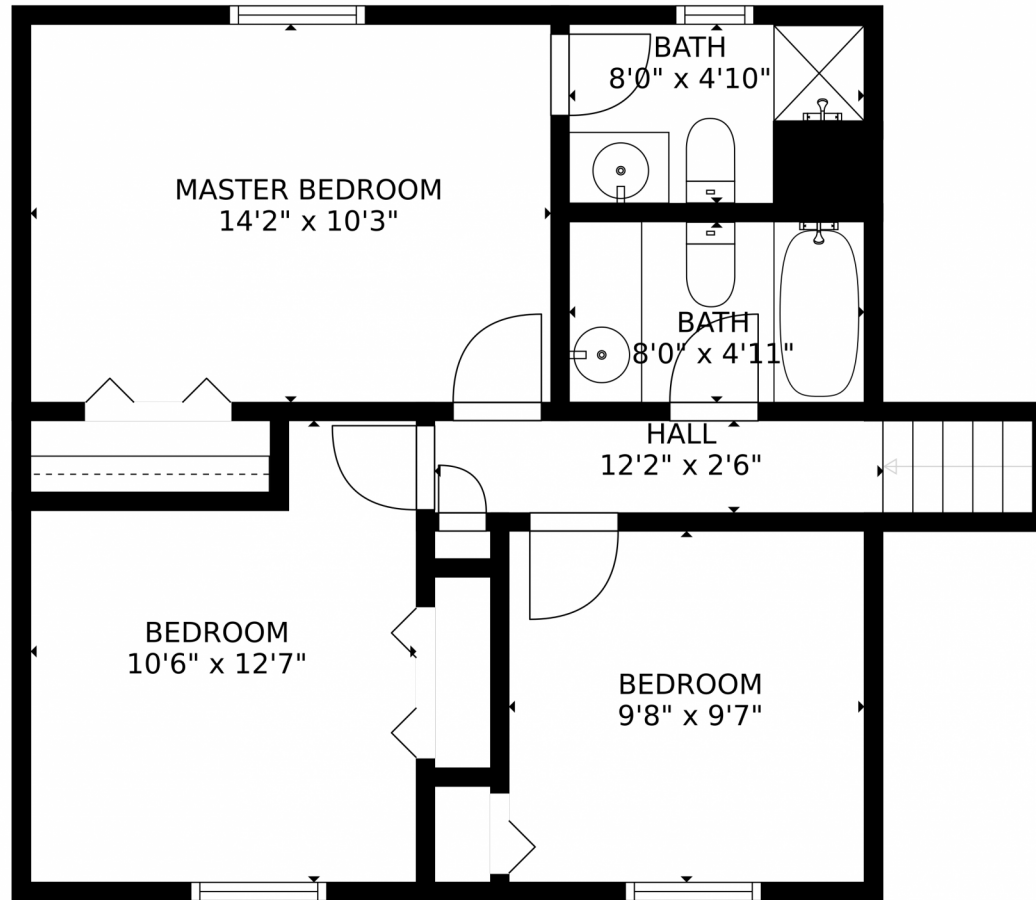

SIZES AND DIMENSIONS ARE APPROXIMATE, ACTUAL MAY VARY.

Disclaimer: Sizes and Dimensions are Approximate, Actual May Vary.

Marla Cody
303-241-1718
cody6895@hotmail.com

5794 West 109th Place, Broomfield, CO 80020 – 2nd Level

SIZES AND DIMENSIONS ARE APPROXIMATE, ACTUAL MAY VARY.

Disclaimer: Sizes and Dimensions are Approximate, Actual May Vary.

Marla Cody
303-241-1718
cody6895@hotmail.com

SIZES AND DIMENSIONS ARE APPROXIMATE, ACTUAL MAY VARY.

Disclaimer: Sizes and Dimensions are Approximate, Actual May Vary.

Marla Cody
303-241-1718
cody6895@hotmail.com

5794 West 109th Place, Broomfield, CO 80020 – All Levels

SIZES AND DIMENSIONS ARE APPROXIMATE, ACTUAL MAY VARY.