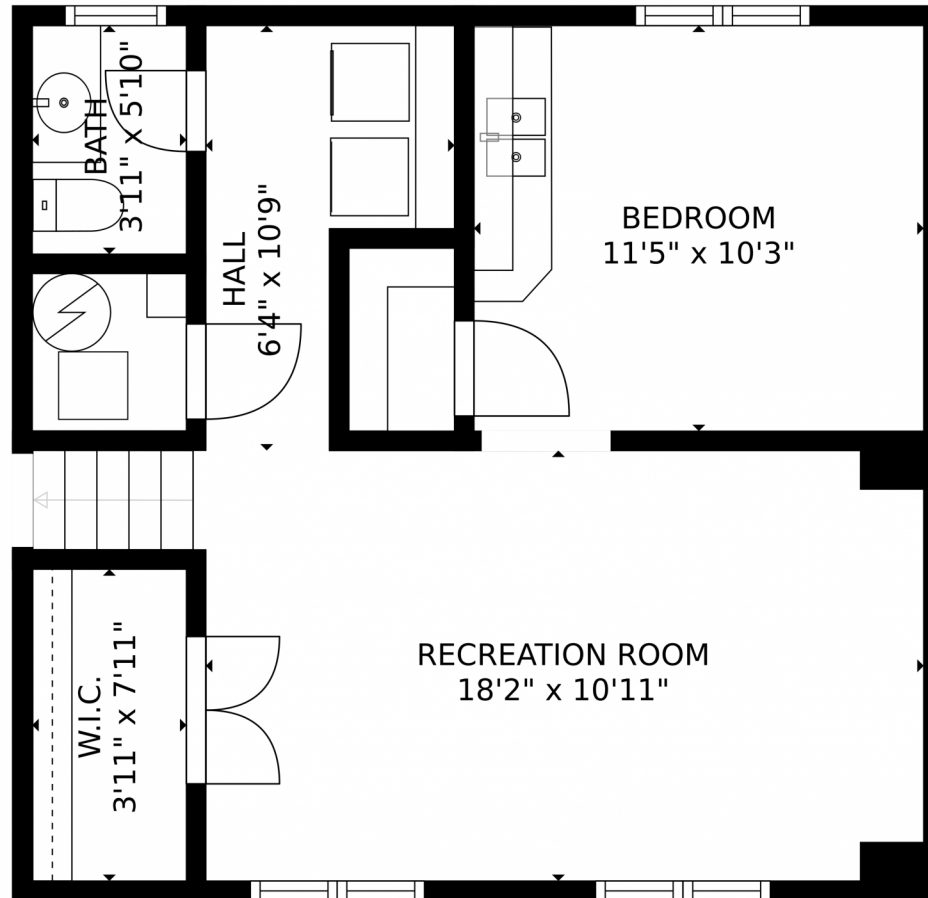

SIZES AND DIMENSIONS ARE APPROXIMATE, ACTUAL MAY VARY.

Disclaimer: Sizes and Dimensions are Approximate, Actual May Vary.

Marla Cody
303-241-1718
cody6895@hotmail.com

5794 West 109th Place, Broomfield, CO 80020 – 2nd Level

SIZES AND DIMENSIONS ARE APPROXIMATE, ACTUAL MAY VARY.

Disclaimer: Sizes and Dimensions are Approximate, Actual May Vary.

Marla Cody
303-241-1718
cody6895@hotmail.com

SIZES AND DIMENSIONS ARE APPROXIMATE, ACTUAL MAY VARY.

Disclaimer: Sizes and Dimensions are Approximate, Actual May Vary.

Marla Cody
303-241-1718
cody6895@hotmail.com

5794 West 109th Place, Broomfield, CO 80020 – All Levels

SIZES AND DIMENSIONS ARE APPROXIMATE, ACTUAL MAY VARY.