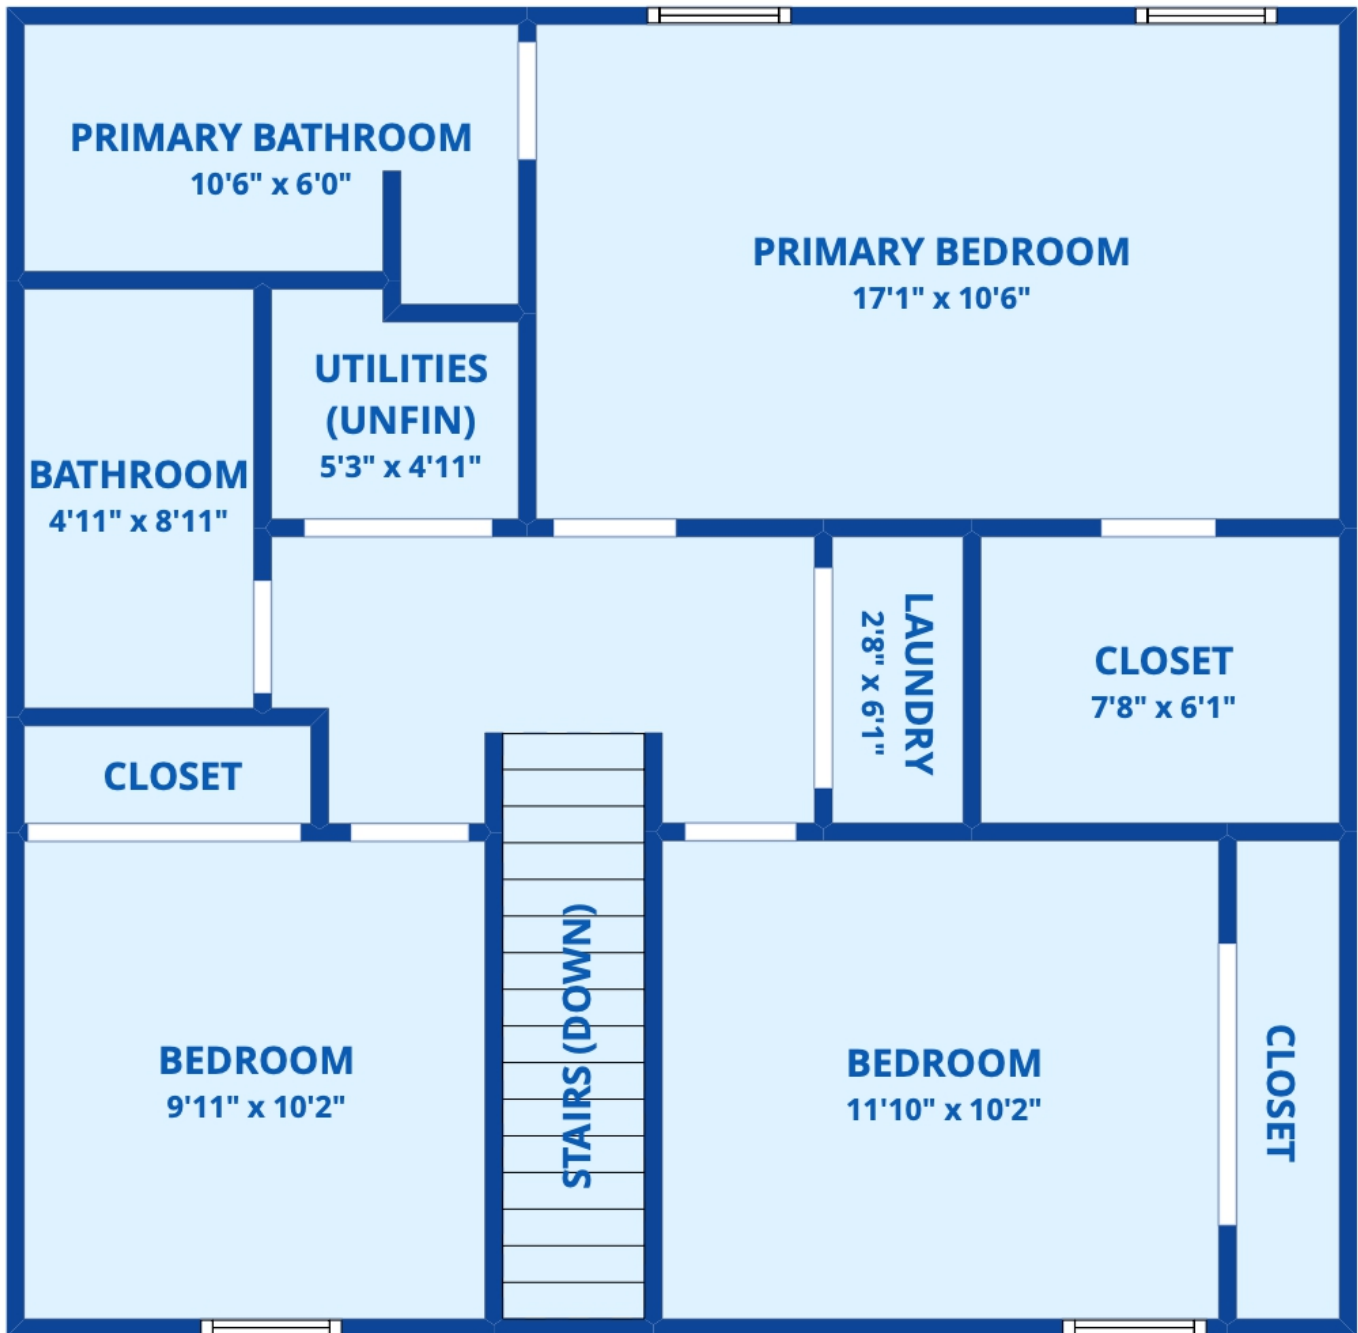

Scan code
for more
property
details

All dimensions are approximate and subject to independent verification.

Disclaimer: Sizes and Dimensions are Approximate, Actual May Vary.

Taylor Haas
303-665-7368
taylorh@coloradorpm.com
<https://www.coloradorpm.com/available-rental-properties-denver>