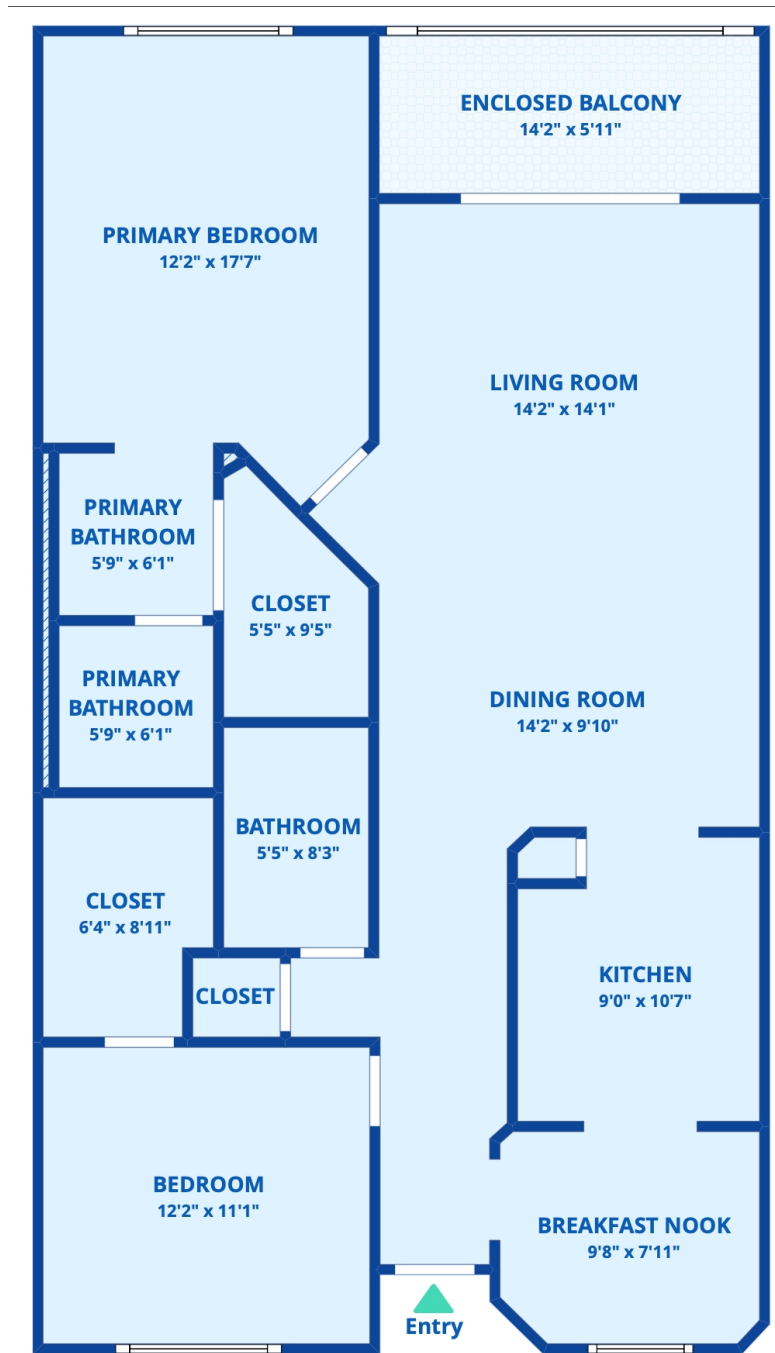

1802 Eleuthera Point H2, Coconut Creek, FL 33066 — 1802 Eleuthera Point APT H2_Floor 1

All dimensions are approximate and subject to independent verification.

Disclaimer: Sizes and Dimensions are Approximate, Actual May Vary.