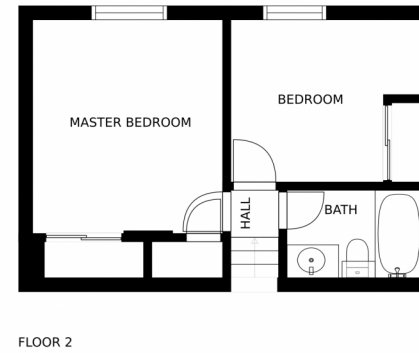

3874 South Truckee Court, Aurora, CO 80013 – Main Level

SIZES AND DIMENSIONS ARE APPROXIMATE, ACTUAL MAY VARY.

Disclaimer: Sizes and Dimensions are Approximate, Actual May Vary.

Aaron Ravdin
303-521-5300
ravdin@msn.com

SIZES AND DIMENSIONS ARE APPROXIMATE, ACTUAL MAY VARY.

Disclaimer: Sizes and Dimensions are Approximate, Actual May Vary.

3874 South Truckee Court, Aurora, CO 80013 – All Floors

SIZES AND DIMENSIONS ARE APPROXIMATE, ACTUAL MAY VARY.

Disclaimer: Sizes and Dimensions are Approximate, Actual May Vary.