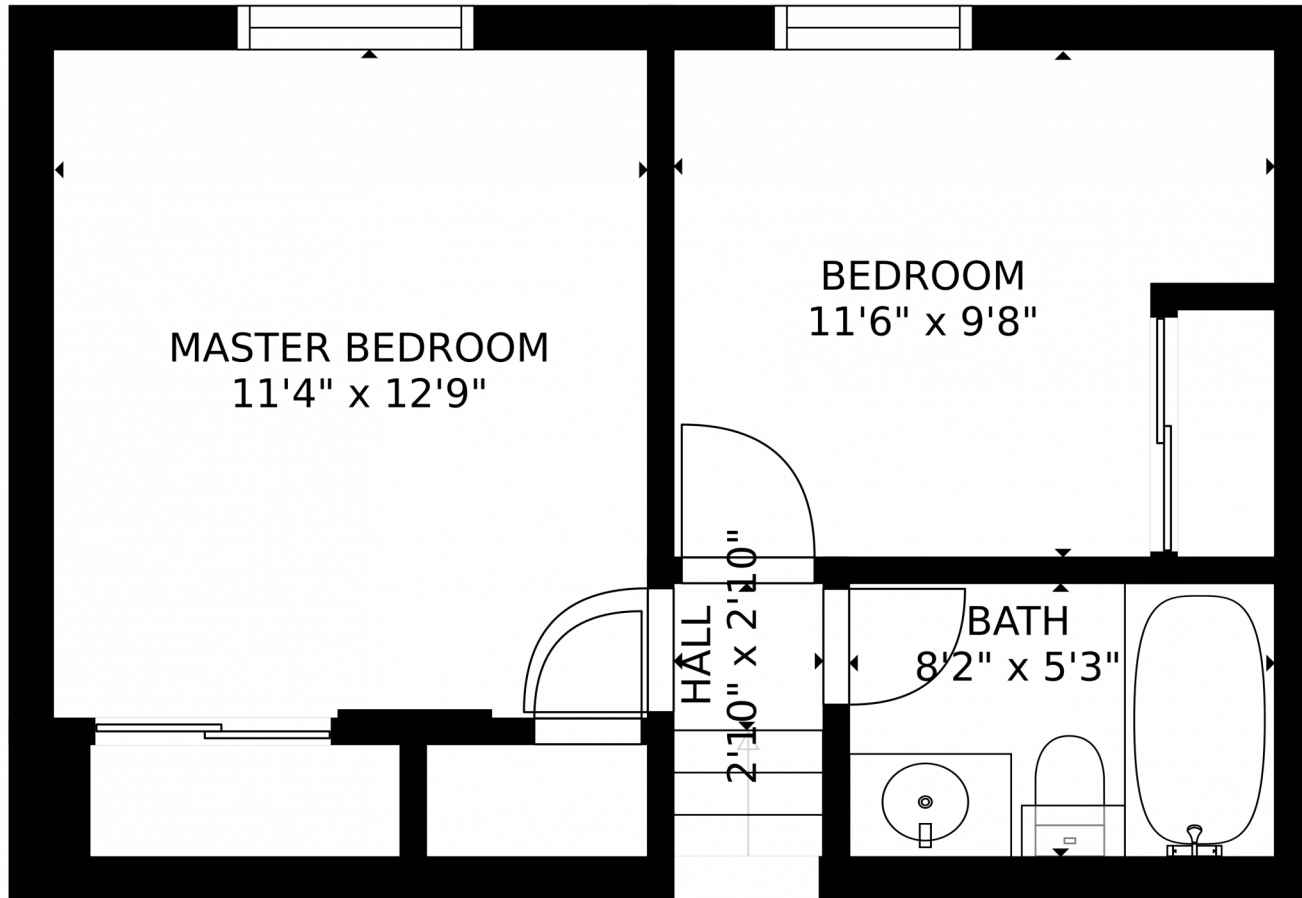

3874 South Truckee Court, Aurora, CO 80013 – Main Level

SIZES AND DIMENSIONS ARE APPROXIMATE, ACTUAL MAY VARY.

Disclaimer: Sizes and Dimensions are Approximate, Actual May Vary.

Aaron Ravdin
303-521-5300
ravdin@msn.com

SIZES AND DIMENSIONS ARE APPROXIMATE, ACTUAL MAY VARY.

Disclaimer: Sizes and Dimensions are Approximate, Actual May Vary.

3874 South Truckee Court, Aurora, CO 80013 – All Floors

SIZES AND DIMENSIONS ARE APPROXIMATE, ACTUAL MAY VARY.

Disclaimer: Sizes and Dimensions are Approximate, Actual May Vary.