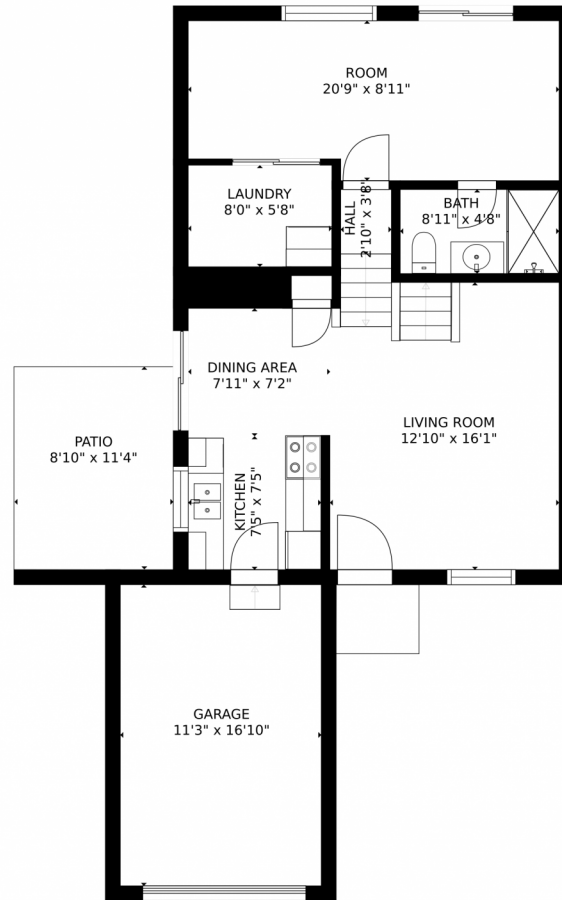

3874 South Truckee Court, Aurora, CO 80013 – Main Level

SIZES AND DIMENSIONS ARE APPROXIMATE, ACTUAL MAY VARY.

Disclaimer: Sizes and Dimensions are Approximate, Actual May Vary.

Aaron Ravdin
303-521-5300
ravdin@msn.com

SIZES AND DIMENSIONS ARE APPROXIMATE, ACTUAL MAY VARY.

Disclaimer: Sizes and Dimensions are Approximate, Actual May Vary.

3874 South Truckee Court, Aurora, CO 80013 – All Floors

SIZES AND DIMENSIONS ARE APPROXIMATE, ACTUAL MAY VARY.

Disclaimer: Sizes and Dimensions are Approximate, Actual May Vary.