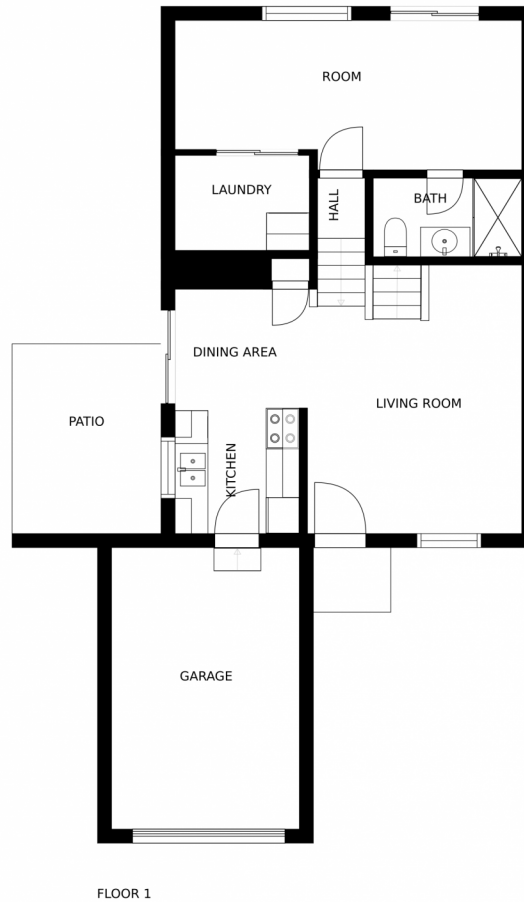

3874 South Truckee Court, Aurora, CO 80013 – Main Level

SIZES AND DIMENSIONS ARE APPROXIMATE, ACTUAL MAY VARY.

Disclaimer: Sizes and Dimensions are Approximate, Actual May Vary.

Aaron Ravdin
303-521-5300
ravdin@msn.com

SIZES AND DIMENSIONS ARE APPROXIMATE, ACTUAL MAY VARY.

Disclaimer: Sizes and Dimensions are Approximate, Actual May Vary.

3874 South Truckee Court, Aurora, CO 80013 – All Floors

SIZES AND DIMENSIONS ARE APPROXIMATE, ACTUAL MAY VARY.

Disclaimer: Sizes and Dimensions are Approximate, Actual May Vary.