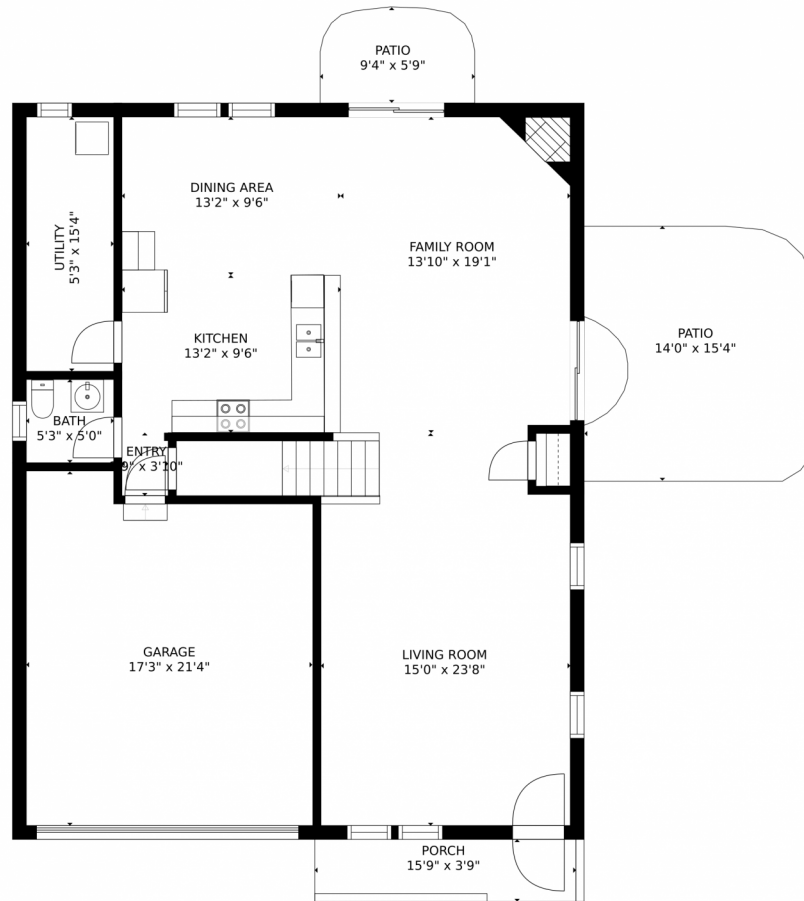

1712 Quartz Street, Castle Rock, CO 80109 – All Levels

SIZES AND DIMENSIONS ARE APPROXIMATE, ACTUAL MAY VARY.

Disclaimer: Sizes and Dimensions are Approximate, Actual May Vary.

Gwen Hamm
720-530-5489
gwenhamm@kw.com
<https://gwenhamm.kw.com/>

Scan code
for more
property
details

1712 Quartz Street, Castle Rock, CO 80109 – Main Level

SIZES AND DIMENSIONS ARE APPROXIMATE, ACTUAL MAY VARY.

Disclaimer: Sizes and Dimensions are Approximate, Actual May Vary.