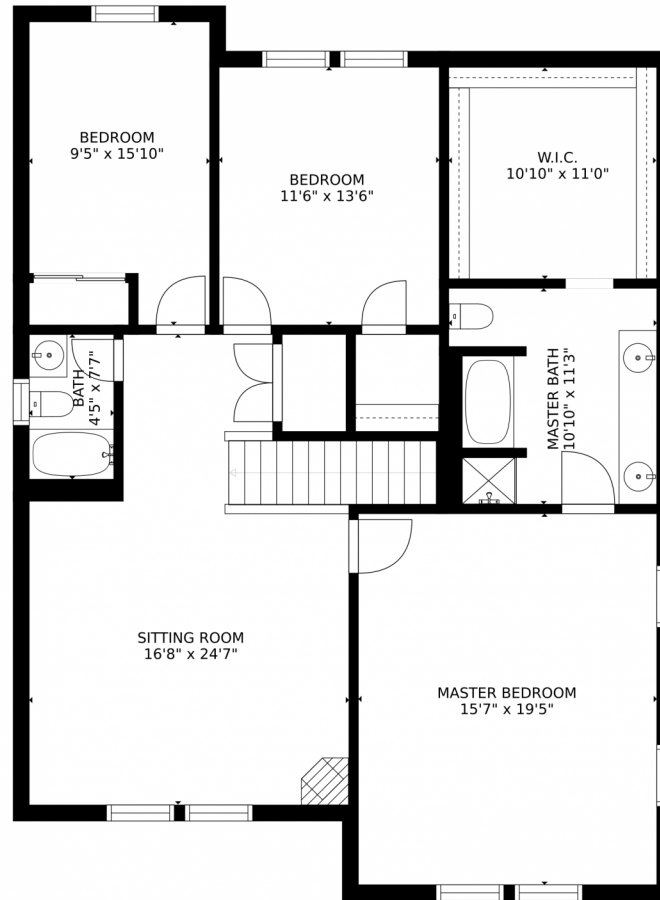

1712 Quartz Street, Castle Rock, CO 80109 – 2nd Level

SIZES AND DIMENSIONS ARE APPROXIMATE, ACTUAL MAY VARY.

Disclaimer: Sizes and Dimensions are Approximate, Actual May Vary.

Gwen Hamm
720-530-5489
gwenhamm@kw.com
<https://gwenhamm.kw.com/>