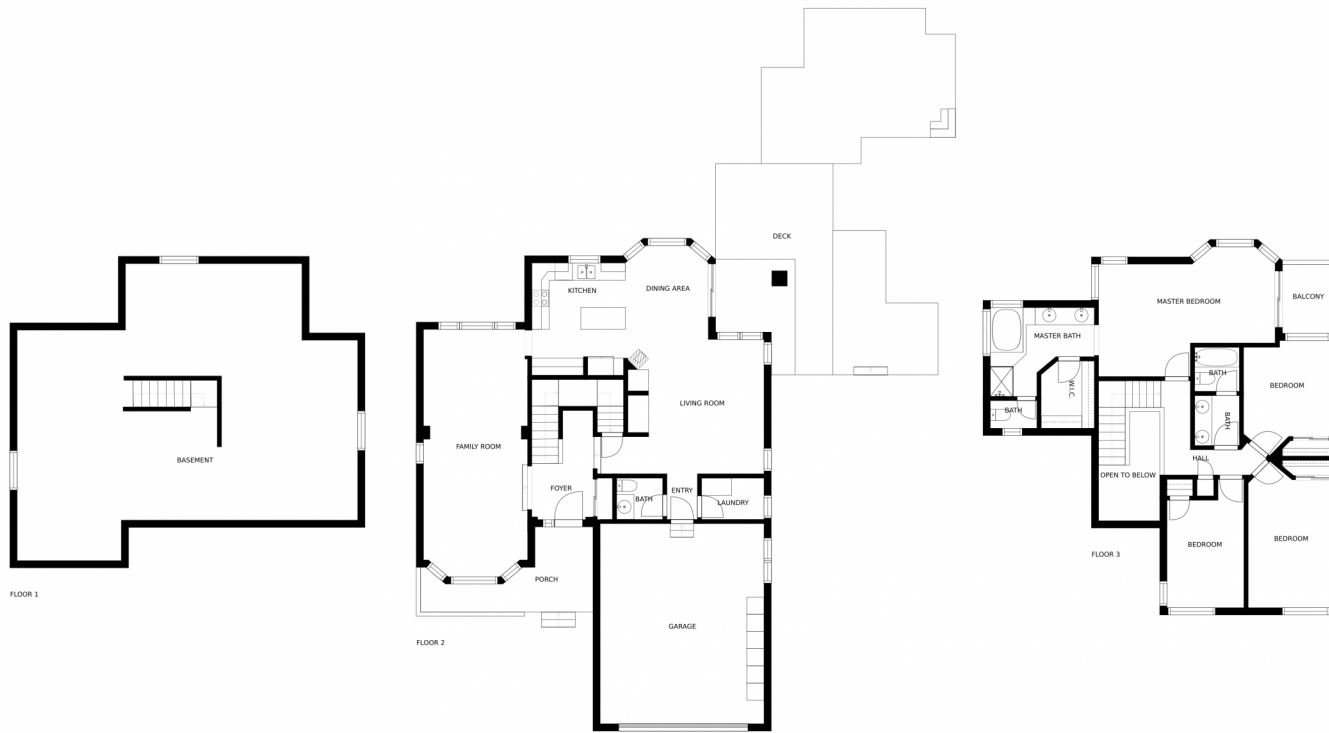

BASEMENT
38'11" x 29'4"

SIZES AND DIMENSIONS ARE APPROXIMATE, ACTUAL MAY VARY.

Disclaimer: Sizes and Dimensions are Approximate, Actual May Vary.

Taylor Haas
303-665-7368
taylorh@coloradorpm.com
<https://www.coloradorpm.com/available-rental-properties-denver>

Scan code
for more
property
details

12810 Forest Circle, Thornton, CO 80241 – 2nd Story

SIZES AND DIMENSIONS ARE APPROXIMATE, ACTUAL MAY VARY.

Disclaimer: Sizes and Dimensions are Approximate, Actual May Vary.

Taylor Haas

303-665-7368

taylorh@coloradorpm.com

<https://www.coloradorpm.com/available-rental-properties-denver>

Scan code
for more
property
details

12810 Forest Circle, Thornton, CO 80241 – All Floors

SIZES AND DIMENSIONS ARE APPROXIMATE, ACTUAL MAY VARY.