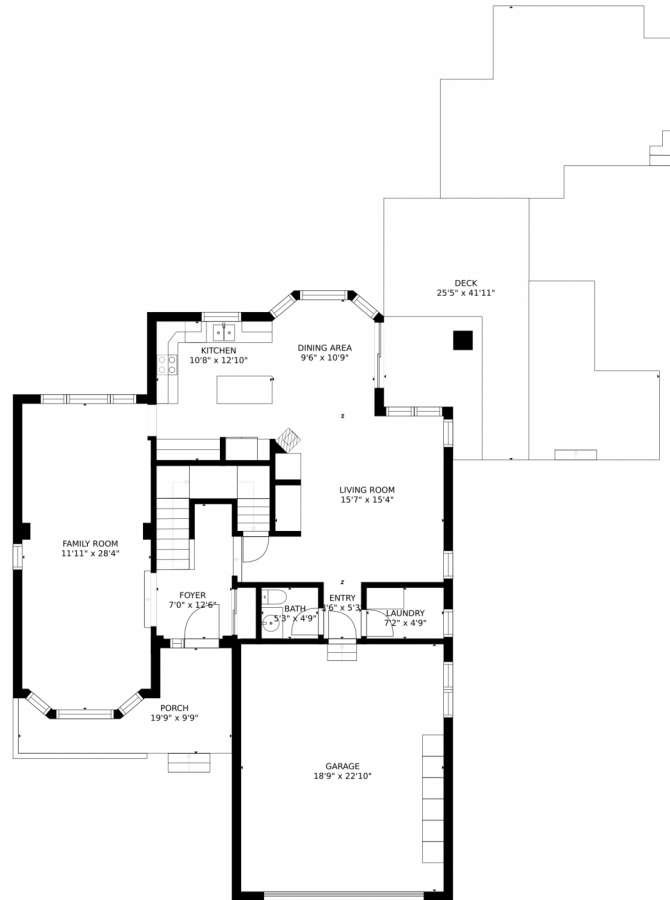

BASEMENT
38'11" x 29'4"

SIZES AND DIMENSIONS ARE APPROXIMATE, ACTUAL MAY VARY.

Disclaimer: Sizes and Dimensions are Approximate, Actual May Vary.

Taylor Haas
303-665-7368
taylorh@coloradorpm.com
<https://www.coloradorpm.com/available-rental-properties-denver>

12810 Forest Circle, Thornton, CO 80241 – Main Level

SIZES AND DIMENSIONS ARE APPROXIMATE, ACTUAL MAY VARY.

Disclaimer: Sizes and Dimensions are Approximate, Actual May Vary.

Taylor Haas
303-665-7368
taylorh@coloradorpm.com
<https://www.coloradorpm.com/available-rental-properties-denver>

Scan code
for more
property
details

12810 Forest Circle, Thornton, CO 80241 – 2nd Story

SIZES AND DIMENSIONS ARE APPROXIMATE, ACTUAL MAY VARY.

Disclaimer: Sizes and Dimensions are Approximate, Actual May Vary.