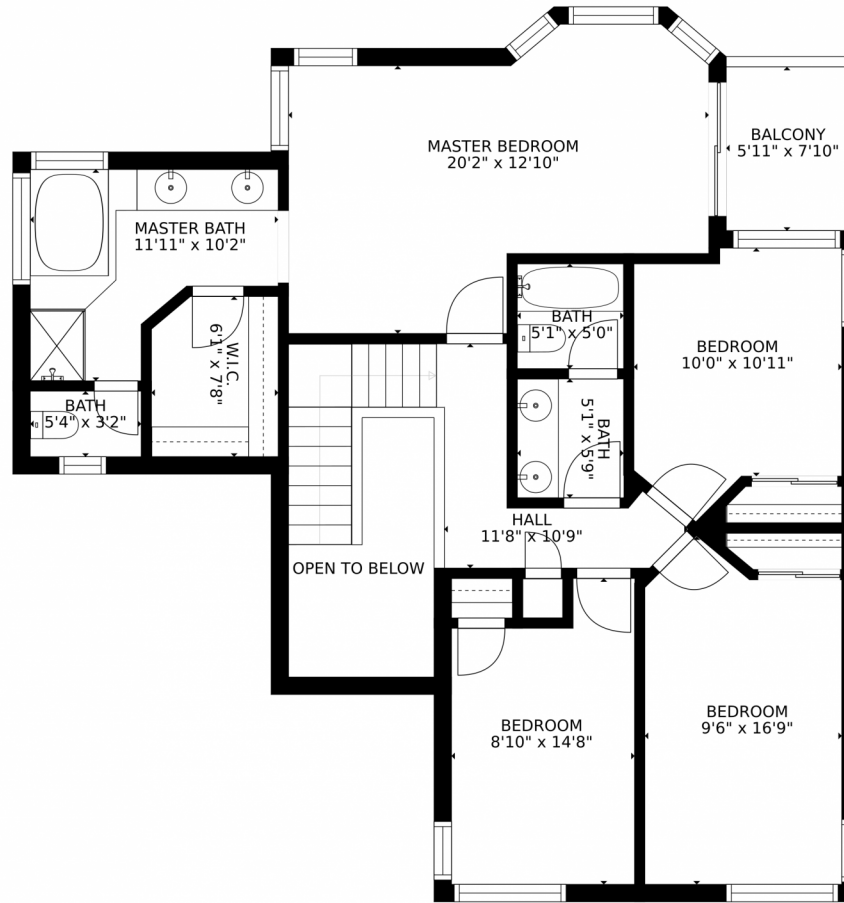

BASEMENT
38'11" x 29'4"

SIZES AND DIMENSIONS ARE APPROXIMATE, ACTUAL MAY VARY.

Disclaimer: Sizes and Dimensions are Approximate, Actual May Vary.

Taylor Haas
303-665-7368
taylorh@coloradorpm.com
<https://www.coloradorpm.com/available-rental-properties-denver>

12810 Forest Circle, Thornton, CO 80241 – Main Level

SIZES AND DIMENSIONS ARE APPROXIMATE, ACTUAL MAY VARY.

Disclaimer: Sizes and Dimensions are Approximate, Actual May Vary.

Taylor Haas
303-665-7368
taylorh@coloradorpm.com
<https://www.coloradorpm.com/available-rental-properties-denver>

Scan code
for more
property
details

12810 Forest Circle, Thornton, CO 80241 – 2nd Story

SIZES AND DIMENSIONS ARE APPROXIMATE, ACTUAL MAY VARY.

Disclaimer: Sizes and Dimensions are Approximate, Actual May Vary.