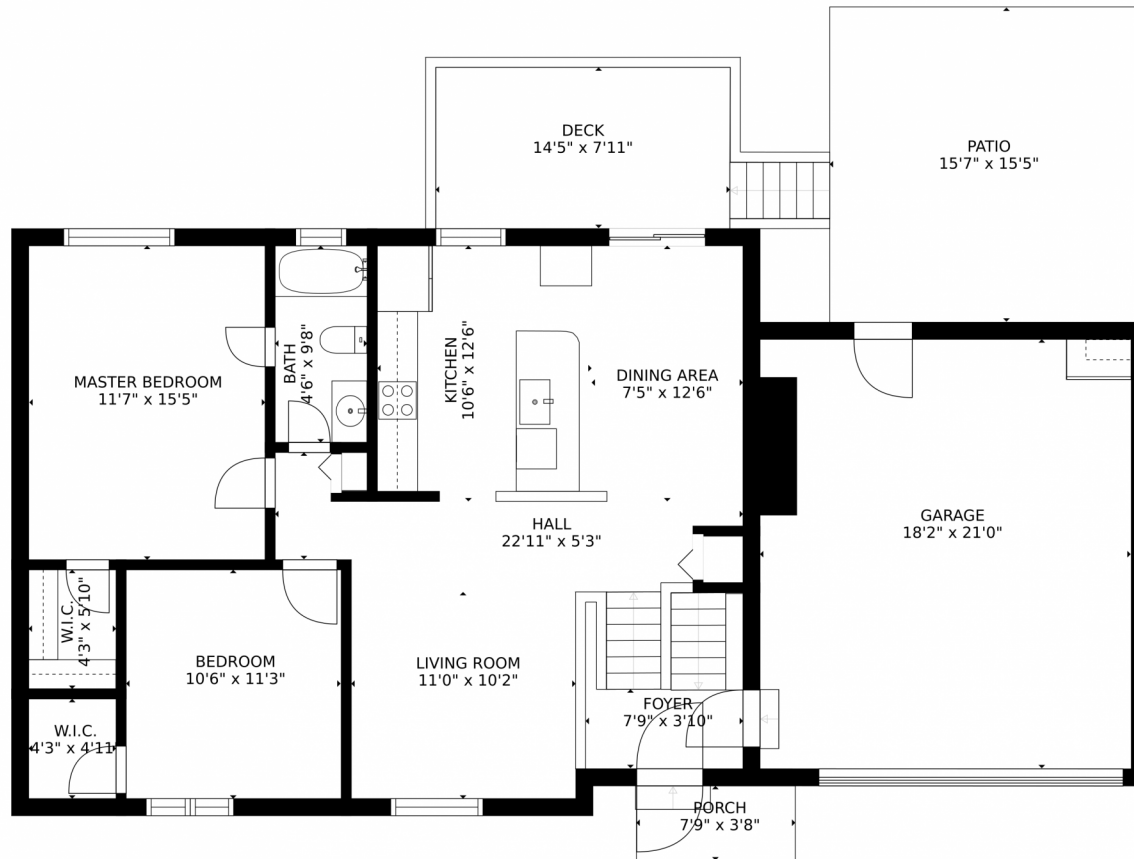

1418 South Lewiston Street, Aurora, CO 80017 – Main Level

GROSS INTERNAL AREA
FLOOR 1: 774 sq. ft. FLOOR 2: 937 sq. ft.
EXCLUDED AREAS: , DECK: 128 sq. ft.
PATIO: 241 sq. ft. PORCH: 28 sq. ft.
GARAGE: 383 sq. ft.
TOTAL: 1711 sq. ft.
SIZES AND DIMENSIONS ARE APPROXIMATE, ACTUAL MAY VARY.

1418 South Lewiston Street, Aurora, CO 80017 – Lower Level

GROSS INTERNAL AREA
FLOOR 1: 774 sq. ft. FLOOR 2: 937 sq. ft
EXCLUDED AREAS: , DECK: 128 sq. ft
PATIO: 241 sq. ft. PORCH: 28 sq. ft
GARAGE: 383 sq. ft
TOTAL: 1711 sq. ft
SIZES AND DIMENSIONS ARE APPROXIMATE, ACTUAL MAY VARY.

GROSS INTERNAL AREA
FLOOR 1: 774 sq. ft. FLOOR 2: 937 sq. ft
EXCLUDED AREAS: , DECK: 128 sq. ft
PATIO: 241 sq. ft. PORCH: 28 sq. ft
GARAGE: 383 sq. ft
TOTAL: 1711 sq. ft

SIZES AND DIMENSIONS ARE APPROXIMATE, ACTUAL MAY VARY.