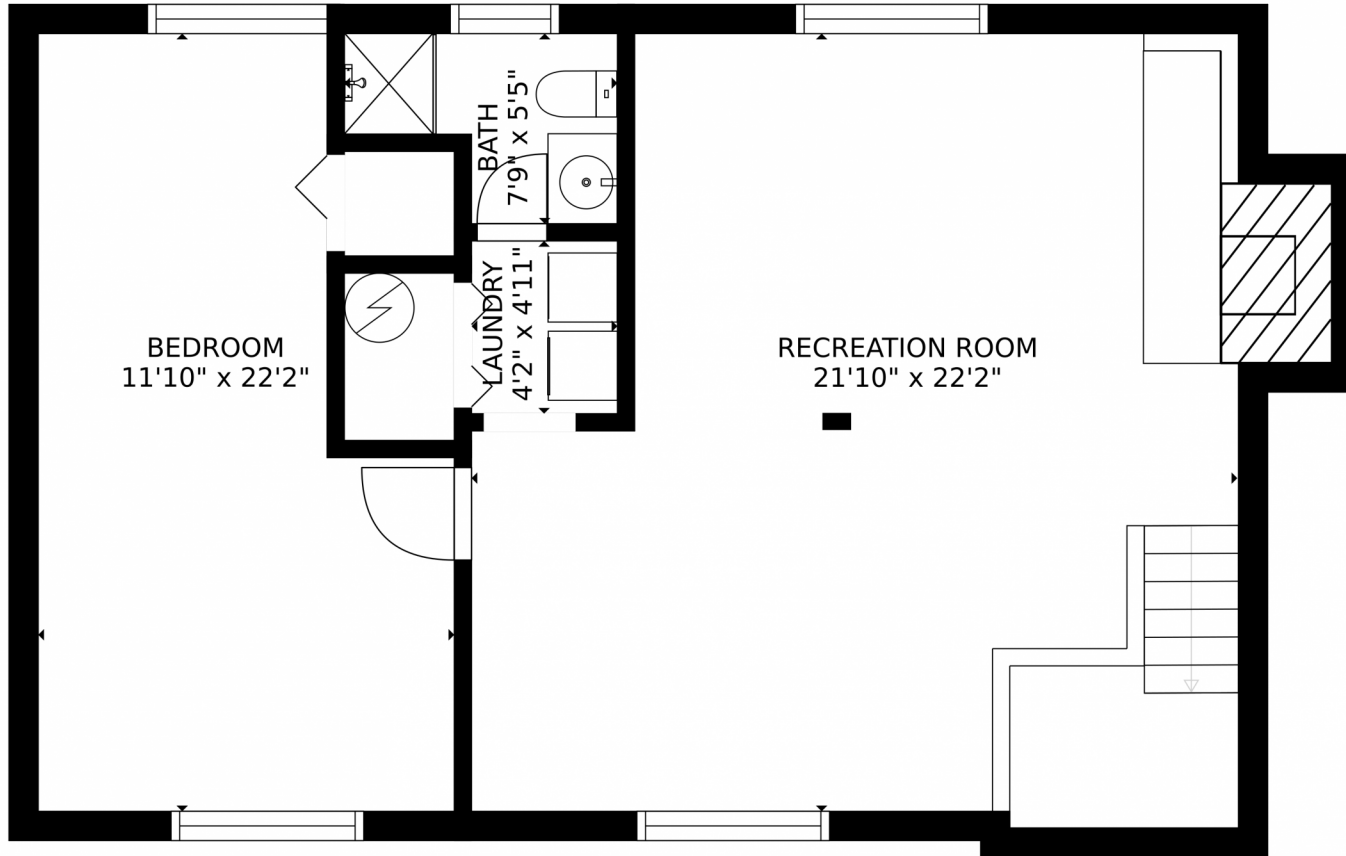

1418 South Lewiston Street, Aurora, CO 80017 – Main Level

GROSS INTERNAL AREA
FLOOR 1: 774 sq. ft. FLOOR 2: 937 sq. ft.
EXCLUDED AREAS: , DECK: 128 sq. ft.
PATIO: 241 sq. ft. PORCH: 28 sq. ft.
GARAGE: 383 sq. ft.
TOTAL: 1711 sq. ft.
SIZES AND DIMENSIONS ARE APPROXIMATE, ACTUAL MAY VARY.

1418 South Lewiston Street, Aurora, CO 80017 – Lower Level

GROSS INTERNAL AREA
FLOOR 1: 774 sq. ft. FLOOR 2: 937 sq. ft
EXCLUDED AREAS: , DECK: 128 sq. ft
PATIO: 241 sq. ft. PORCH: 28 sq. ft
GARAGE: 383 sq. ft
TOTAL: 1711 sq. ft
SIZES AND DIMENSIONS ARE APPROXIMATE, ACTUAL MAY VARY.

GROSS INTERNAL AREA
FLOOR 1: 774 sq. ft. FLOOR 2: 937 sq. ft
EXCLUDED AREAS: , DECK: 128 sq. ft
PATIO: 241 sq. ft. PORCH: 28 sq. ft
GARAGE: 383 sq. ft
TOTAL: 1711 sq. ft

SIZES AND DIMENSIONS ARE APPROXIMATE, ACTUAL MAY VARY.