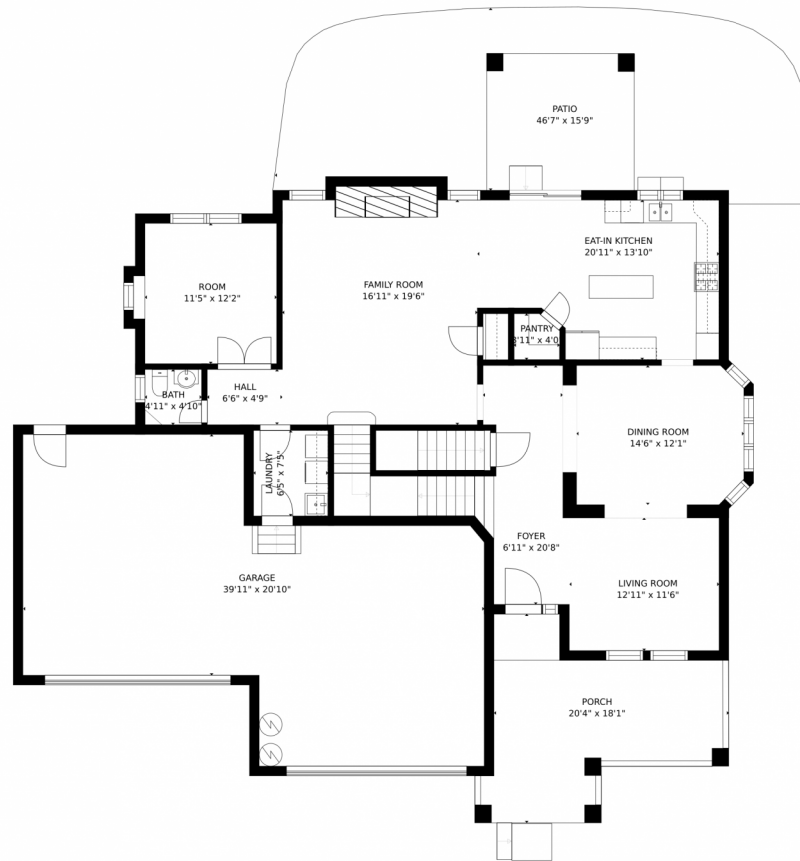

# 4138 East 139th Place, Thornton, CO 80602 – Main Level

GROSS INTERNAL AREA  
FLOOR 1: 1320 sq. ft. FLOOR 2: 1500 sq. ft.  
FLOOR 3: 1619 sq. ft. EXCLUDED AREAS:  
PATIO: 671 sq. ft. PORCH: 262 sq. ft.  
GARAGE: 821 sq. ft.  
TOTAL: 4439 sq. ft.  
SIZES AND DIMENSIONS ARE APPROXIMATE, ACTUAL MAY VARY.

# 4138 East 139th Place, Thornton, CO 80602 – Upper Level

GROSS INTERNAL AREA  
FLOOR 1: 1320 sq. ft. FLOOR 2: 1500 sq. ft.  
FLOOR 3: 1619 sq. ft. EXCLUDED AREAS:  
PATIO: 671 sq. ft. PORCH: 262 sq. ft.  
GARAGE: 821 sq. ft.  
TOTAL: 4439 sq. ft.  
SIZES AND DIMENSIONS ARE APPROXIMATE, ACTUAL MAY VARY.

Scan code  
for more  
property  
details

4138 East 139th Place, Thornton, CO 80602 – Lower Level

GROSS INTERNAL AREA  
FLOOR 1: 1320 sq. ft, FLOOR 2: 1500 sq. ft  
FLOOR 3: 1619 sq. ft, EXCLUDED AREAS:  
PATIO: 671 sq. ft, PORCH: 262 sq. ft  
GARAGE: 821 sq. ft  
TOTAL: 4439 sq. ft  
SIZES AND DIMENSIONS ARE APPROXIMATE, ACTUAL MAY VARY.