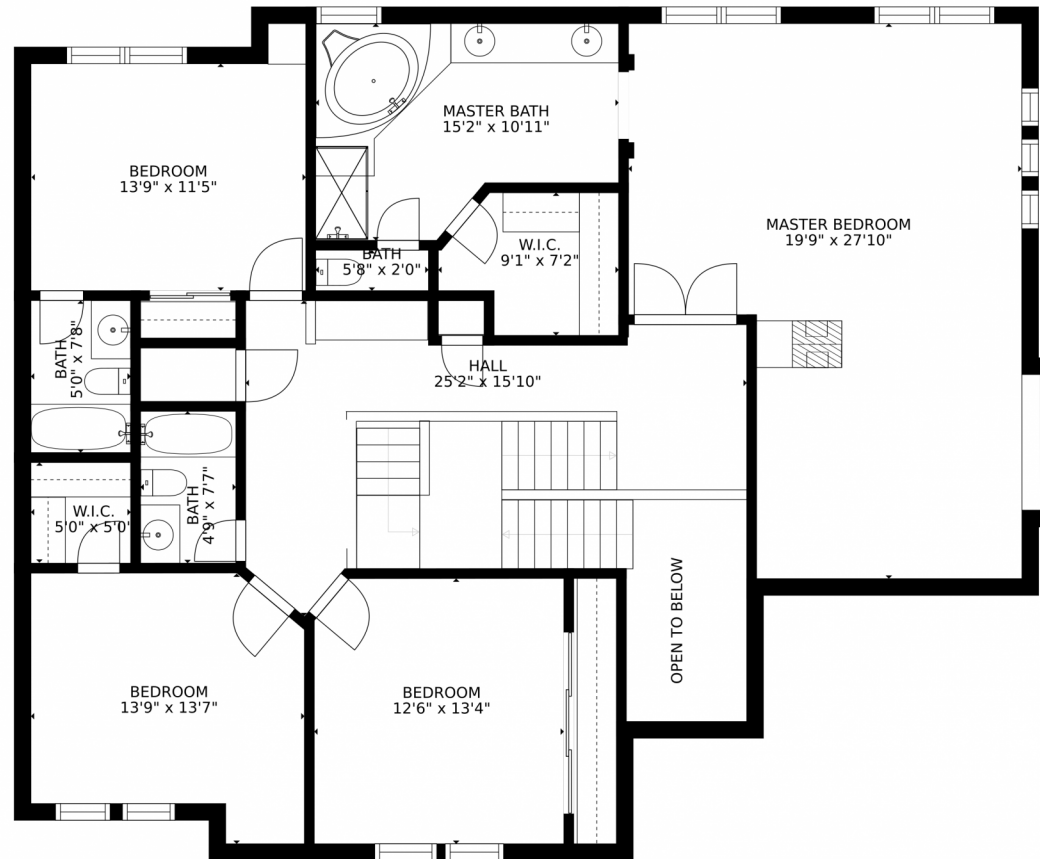

# 4138 East 139th Place, Thornton, CO 80602 – Main Level

GROSS INTERNAL AREA  
FLOOR 1: 1320 sq. ft. FLOOR 2: 1500 sq. ft.  
FLOOR 3: 1619 sq. ft. EXCLUDED AREAS:  
PATIO: 671 sq. ft. PORCH: 262 sq. ft.  
GARAGE: 821 sq. ft.  
TOTAL: 4439 sq. ft.  
SIZES AND DIMENSIONS ARE APPROXIMATE, ACTUAL MAY VARY.

# 4138 East 139th Place, Thornton, CO 80602 – Upper Level

GROSS INTERNAL AREA  
FLOOR 1: 1320 sq. ft. FLOOR 2: 1500 sq. ft.  
FLOOR 3: 1619 sq. ft. EXCLUDED AREAS:  
PATIO: 671 sq. ft. PORCH: 262 sq. ft.  
GARAGE: 821 sq. ft.  
TOTAL: 4439 sq. ft.  
SIZES AND DIMENSIONS ARE APPROXIMATE, ACTUAL MAY VARY.

Scan code  
for more  
property  
details

4138 East 139th Place, Thornton, CO 80602 – Lower Level

GROSS INTERNAL AREA  
FLOOR 1: 1320 sq. ft, FLOOR 2: 1500 sq. ft  
FLOOR 3: 1619 sq. ft, EXCLUDED AREAS:  
PATIO: 671 sq. ft, PORCH: 262 sq. ft  
GARAGE: 821 sq. ft  
TOTAL: 4439 sq. ft  
SIZES AND DIMENSIONS ARE APPROXIMATE, ACTUAL MAY VARY.