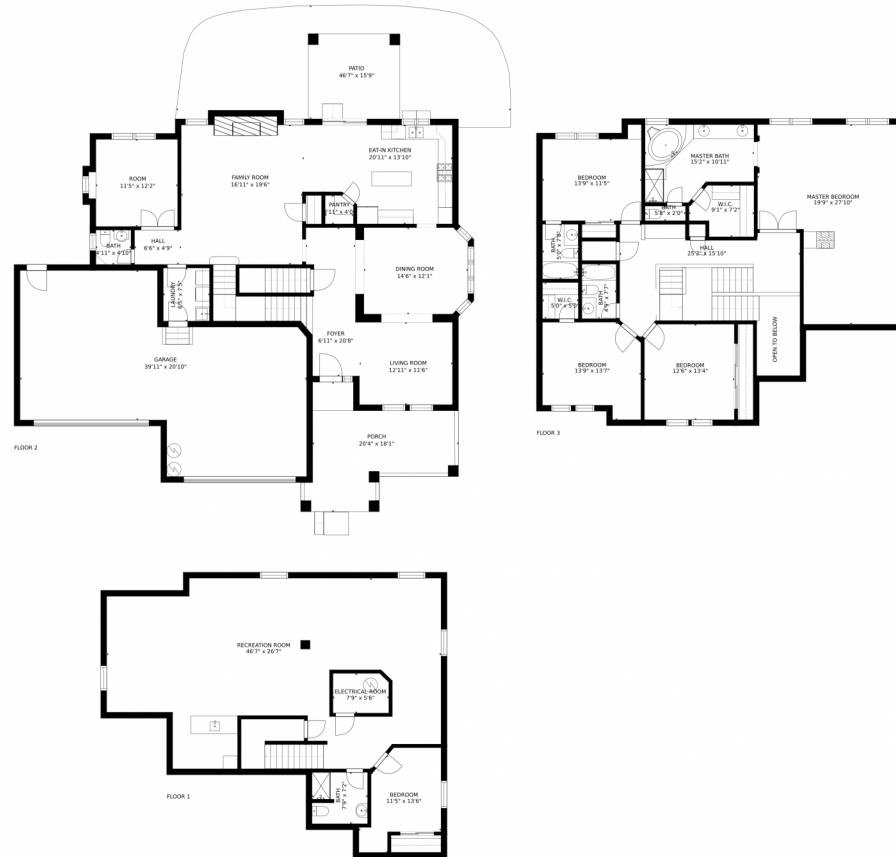

Scan code  
for more  
property  
details

4138 East 139th Place, Thornton, CO 80602 – Lower Level

GROSS INTERNAL AREA  
FLOOR 1: 1320 sq. ft, FLOOR 2: 1500 sq. ft  
FLOOR 3: 1619 sq. ft, EXCLUDED AREAS:  
PATIO: 671 sq. ft, PORCH: 262 sq. ft  
GARAGE: 821 sq. ft  
TOTAL: 4439 sq. ft  
SIZES AND DIMENSIONS ARE APPROXIMATE, ACTUAL MAY VARY.

# 4138 East 139th Place, Thornton, CO 80602 – All Levels

GROSS INTERNAL AREA  
FLOOR 1: 1320 sq. ft, FLOOR 2: 1500 sq. ft  
FLOOR 3: 1619 sq. ft, EXCLUDED AREAS:  
PATIO: 671 sq. ft, PORCH: 262 sq. ft  
GARAGE: 821 sq. ft  
TOTAL: 4439 sq. ft  
SIZES AND DIMENSIONS ARE APPROXIMATE, ACTUAL MAY VARY.