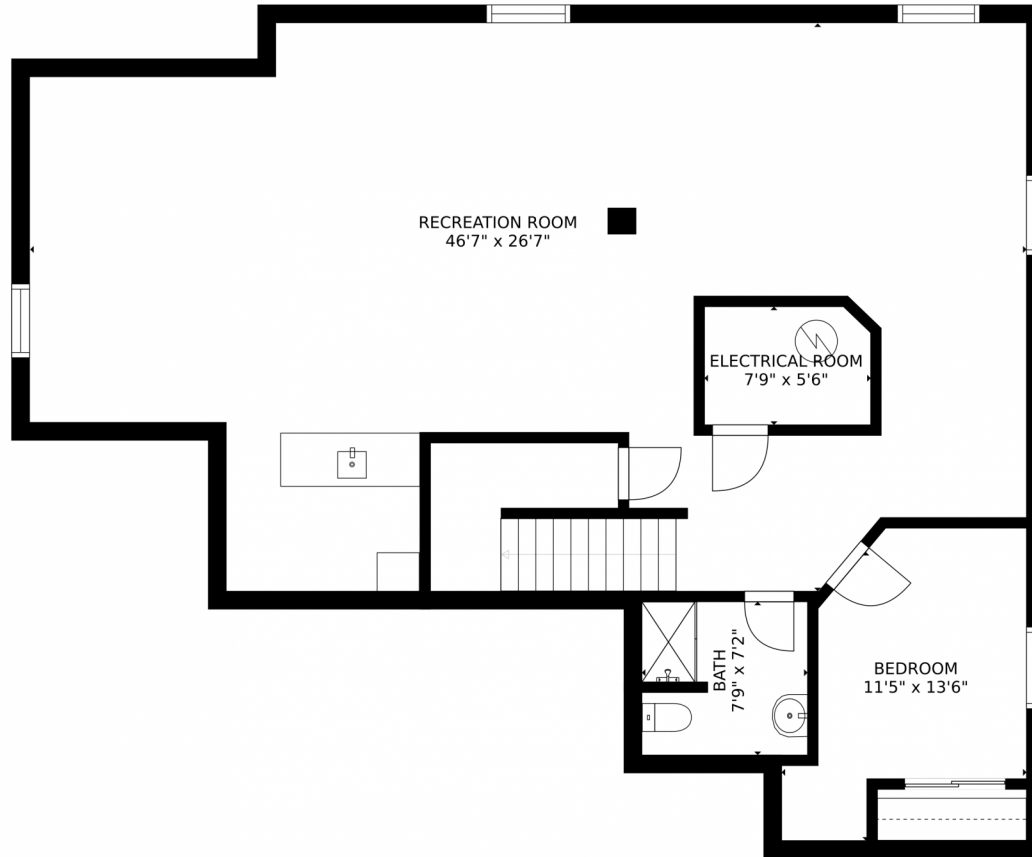

# 4138 East 139th Place, Thornton, CO 80602 – Upper Level

GROSS INTERNAL AREA  
FLOOR 1: 1320 sq. ft. FLOOR 2: 1500 sq. ft.  
FLOOR 3: 1619 sq. ft. EXCLUDED AREAS:  
PATIO: 671 sq. ft. PORCH: 262 sq. ft.  
GARAGE: 821 sq. ft.  
TOTAL: 4439 sq. ft.  
SIZES AND DIMENSIONS ARE APPROXIMATE, ACTUAL MAY VARY.

Scan code  
for more  
property  
details

4138 East 139th Place, Thornton, CO 80602 – Lower Level

GROSS INTERNAL AREA  
FLOOR 1: 1320 sq. ft, FLOOR 2: 1500 sq. ft  
FLOOR 3: 1619 sq. ft, EXCLUDED AREAS:  
PATIO: 671 sq. ft, PORCH: 262 sq. ft  
GARAGE: 821 sq. ft  
TOTAL: 4439 sq. ft  
SIZES AND DIMENSIONS ARE APPROXIMATE, ACTUAL MAY VARY.