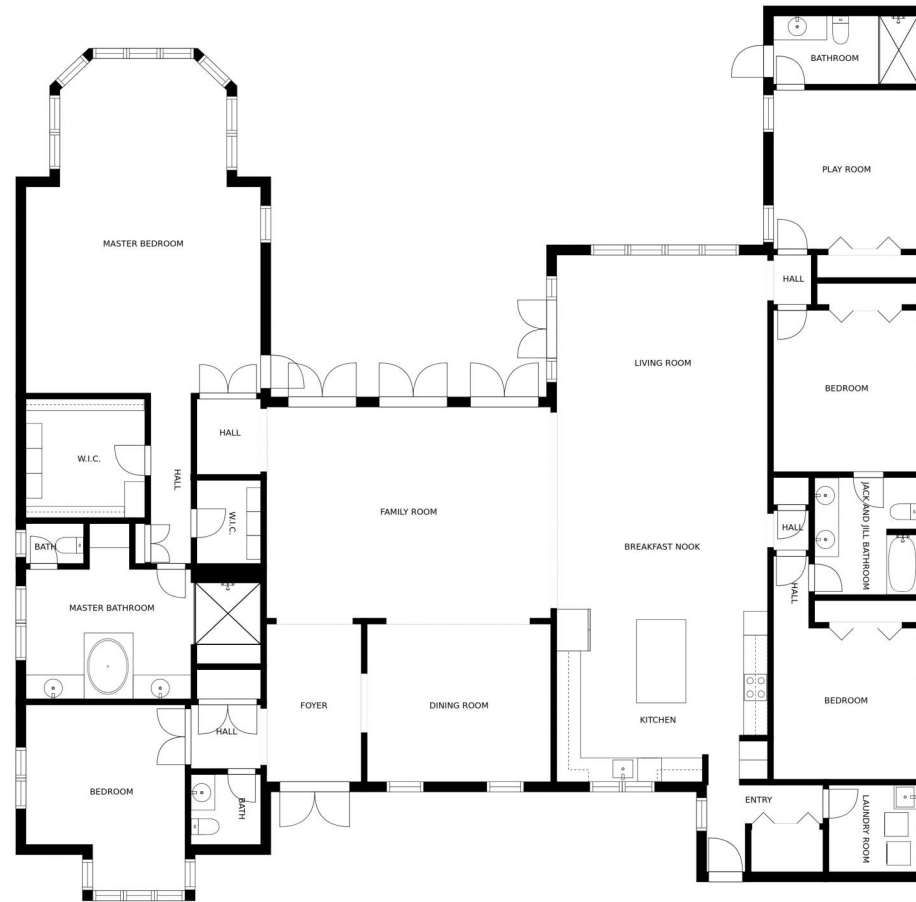

GROSS INTERNAL AREA  
FLOOR 1: 3632 sq. ft  
TOTAL: 3632 sq. ft  
SIZES AND DIMENSIONS ARE APPROXIMATE, ACTUAL MAY VARY.

Disclaimer: Sizes and Dimensions are Approximate, Actual May Vary.

**Luis Nunez**  
954-594-0094  
luisnunezrealestate@gmail.com

SIZES AND DIMENSIONS ARE APPROXIMATE, ACTUAL MAY VARY.

Disclaimer: Sizes and Dimensions are Approximate, Actual May Vary.

**Luis Nunez**  
954-594-0094  
luisnunezrealestate@gmail.com