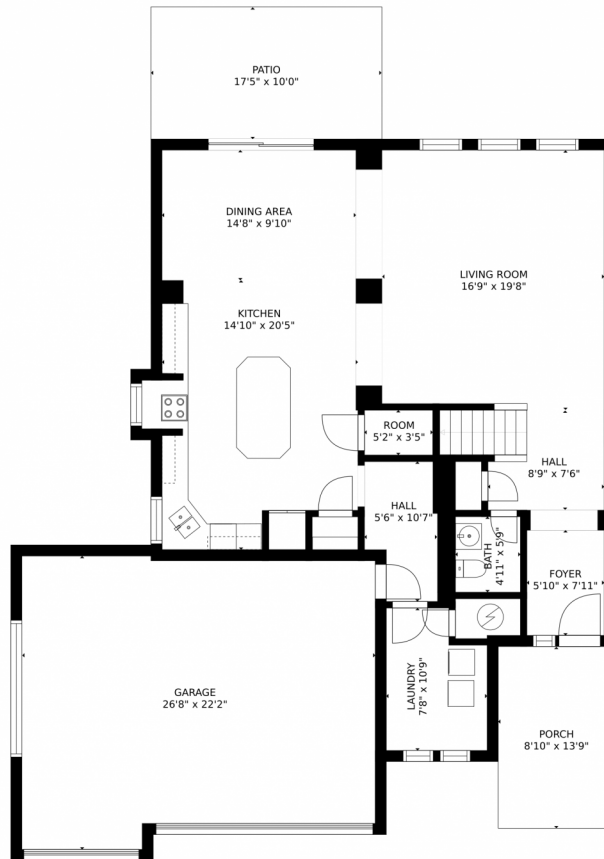

9335 Castle Oaks Drive, Fountain, CO 80817 – All Levels

GROSS INTERNAL AREA
FLOOR 1: 1187 sq. ft, FLOOR 2: 1265 sq. ft
EXCLUDED AREAS: , PATIO: 175 sq. ft
PORCH: 121 sq. ft, GARAGE: 553 sq. ft
TOTAL: 2452 sq. ft
SIZES AND DIMENSIONS ARE APPROXIMATE, ACTUAL MAY VARY.

9335 Castle Oaks Drive, Fountain, CO 80817 – Main Level

GROSS INTERNAL AREA
FLOOR 1: 1187 sq. ft, FLOOR 2: 1265 sq. ft
EXCLUDED AREAS: , PATIO: 175 sq. ft
PORCH: 121 sq. ft, GARAGE: 553 sq. ft
TOTAL: 2452 sq. ft
SIZES AND DIMENSIONS ARE APPROXIMATE, ACTUAL MAY VARY.

GROSS INTERNAL AREA
FLOOR 1: 1187 sq. ft. FLOOR 2: 1265 sq. ft
EXCLUDED AREAS: , PATIO: 175 sq. ft
PORCH: 121 sq. ft. GARAGE: 553 sq. ft
TOTAL: 2452 sq. ft
SIZES AND DIMENSIONS ARE APPROXIMATE, ACTUAL MAY VARY.