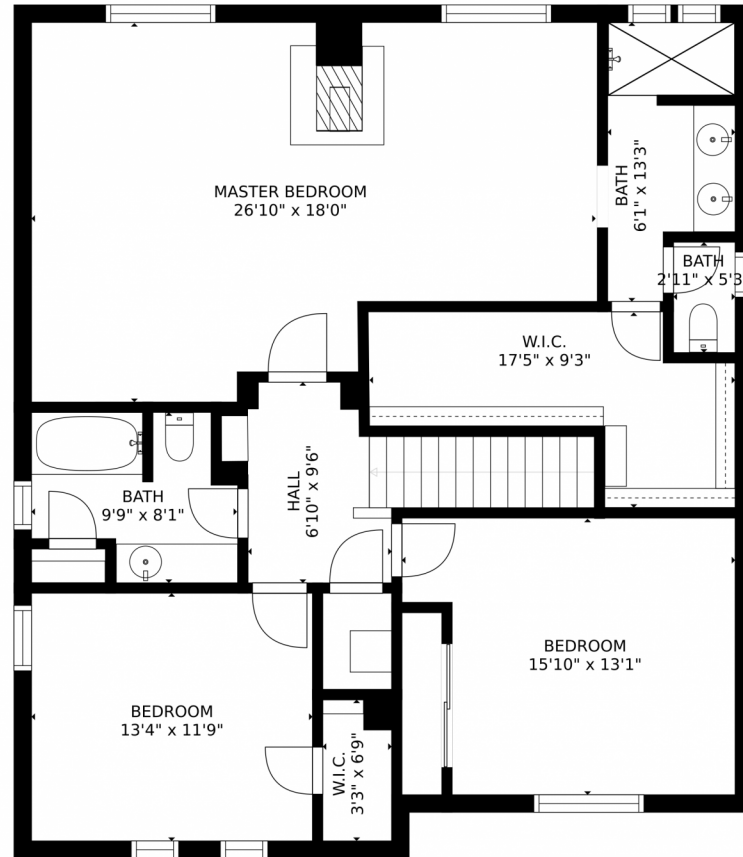

9335 Castle Oaks Drive, Fountain, CO 80817 – All Levels

GROSS INTERNAL AREA
FLOOR 1: 1187 sq. ft, FLOOR 2: 1265 sq. ft
EXCLUDED AREAS: , PATIO: 175 sq. ft
PORCH: 121 sq. ft, GARAGE: 553 sq. ft
TOTAL: 2452 sq. ft
SIZES AND DIMENSIONS ARE APPROXIMATE, ACTUAL MAY VARY.

9335 Castle Oaks Drive, Fountain, CO 80817 – Main Level

GROSS INTERNAL AREA
FLOOR 1: 1187 sq. ft, FLOOR 2: 1265 sq. ft
EXCLUDED AREAS: , PATIO: 175 sq. ft
PORCH: 121 sq. ft, GARAGE: 553 sq. ft
TOTAL: 2452 sq. ft
SIZES AND DIMENSIONS ARE APPROXIMATE, ACTUAL MAY VARY.

GROSS INTERNAL AREA
FLOOR 1: 1187 sq. ft. FLOOR 2: 1265 sq. ft
EXCLUDED AREAS: , PATIO: 175 sq. ft
PORCH: 121 sq. ft. GARAGE: 553 sq. ft
TOTAL: 2452 sq. ft
SIZES AND DIMENSIONS ARE APPROXIMATE, ACTUAL MAY VARY.