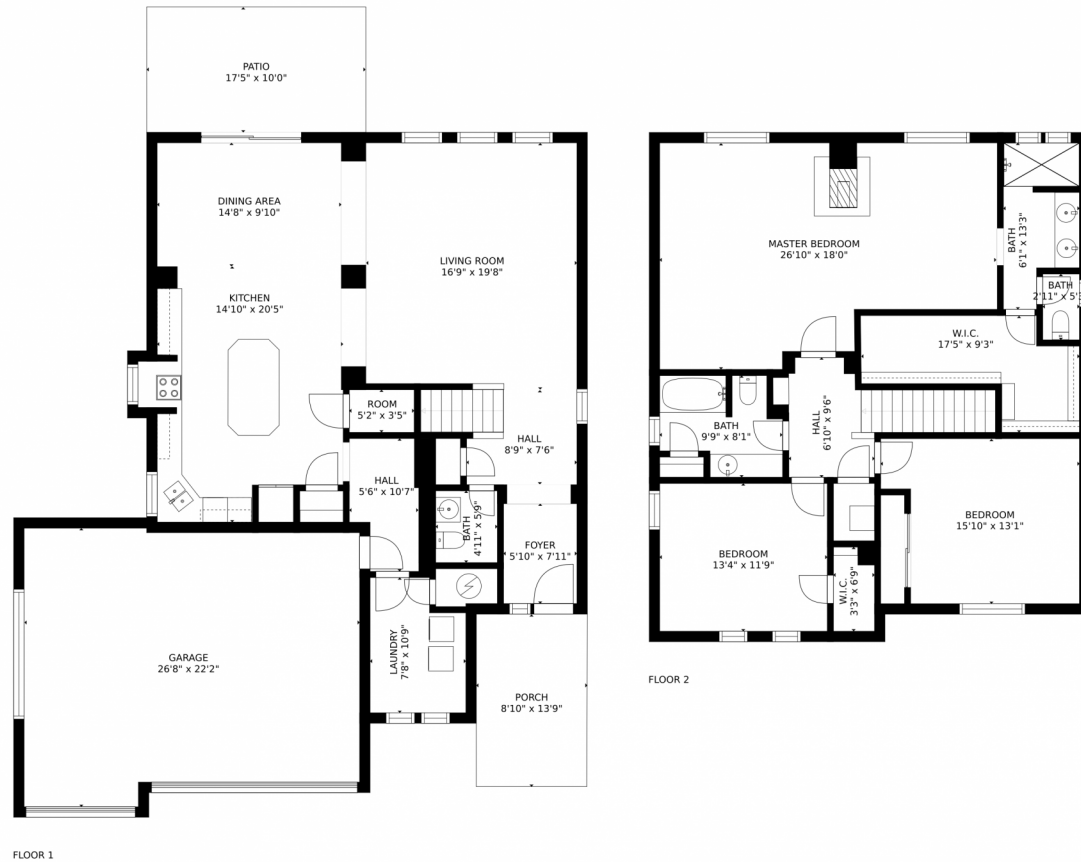

9335 Castle Oaks Drive, Fountain, CO 80817 – All Levels

GROSS INTERNAL AREA
FLOOR 1: 1187 sq. ft, FLOOR 2: 1265 sq. ft
EXCLUDED AREAS: , PATIO: 175 sq. ft
PORCH: 121 sq. ft, GARAGE: 553 sq. ft
TOTAL: 2452 sq. ft
SIZES AND DIMENSIONS ARE APPROXIMATE, ACTUAL MAY VARY.

9335 Castle Oaks Drive, Fountain, CO 80817 – Main Level

GROSS INTERNAL AREA
FLOOR 1: 1187 sq. ft, FLOOR 2: 1265 sq. ft
EXCLUDED AREAS: , PATIO: 175 sq. ft
PORCH: 121 sq. ft, GARAGE: 553 sq. ft
TOTAL: 2452 sq. ft
SIZES AND DIMENSIONS ARE APPROXIMATE, ACTUAL MAY VARY.

GROSS INTERNAL AREA
FLOOR 1: 1187 sq. ft. FLOOR 2: 1265 sq. ft
EXCLUDED AREAS: , PATIO: 175 sq. ft
PORCH: 121 sq. ft. GARAGE: 553 sq. ft
TOTAL: 2452 sq. ft
SIZES AND DIMENSIONS ARE APPROXIMATE, ACTUAL MAY VARY.