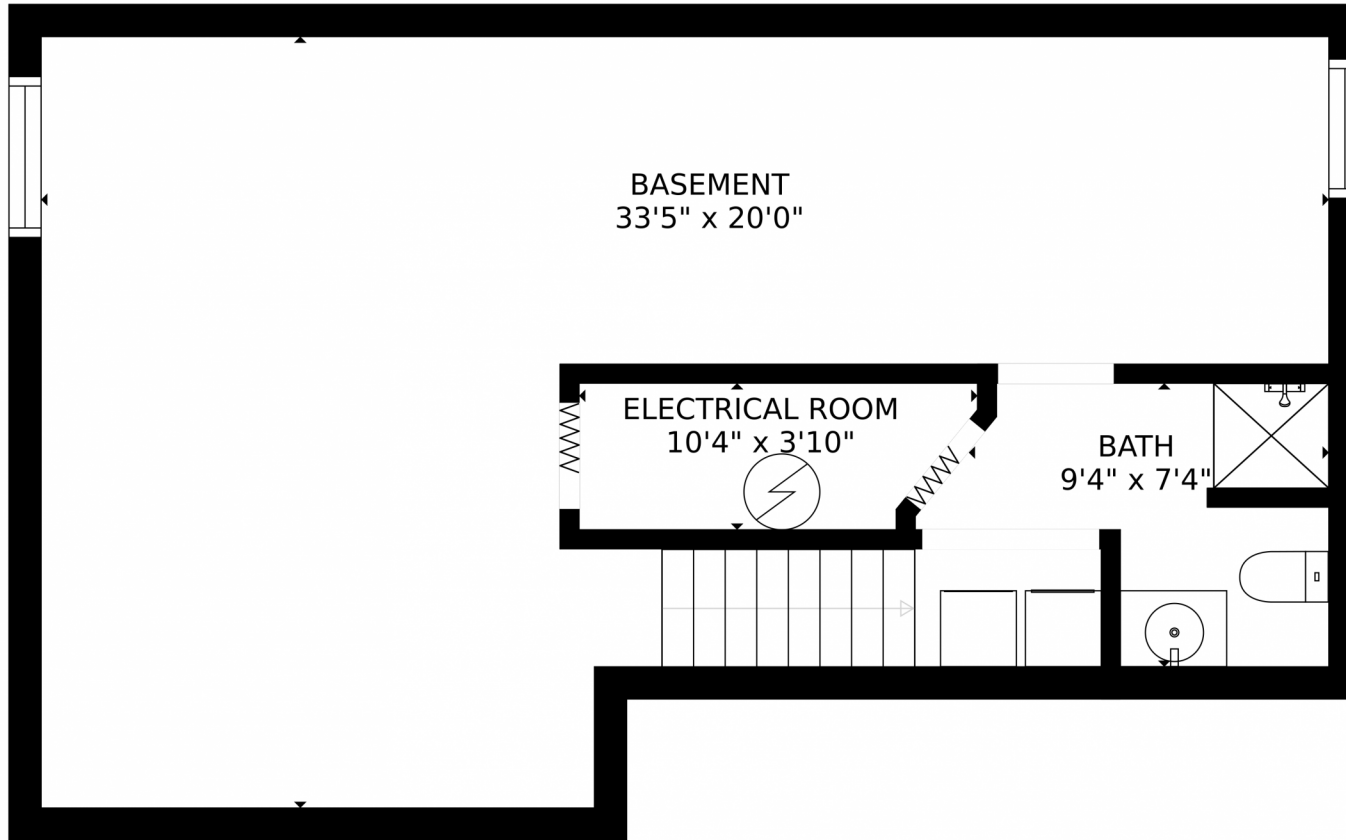

6960 Battle Mountain Road, Colorado Springs, CO 80922 – All Levels

GROSS INTERNAL AREA
FLOOR 1: 599 sq. ft. FLOOR 2: 710 sq. ft
FLOOR 3: 685 sq. ft. EXCLUDED AREAS:
PATIO: 47 sq. ft. PORCH: 25 sq. ft
GARAGE: 363 sq. ft
TOTAL: 1994 sq. ft
SIZES AND DIMENSIONS ARE APPROXIMATE, ACTUAL MAY VARY.

Disclaimer: Sizes and Dimensions are Approximate, Actual May Vary.

Samantha Maldonado
719-499-2157
MontlorSam@gmail.com
<https://montlorsam.findme.homes>

GROSS INTERNAL AREA
FLOOR 1: 599 sq. ft, FLOOR 2: 710 sq. ft
FLOOR 3: 685 sq. ft, EXCLUDED AREAS:
PATIO: 47 sq. ft, PORCH: 25 sq. ft
GARAGE: 363 sq. ft
TOTAL: 1994 sq. ft
SIZES AND DIMENSIONS ARE APPROXIMATE, ACTUAL MAY VARY.