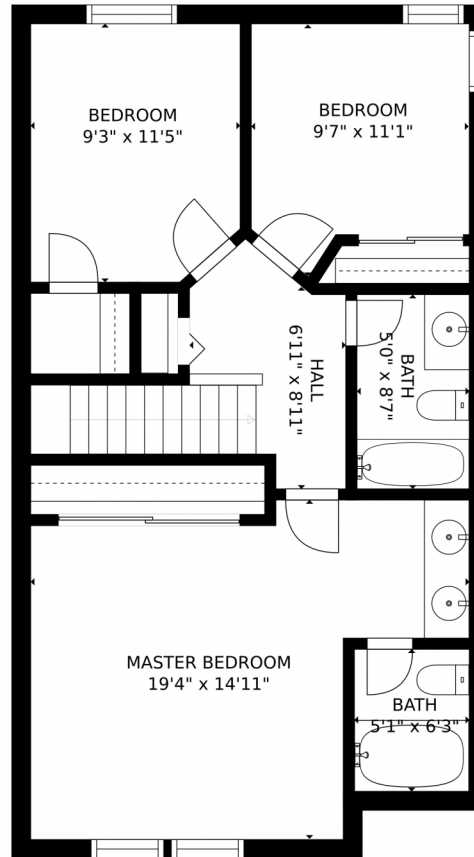

6960 Battle Mountain Road, Colorado Springs, CO 80922 – All Levels

GROSS INTERNAL AREA
FLOOR 1: 599 sq. ft. FLOOR 2: 710 sq. ft
FLOOR 3: 685 sq. ft. EXCLUDED AREAS:
PATIO: 47 sq. ft. PORCH: 25 sq. ft
GARAGE: 363 sq. ft
TOTAL: 1994 sq. ft
SIZES AND DIMENSIONS ARE APPROXIMATE, ACTUAL MAY VARY.

Disclaimer: Sizes and Dimensions are Approximate, Actual May Vary.

Samantha Maldonado
719-499-2157
MontlorSam@gmail.com
<https://montlorsam.findme.homes>

GROSS INTERNAL AREA
FLOOR 1: 599 sq. ft, FLOOR 2: 710 sq. ft
FLOOR 3: 685 sq. ft, EXCLUDED AREAS:
PATIO: 47 sq. ft, PORCH: 25 sq. ft
GARAGE: 363 sq. ft
TOTAL: 1994 sq. ft
SIZES AND DIMENSIONS ARE APPROXIMATE, ACTUAL MAY VARY.

GROSS INTERNAL AREA
FLOOR 1: 599 sq. ft. FLOOR 2: 710 sq. ft.
FLOOR 3: 685 sq. ft. EXCLUDED AREAS:
PATIO: 47 sq. ft. PORCH: 25 sq. ft.
GARAGE: 363 sq. ft.
TOTAL: 1994 sq. ft.
SIZES AND DIMENSIONS ARE APPROXIMATE, ACTUAL MAY VARY.

GROSS INTERNAL AREA
FLOOR 1: 599 sq. ft. FLOOR 2: 710 sq. ft
FLOOR 3: 685 sq. ft. EXCLUDED AREAS:
PATIO: 47 sq. ft. PORCH: 25 sq. ft
GARAGE: 363 sq. ft
TOTAL: 1994 sq. ft
SIZES AND DIMENSIONS ARE APPROXIMATE, ACTUAL MAY VARY.