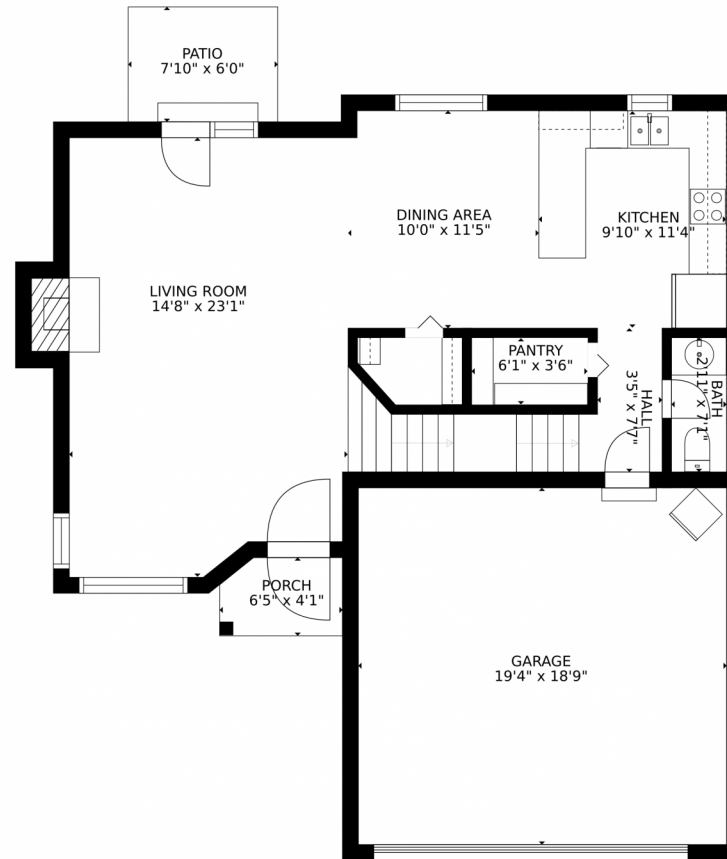

6960 Battle Mountain Road, Colorado Springs, CO 80922 – All Levels

GROSS INTERNAL AREA
FLOOR 1: 599 sq. ft. FLOOR 2: 710 sq. ft
FLOOR 3: 685 sq. ft. EXCLUDED AREAS:
PATIO: 47 sq. ft. PORCH: 25 sq. ft
GARAGE: 363 sq. ft
TOTAL: 1994 sq. ft
SIZES AND DIMENSIONS ARE APPROXIMATE, ACTUAL MAY VARY.

Disclaimer: Sizes and Dimensions are Approximate, Actual May Vary.

Samantha Maldonado
719-499-2157
MontlorSam@gmail.com
<https://montlorsam.findme.homes>

GROSS INTERNAL AREA
FLOOR 1: 599 sq. ft, FLOOR 2: 710 sq. ft
FLOOR 3: 685 sq. ft, EXCLUDED AREAS:
PATIO: 47 sq. ft, PORCH: 25 sq. ft
GARAGE: 363 sq. ft
TOTAL: 1994 sq. ft
SIZES AND DIMENSIONS ARE APPROXIMATE, ACTUAL MAY VARY.

GROSS INTERNAL AREA
FLOOR 1: 599 sq. ft. FLOOR 2: 710 sq. ft.
FLOOR 3: 685 sq. ft. EXCLUDED AREAS:
PATIO: 47 sq. ft. PORCH: 25 sq. ft.
GARAGE: 363 sq. ft.
TOTAL: 1994 sq. ft.
SIZES AND DIMENSIONS ARE APPROXIMATE, ACTUAL MAY VARY.

GROSS INTERNAL AREA
FLOOR 1: 599 sq. ft. FLOOR 2: 710 sq. ft
FLOOR 3: 685 sq. ft. EXCLUDED AREAS:
PATIO: 47 sq. ft. PORCH: 25 sq. ft
GARAGE: 363 sq. ft
TOTAL: 1994 sq. ft
SIZES AND DIMENSIONS ARE APPROXIMATE, ACTUAL MAY VARY.