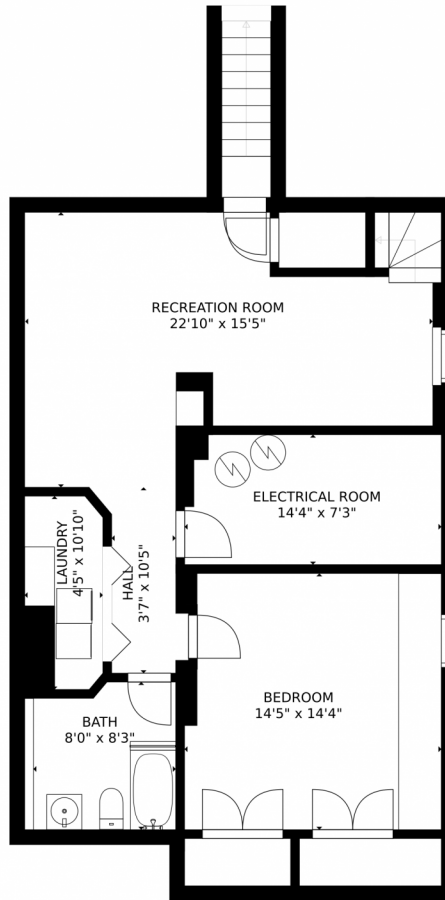

SIZES AND DIMENSIONS ARE APPROXIMATE, ACTUAL MAY VARY.

Disclaimer: Sizes and Dimensions are Approximate, Actual May Vary.

Taylor Haas
303-665-7368
taylorh@coloradorpm.com
<https://www.coloradorpm.com/available-rental-properties-denv>

1360 Niagara Street, Denver, CO 80220 – Lower Level

SIZES AND DIMENSIONS ARE APPROXIMATE, ACTUAL MAY VARY.

Disclaimer: Sizes and Dimensions are Approximate, Actual May Vary.

Taylor Haas
303-665-7368
taylorh@coloradorpm.com
<https://www.coloradorpm.com/available-rental-properties-denver>