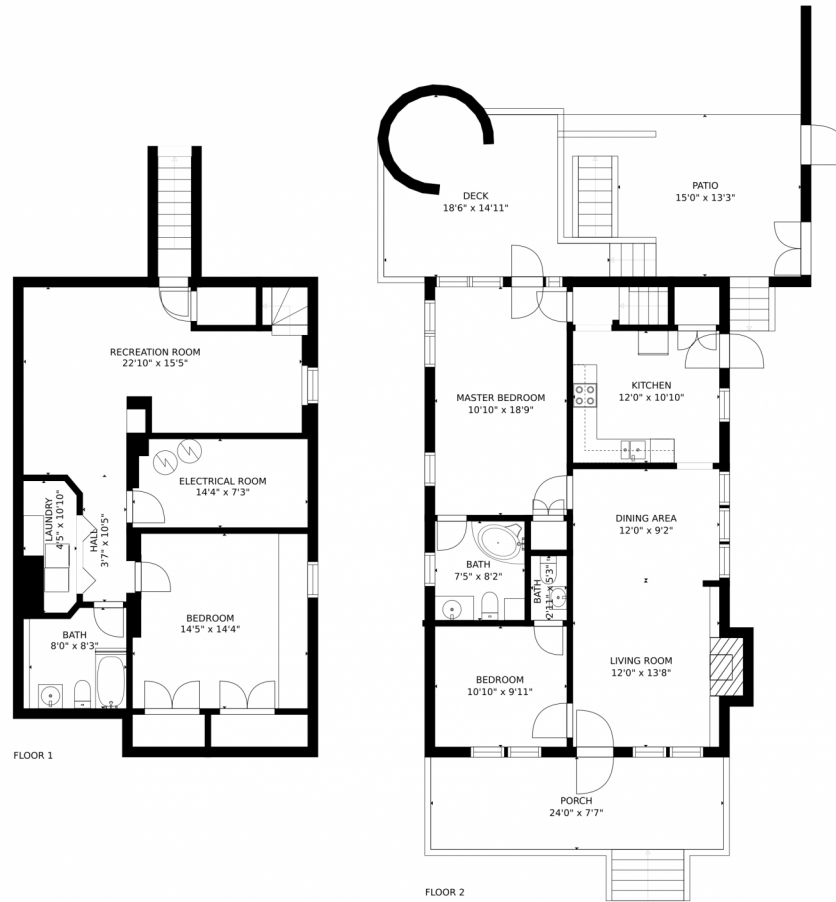

1360 Niagara Street, Denver, CO 80220 – All Levels

SIZES AND DIMENSIONS ARE APPROXIMATE, ACTUAL MAY VARY.

Disclaimer: Sizes and Dimensions are Approximate, Actual May Vary.

Taylor Haas
303-665-7368
taylorh@coloradorpm.com
<https://www.coloradorpm.com/available-rental-properties-denver>