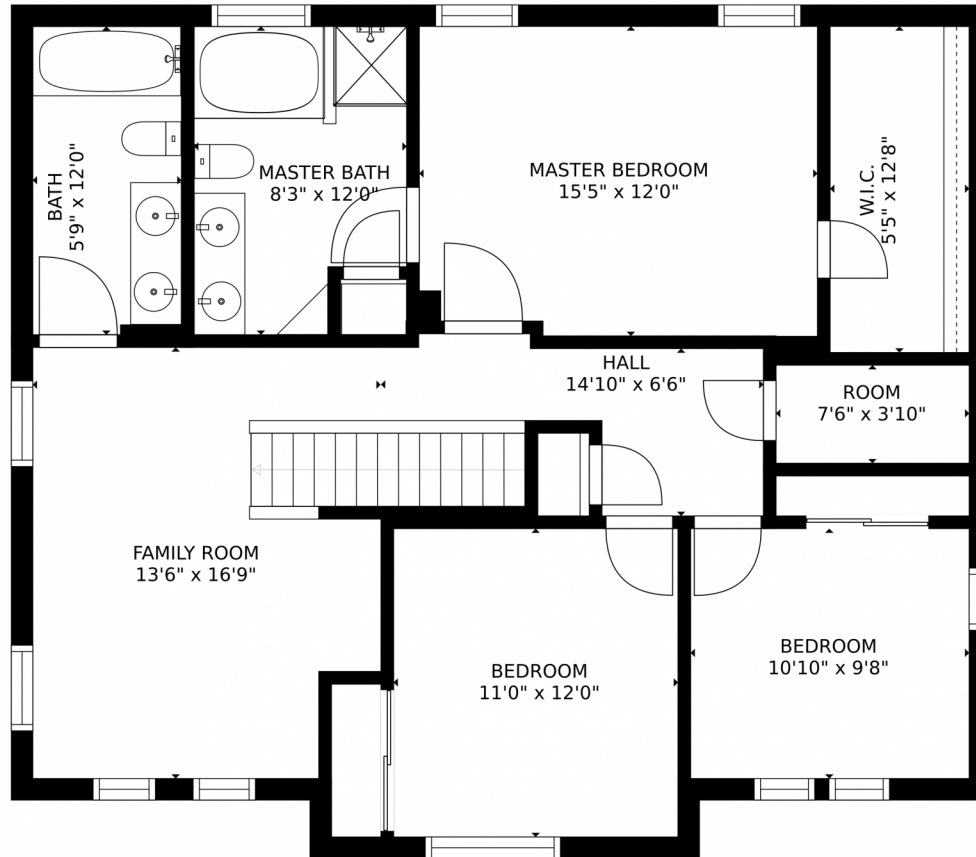

13660 Leyden Court, Thornton, CO 80602 – All Levels

GROSS INTERNAL AREA
FLOOR 1: 1156 sq. ft, FLOOR 2: 1091 sq. ft
EXCLUDED AREAS: , PATIO: 624 sq. ft
PORCH: 118 sq. ft, GARAGE: 386 sq. ft
TOTAL: 2248 sq. ft
SIZES AND DIMENSIONS ARE APPROXIMATE, ACTUAL MAY VARY.

13660 Leyden Court, Thornton, CO 80602 – Main Level

GROSS INTERNAL AREA
FLOOR 1: 1156 sq. ft, FLOOR 2: 1091 sq. ft
EXCLUDED AREAS: , PATIO: 624 sq. ft
PORCH: 118 sq. ft, GARAGE: 386 sq. ft
TOTAL: 2248 sq. ft
SIZES AND DIMENSIONS ARE APPROXIMATE, ACTUAL MAY VARY.

GROSS INTERNAL AREA
FLOOR 1: 1156 sq. ft, FLOOR 2: 1091 sq. ft
EXCLUDED AREAS: , PATIO: 624 sq. ft
PORCH: 118 sq. ft, GARAGE: 386 sq. ft
TOTAL: 2248 sq. ft
SIZES AND DIMENSIONS ARE APPROXIMATE, ACTUAL MAY VARY.