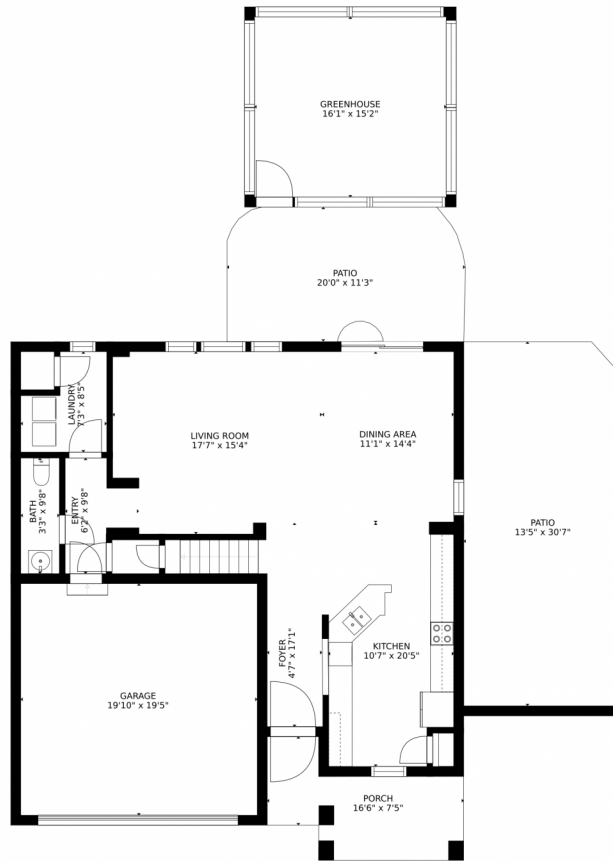

13660 Leyden Court, Thornton, CO 80602 – All Levels

GROSS INTERNAL AREA
FLOOR 1: 1156 sq. ft, FLOOR 2: 1091 sq. ft
EXCLUDED AREAS: , PATIO: 624 sq. ft
PORCH: 118 sq. ft, GARAGE: 386 sq. ft
TOTAL: 2248 sq. ft
SIZES AND DIMENSIONS ARE APPROXIMATE, ACTUAL MAY VARY.

13660 Leyden Court, Thornton, CO 80602 – Main Level

GROSS INTERNAL AREA
FLOOR 1: 1156 sq. ft, FLOOR 2: 1091 sq. ft
EXCLUDED AREAS: , PATIO: 624 sq. ft
PORCH: 118 sq. ft, GARAGE: 386 sq. ft
TOTAL: 2248 sq. ft
SIZES AND DIMENSIONS ARE APPROXIMATE, ACTUAL MAY VARY.

GROSS INTERNAL AREA
FLOOR 1: 1156 sq. ft, FLOOR 2: 1091 sq. ft
EXCLUDED AREAS: , PATIO: 624 sq. ft
PORCH: 118 sq. ft, GARAGE: 386 sq. ft
TOTAL: 2248 sq. ft
SIZES AND DIMENSIONS ARE APPROXIMATE, ACTUAL MAY VARY.