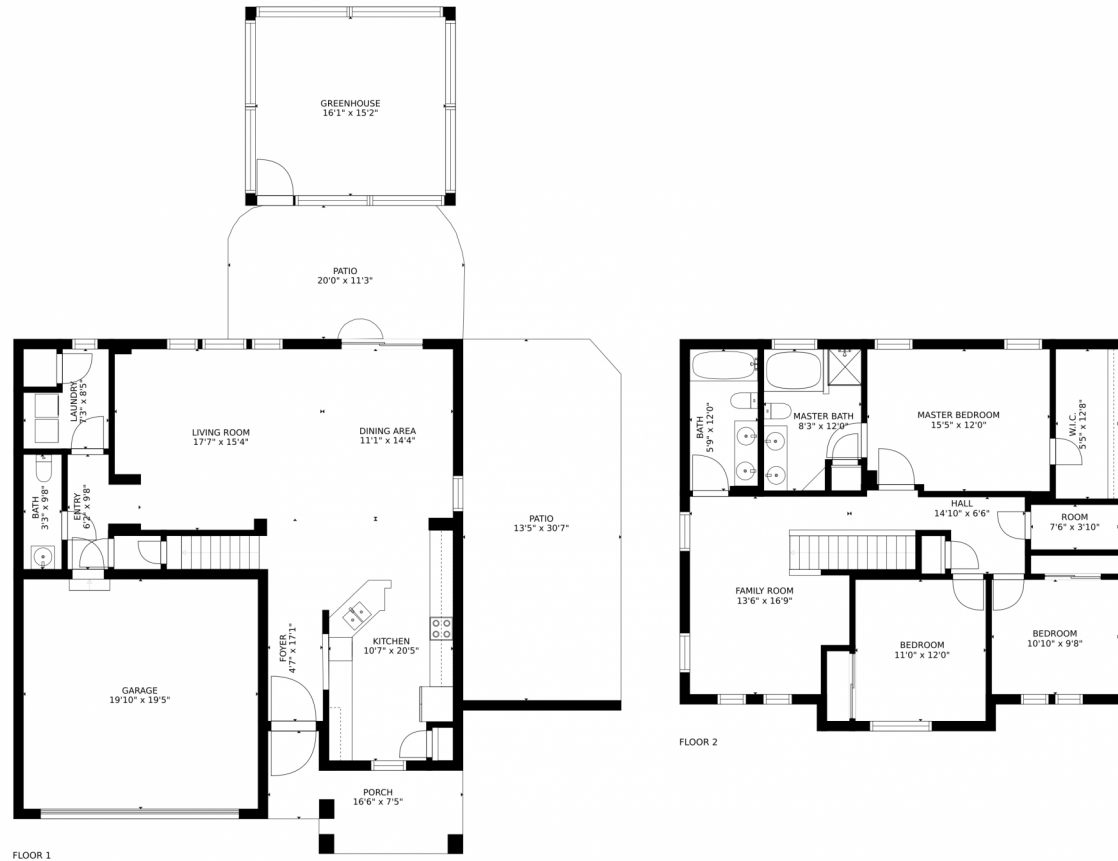

13660 Leyden Court, Thornton, CO 80602 – All Levels

GROSS INTERNAL AREA
FLOOR 1: 1156 sq. ft, FLOOR 2: 1091 sq. ft
EXCLUDED AREAS: , PATIO: 624 sq. ft
PORCH: 118 sq. ft, GARAGE: 386 sq. ft
TOTAL: 2248 sq. ft
SIZES AND DIMENSIONS ARE APPROXIMATE, ACTUAL MAY VARY.

13660 Leyden Court, Thornton, CO 80602 – Main Level

GROSS INTERNAL AREA
FLOOR 1: 1156 sq. ft, FLOOR 2: 1091 sq. ft
EXCLUDED AREAS: , PATIO: 624 sq. ft
PORCH: 118 sq. ft, GARAGE: 386 sq. ft
TOTAL: 2248 sq. ft
SIZES AND DIMENSIONS ARE APPROXIMATE, ACTUAL MAY VARY.

GROSS INTERNAL AREA
FLOOR 1: 1156 sq. ft, FLOOR 2: 1091 sq. ft
EXCLUDED AREAS: , PATIO: 624 sq. ft
PORCH: 118 sq. ft, GARAGE: 386 sq. ft
TOTAL: 2248 sq. ft
SIZES AND DIMENSIONS ARE APPROXIMATE, ACTUAL MAY VARY.