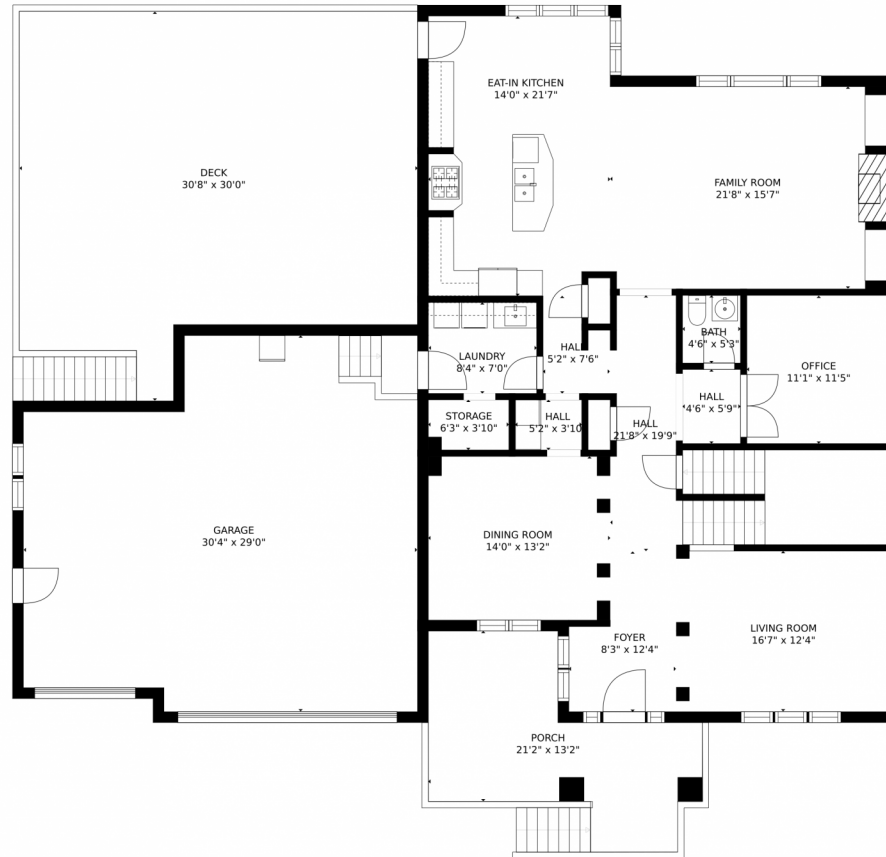

# 14022 Crestone Circle, Broomfield, CO 80023 – Main Level

GROSS INTERNAL AREA  
FLOOR 1: 1720 sq. ft, FLOOR 2: 1720 sq. ft  
FLOOR 3: 1425 sq. ft, EXCLUDED AREAS:  
PATIO: 516 sq. ft, DECK: 778 sq. ft  
PORCH: 226 sq. ft, GARAGE: 790 sq. ft  
TOTAL: 4865 sq. ft  
SIZES AND DIMENSIONS ARE APPROXIMATE, ACTUAL MAY VARY.

# 14022 Crestone Circle, Broomfield, CO 80023 – Upper Level

GROSS INTERNAL AREA  
FLOOR 1: 1720 sq. ft. FLOOR 2: 1720 sq. ft.  
FLOOR 3: 1425 sq. ft. EXCLUDED AREAS:  
PATIO: 516 sq. ft. DECK: 778 sq. ft.  
PORCH: 226 sq. ft. GARAGE: 790 sq. ft.  
TOTAL: 4865 sq. ft.  
SIZES AND DIMENSIONS ARE APPROXIMATE, ACTUAL MAY VARY.

# 14022 Crestone Circle, Broomfield, CO 80023 – Lower Level

GROSS INTERNAL AREA  
FLOOR 1: 1720 sq. ft, FLOOR 2: 1720 sq. ft  
FLOOR 3: 1425 sq. ft, EXCLUDED AREAS:  
PATIO: 516 sq. ft, DECK: 778 sq. ft  
PORCH: 226 sq. ft, GARAGE: 790 sq. ft  
TOTAL: 4865 sq. ft  
SIZES AND DIMENSIONS ARE APPROXIMATE, ACTUAL MAY VARY.

# 14022 Crestone Circle, Broomfield, CO 80023 – All Levels

GROSS INTERNAL AREA  
FLOOR 1: 1720 sq. ft, FLOOR 2: 1720 sq. ft  
FLOOR 3: 1425 sq. ft, EXCLUDED AREAS:  
PATIO: 516 sq. ft, DECK: 778 sq. ft  
PORCH: 226 sq. ft, GARAGE: 790 sq. ft  
TOTAL: 4865 sq. ft  
SIZES AND DIMENSIONS ARE APPROXIMATE, ACTUAL MAY VARY.