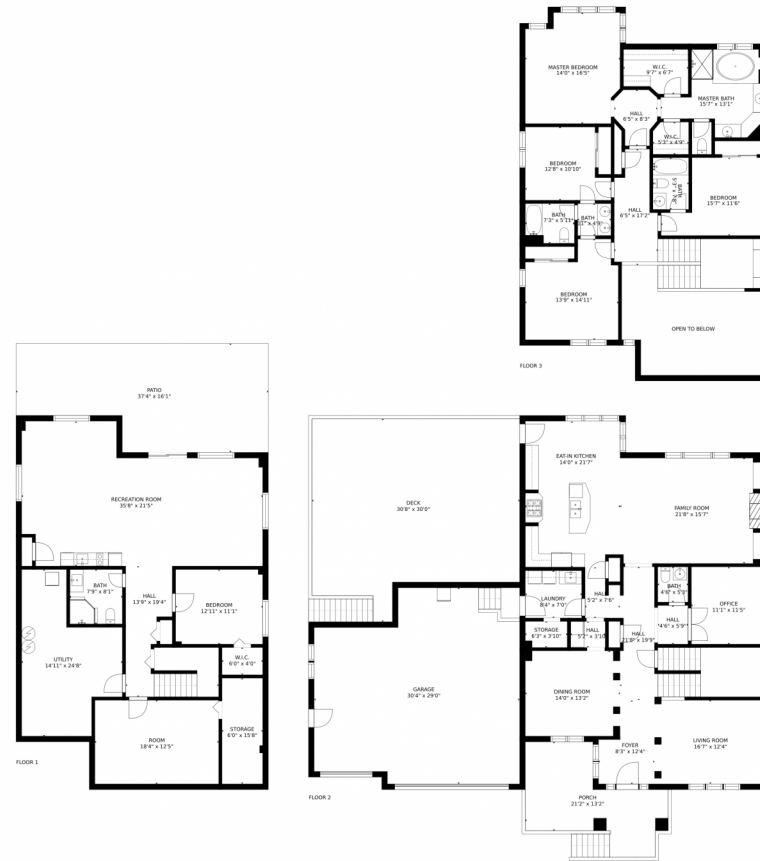

# 14022 Crestone Circle, Broomfield, CO 80023 – Main Level

GROSS INTERNAL AREA  
FLOOR 1: 1720 sq. ft, FLOOR 2: 1720 sq. ft  
FLOOR 3: 1425 sq. ft, EXCLUDED AREAS:  
PATIO: 516 sq. ft, DECK: 778 sq. ft  
PORCH: 226 sq. ft, GARAGE: 790 sq. ft  
TOTAL: 4865 sq. ft  
SIZES AND DIMENSIONS ARE APPROXIMATE, ACTUAL MAY VARY.

# 14022 Crestone Circle, Broomfield, CO 80023 – Upper Level

GROSS INTERNAL AREA  
FLOOR 1: 1720 sq. ft. FLOOR 2: 1720 sq. ft.  
FLOOR 3: 1425 sq. ft. EXCLUDED AREAS:  
PATIO: 516 sq. ft. DECK: 778 sq. ft.  
PORCH: 226 sq. ft. GARAGE: 790 sq. ft.  
TOTAL: 4865 sq. ft.  
SIZES AND DIMENSIONS ARE APPROXIMATE, ACTUAL MAY VARY.

# 14022 Crestone Circle, Broomfield, CO 80023 – Lower Level

GROSS INTERNAL AREA  
FLOOR 1: 1720 sq. ft, FLOOR 2: 1720 sq. ft  
FLOOR 3: 1425 sq. ft, EXCLUDED AREAS:  
PATIO: 516 sq. ft, DECK: 778 sq. ft  
PORCH: 226 sq. ft, GARAGE: 790 sq. ft  
TOTAL: 4865 sq. ft  
SIZES AND DIMENSIONS ARE APPROXIMATE, ACTUAL MAY VARY.

# 14022 Crestone Circle, Broomfield, CO 80023 – All Levels

GROSS INTERNAL AREA  
FLOOR 1: 1720 sq. ft, FLOOR 2: 1720 sq. ft  
FLOOR 3: 1425 sq. ft, EXCLUDED AREAS:  
PATIO: 516 sq. ft, DECK: 778 sq. ft  
PORCH: 226 sq. ft, GARAGE: 790 sq. ft  
TOTAL: 4865 sq. ft  
SIZES AND DIMENSIONS ARE APPROXIMATE, ACTUAL MAY VARY.