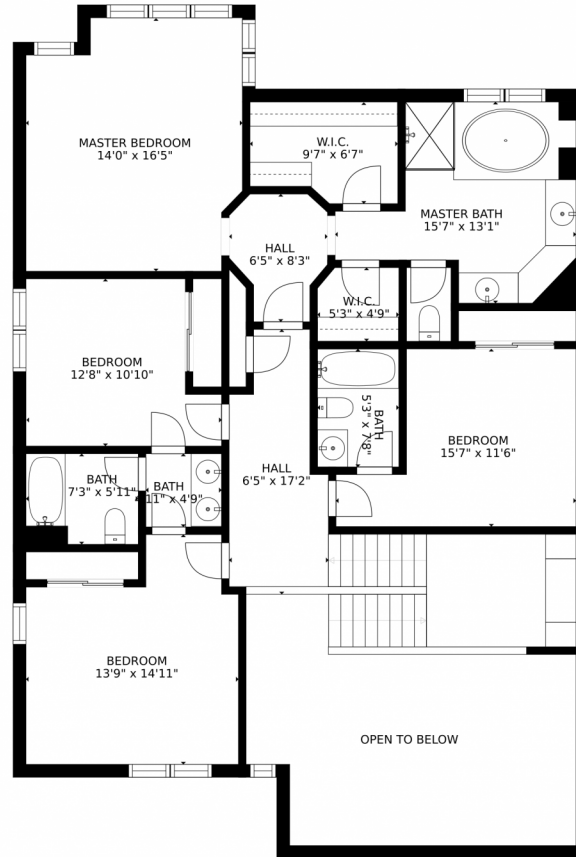

# 14022 Crestone Circle, Broomfield, CO 80023 – Main Level

GROSS INTERNAL AREA  
FLOOR 1: 1720 sq. ft, FLOOR 2: 1720 sq. ft  
FLOOR 3: 1425 sq. ft, EXCLUDED AREAS:  
PATIO: 516 sq. ft, DECK: 778 sq. ft  
PORCH: 226 sq. ft, GARAGE: 790 sq. ft  
TOTAL: 4865 sq. ft  
SIZES AND DIMENSIONS ARE APPROXIMATE, ACTUAL MAY VARY.

Disclaimer: Sizes and Dimensions are Approximate, Actual May Vary.

**Paul Deakin**  
303-587-0043  
deakinrealestate@msn.com

Scan code  
for more  
property  
details

# 14022 Crestone Circle, Broomfield, CO 80023 – Upper Level

GROSS INTERNAL AREA  
FLOOR 1: 1720 sq. ft. FLOOR 2: 1720 sq. ft.  
FLOOR 3: 1425 sq. ft. EXCLUDED AREAS:  
PATIO: 516 sq. ft. DECK: 778 sq. ft.  
PORCH: 226 sq. ft. GARAGE: 790 sq. ft.  
TOTAL: 4865 sq. ft.  
SIZES AND DIMENSIONS ARE APPROXIMATE, ACTUAL MAY VARY.

# 14022 Crestone Circle, Broomfield, CO 80023 – Lower Level

GROSS INTERNAL AREA  
FLOOR 1: 1720 sq. ft, FLOOR 2: 1720 sq. ft  
FLOOR 3: 1425 sq. ft, EXCLUDED AREAS:  
PATIO: 516 sq. ft, DECK: 778 sq. ft  
PORCH: 226 sq. ft, GARAGE: 790 sq. ft  
TOTAL: 4865 sq. ft  
SIZES AND DIMENSIONS ARE APPROXIMATE, ACTUAL MAY VARY.