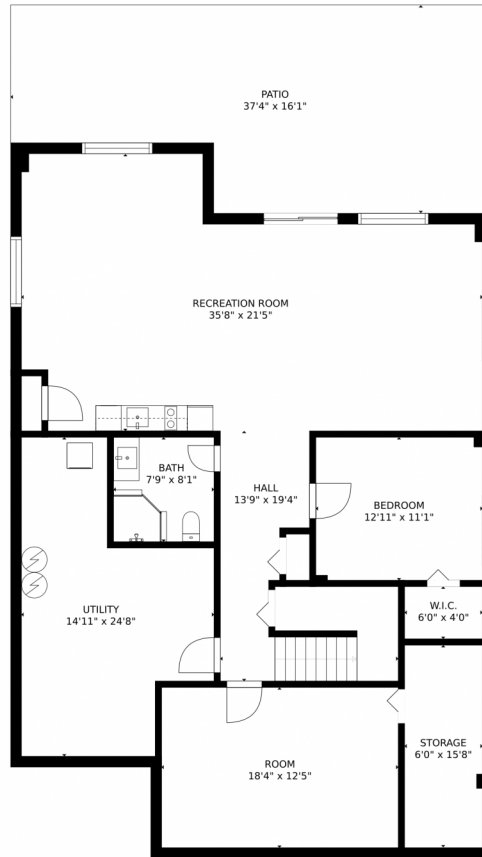

# 14022 Crestone Circle, Broomfield, CO 80023 – Main Level

GROSS INTERNAL AREA  
FLOOR 1: 1720 sq. ft, FLOOR 2: 1720 sq. ft  
FLOOR 3: 1425 sq. ft, EXCLUDED AREAS:  
PATIO: 516 sq. ft, DECK: 778 sq. ft  
PORCH: 226 sq. ft, GARAGE: 790 sq. ft  
TOTAL: 4865 sq. ft  
SIZES AND DIMENSIONS ARE APPROXIMATE, ACTUAL MAY VARY.

# 14022 Crestone Circle, Broomfield, CO 80023 – Upper Level

GROSS INTERNAL AREA  
FLOOR 1: 1720 sq. ft. FLOOR 2: 1720 sq. ft.  
FLOOR 3: 1425 sq. ft. EXCLUDED AREAS:  
PATIO: 516 sq. ft. DECK: 778 sq. ft.  
PORCH: 226 sq. ft. GARAGE: 790 sq. ft.  
TOTAL: 4865 sq. ft.  
SIZES AND DIMENSIONS ARE APPROXIMATE, ACTUAL MAY VARY.

Disclaimer: Sizes and Dimensions are Approximate, Actual May Vary.

**Paul Deakin**  
303-587-0043  
deakinrealestate@msn.com

Scan code  
for more  
property  
details

# 14022 Crestone Circle, Broomfield, CO 80023 – Lower Level

GROSS INTERNAL AREA  
FLOOR 1: 1720 sq. ft, FLOOR 2: 1720 sq. ft  
FLOOR 3: 1425 sq. ft, EXCLUDED AREAS:  
PATIO: 516 sq. ft, DECK: 778 sq. ft  
PORCH: 226 sq. ft, GARAGE: 790 sq. ft  
TOTAL: 4865 sq. ft  
SIZES AND DIMENSIONS ARE APPROXIMATE, ACTUAL MAY VARY.