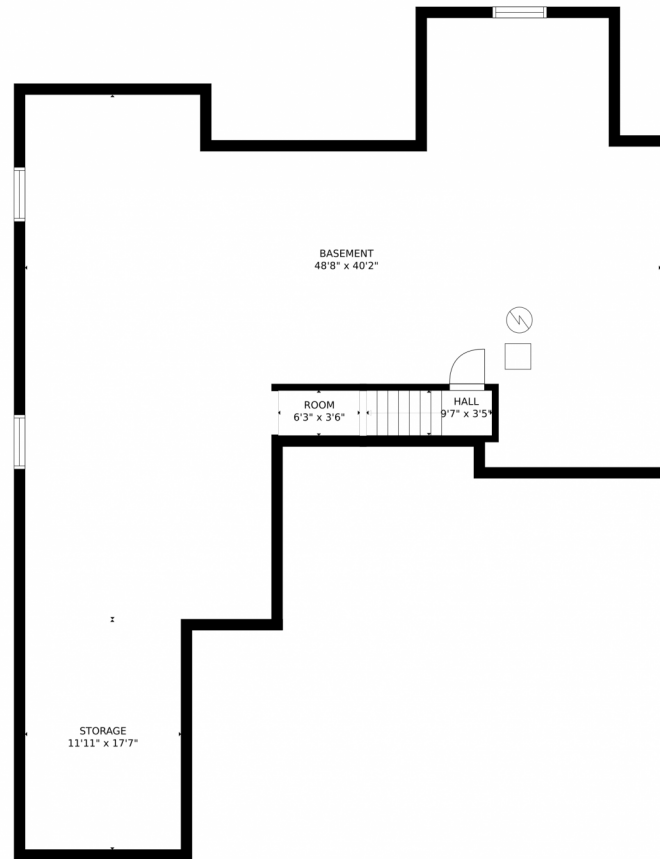

554 Buckskin Rd,, Berthoud, CO 80513 – Main Level

GROSS INTERNAL AREA
FLOOR 1: 1770 sq. ft, FLOOR 2: 1770 sq. ft
EXCLUDED AREAS: , PATIO: 249 sq. ft
PORCH: 95 sq. ft, GARAGE: 1075 sq. ft
TOTAL: 3541 sq. ft
SIZES AND DIMENSIONS ARE APPROXIMATE, ACTUAL MAY VARY.

554 Buckskin Rd., Berthoud, CO 80513 — Lower Level

GROSS INTERNAL AREA
FLOOR 1: 1770 sq. ft, FLOOR 2: 1770 sq. ft
EXCLUDED AREAS: , PATIO: 249 sq. ft
PORCH: 95 sq. ft, GARAGE: 1075 sq. ft
TOTAL: 3541 sq. ft
SIZES AND DIMENSIONS ARE APPROXIMATE, ACTUAL MAY VARY.

GROSS INTERNAL AREA
FLOOR 1: 1770 sq. ft, FLOOR 2: 1770 sq. ft
EXCLUDED AREAS: , PATIO: 249 sq. ft
PORCH: 95 sq. ft, GARAGE: 1075 sq. ft
TOTAL: 3541 sq. ft
SIZES AND DIMENSIONS ARE APPROXIMATE, ACTUAL MAY VARY.