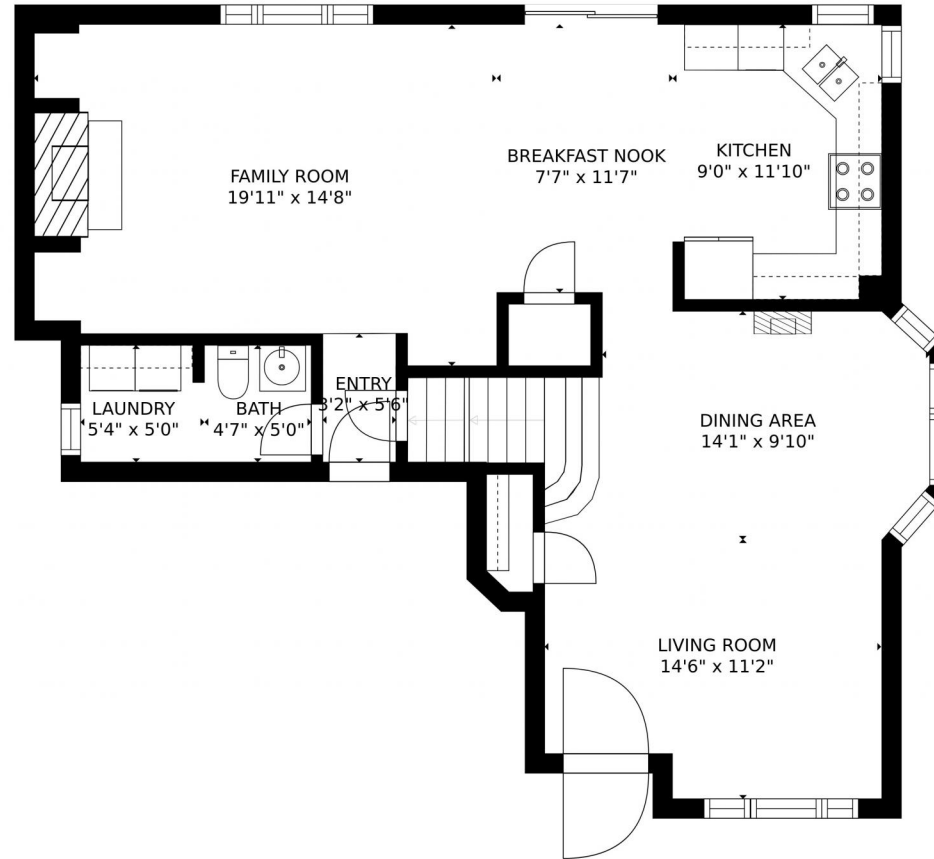

# 1266 S Idalia Court, Superior, CO 80027 – All levels

GROSS INTERNAL AREA  
FLOOR 1: 518 sq. ft, FLOOR 2: 905 sq. ft  
FLOOR 3: 935 sq. ft  
TOTAL: 2358 sq. ft  
SIZES AND DIMENSIONS ARE APPROXIMATE, ACTUAL MAY VARY.

Disclaimer: Sizes and Dimensions are Approximate, Actual May Vary.

**Azam Aslamy**  
303-746-8381  
azam@metro21realestate.com

GROSS INTERNAL AREA  
FLOOR 1: 518 sq. ft, FLOOR 2: 905 sq. ft  
FLOOR 3: 935 sq. ft  
TOTAL: 2358 sq. ft  
SIZES AND DIMENSIONS ARE APPROXIMATE, ACTUAL MAY VARY.

Disclaimer: Sizes and Dimensions are Approximate, Actual May Vary.

**Azam Aslamy**  
303-746-8381  
azam@metro21realestate.com

1266 S Idalia Court, Superior, CO 80027 – 2nd Level

GROSS INTERNAL AREA  
FLOOR 1: 518 sq. ft, FLOOR 2: 905 sq. ft  
FLOOR 3: 935 sq. ft  
TOTAL: 2358 sq. ft  
SIZES AND DIMENSIONS ARE APPROXIMATE, ACTUAL MAY VARY.