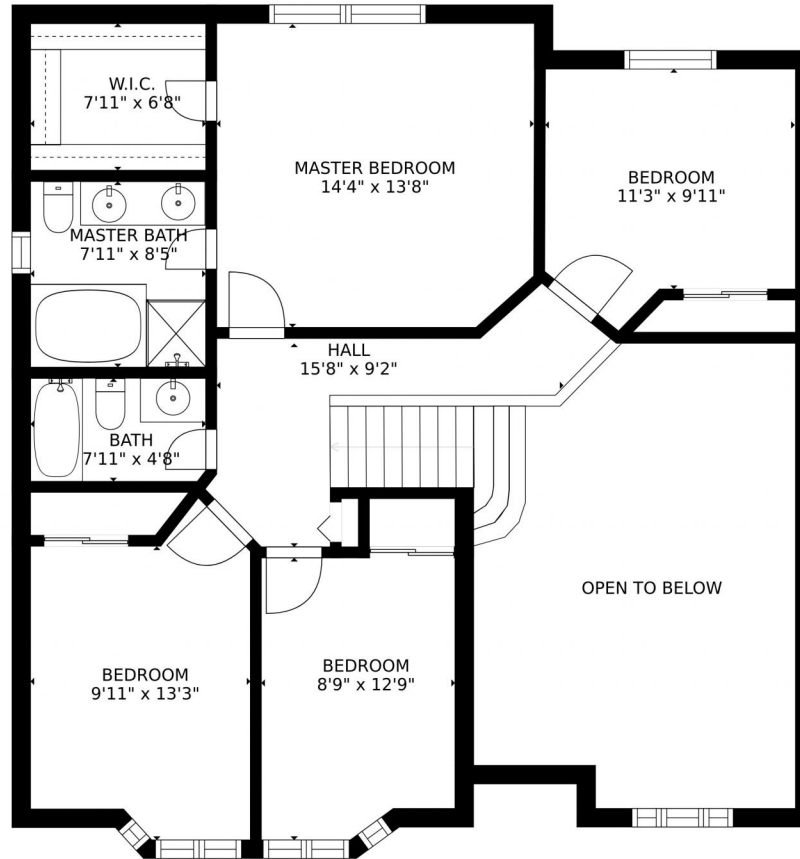

# 1266 S Idalia Court, Superior, CO 80027 – All levels

GROSS INTERNAL AREA  
FLOOR 1: 518 sq. ft, FLOOR 2: 905 sq. ft  
FLOOR 3: 935 sq. ft  
TOTAL: 2358 sq. ft  
SIZES AND DIMENSIONS ARE APPROXIMATE, ACTUAL MAY VARY.

Disclaimer: Sizes and Dimensions are Approximate, Actual May Vary.

**Azam Aslamy**  
303-746-8381  
azam@metro21realestate.com

GROSS INTERNAL AREA  
FLOOR 1: 518 sq. ft, FLOOR 2: 905 sq. ft  
FLOOR 3: 935 sq. ft  
TOTAL: 2358 sq. ft  
SIZES AND DIMENSIONS ARE APPROXIMATE, ACTUAL MAY VARY.

Disclaimer: Sizes and Dimensions are Approximate, Actual May Vary.

**Azam Aslamy**  
303-746-8381  
azam@metro21realestate.com

1266 S Idalia Court, Superior, CO 80027 – 2nd Level

GROSS INTERNAL AREA  
FLOOR 1: 518 sq. ft, FLOOR 2: 905 sq. ft  
FLOOR 3: 935 sq. ft  
TOTAL: 2358 sq. ft  
SIZES AND DIMENSIONS ARE APPROXIMATE, ACTUAL MAY VARY.