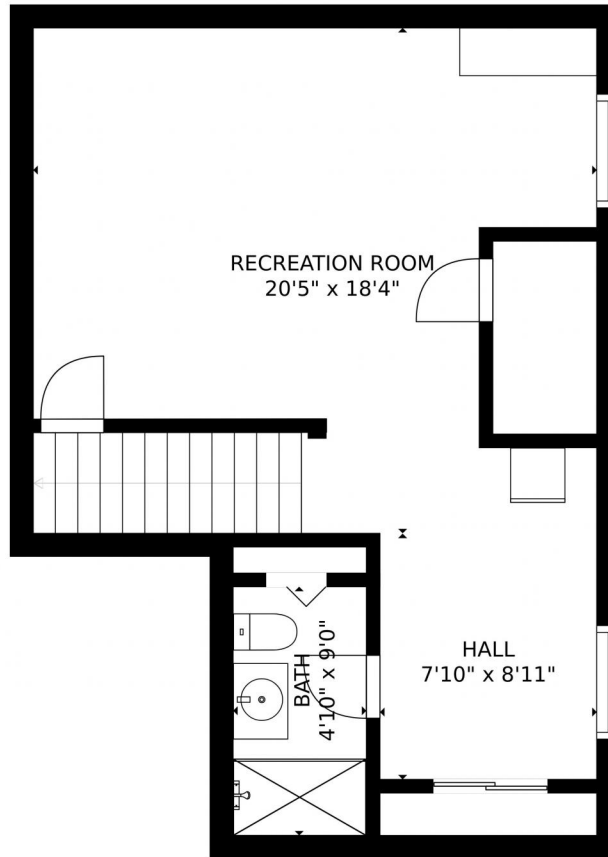

# 1266 S Idalia Court, Superior, CO 80027 – All levels

GROSS INTERNAL AREA  
FLOOR 1: 518 sq. ft, FLOOR 2: 905 sq. ft  
FLOOR 3: 935 sq. ft  
TOTAL: 2358 sq. ft  
SIZES AND DIMENSIONS ARE APPROXIMATE, ACTUAL MAY VARY.

Disclaimer: Sizes and Dimensions are Approximate, Actual May Vary.

**Azam Aslamy**  
303-746-8381  
azam@metro21realestate.com

GROSS INTERNAL AREA  
FLOOR 1: 518 sq. ft, FLOOR 2: 905 sq. ft  
FLOOR 3: 935 sq. ft  
TOTAL: 2358 sq. ft  
SIZES AND DIMENSIONS ARE APPROXIMATE, ACTUAL MAY VARY.

Disclaimer: Sizes and Dimensions are Approximate, Actual May Vary.

**Azam Aslamy**  
303-746-8381  
azam@metro21realestate.com

1266 S Idalia Court, Superior, CO 80027 – 2nd Level

GROSS INTERNAL AREA  
FLOOR 1: 518 sq. ft, FLOOR 2: 905 sq. ft  
FLOOR 3: 935 sq. ft  
TOTAL: 2358 sq. ft  
SIZES AND DIMENSIONS ARE APPROXIMATE, ACTUAL MAY VARY.