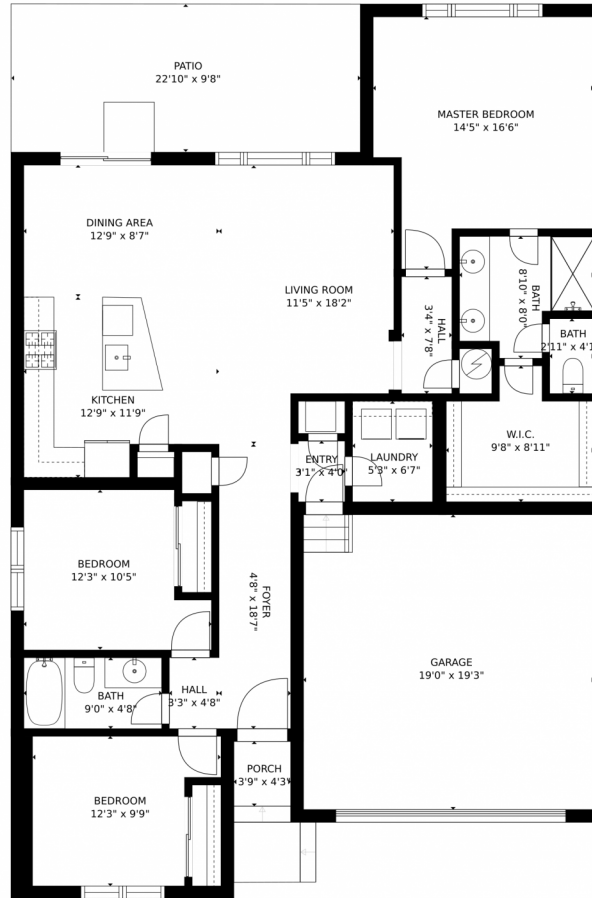

537 Ranchhand Drive, Berthoud, CO 80513 – Floor Plan

SIZES AND DIMENSIONS ARE APPROXIMATE, ACTUAL MAY VARY.

Disclaimer: Sizes and Dimensions are Approximate, Actual May Vary.

Taylor Haas

303-665-7368

taylorh@coloradorpm.com