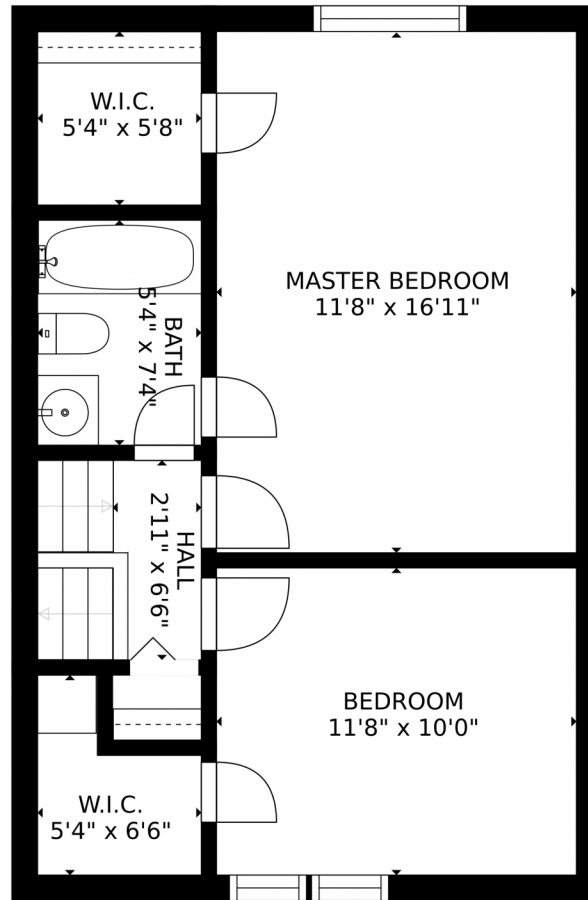

2014 S Idalia Street, Aurora, CO 80013 – Main Level

SIZES AND DIMENSIONS ARE APPROXIMATE, ACTUAL MAY VARY.

Disclaimer: Sizes and Dimensions are Approximate, Actual May Vary.

**Tatyana Sturm**  
720-350-5909  
tatyana@exitrealtydtc.com  
<https://thestorckteam.com>

2014 S Idalia Street, Aurora, CO 80013 – Upper Level

SIZES AND DIMENSIONS ARE APPROXIMATE, ACTUAL MAY VARY.

Disclaimer: Sizes and Dimensions are Approximate, Actual May Vary.

**Tatyana Sturm**  
720-350-5909  
tatyana@exitrealtydtc.com  
<https://thestorckteam.com>