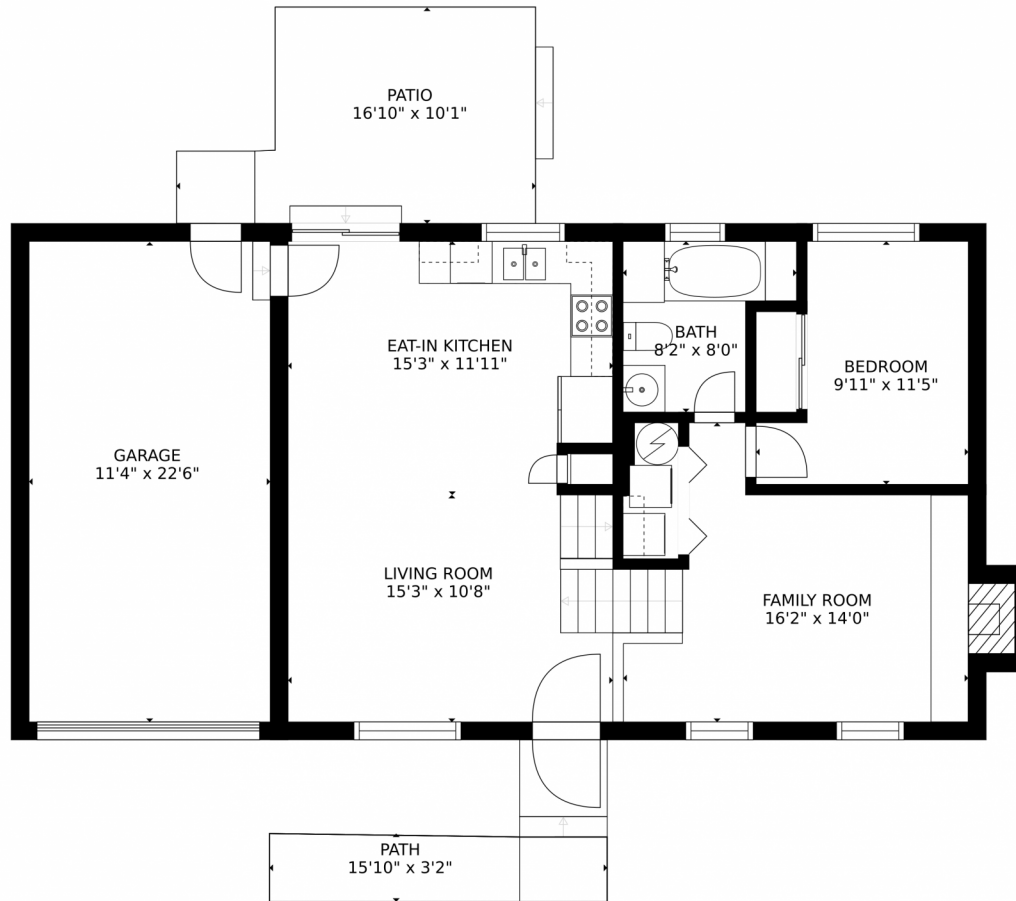

2014 S Idalia Street, Aurora, CO 80013 – Main Level

SIZES AND DIMENSIONS ARE APPROXIMATE, ACTUAL MAY VARY.

Disclaimer: Sizes and Dimensions are Approximate, Actual May Vary.

**Tatyana Sturm**  
720-350-5909  
tatyana@exitrealtydtc.com  
<https://thestorckteam.com>

2014 S Idalia Street, Aurora, CO 80013 – Upper Level

SIZES AND DIMENSIONS ARE APPROXIMATE, ACTUAL MAY VARY.

Disclaimer: Sizes and Dimensions are Approximate, Actual May Vary.

**Tatyana Sturm**  
720-350-5909  
tatyana@exitrealtydtc.com  
<https://thestorckteam.com>