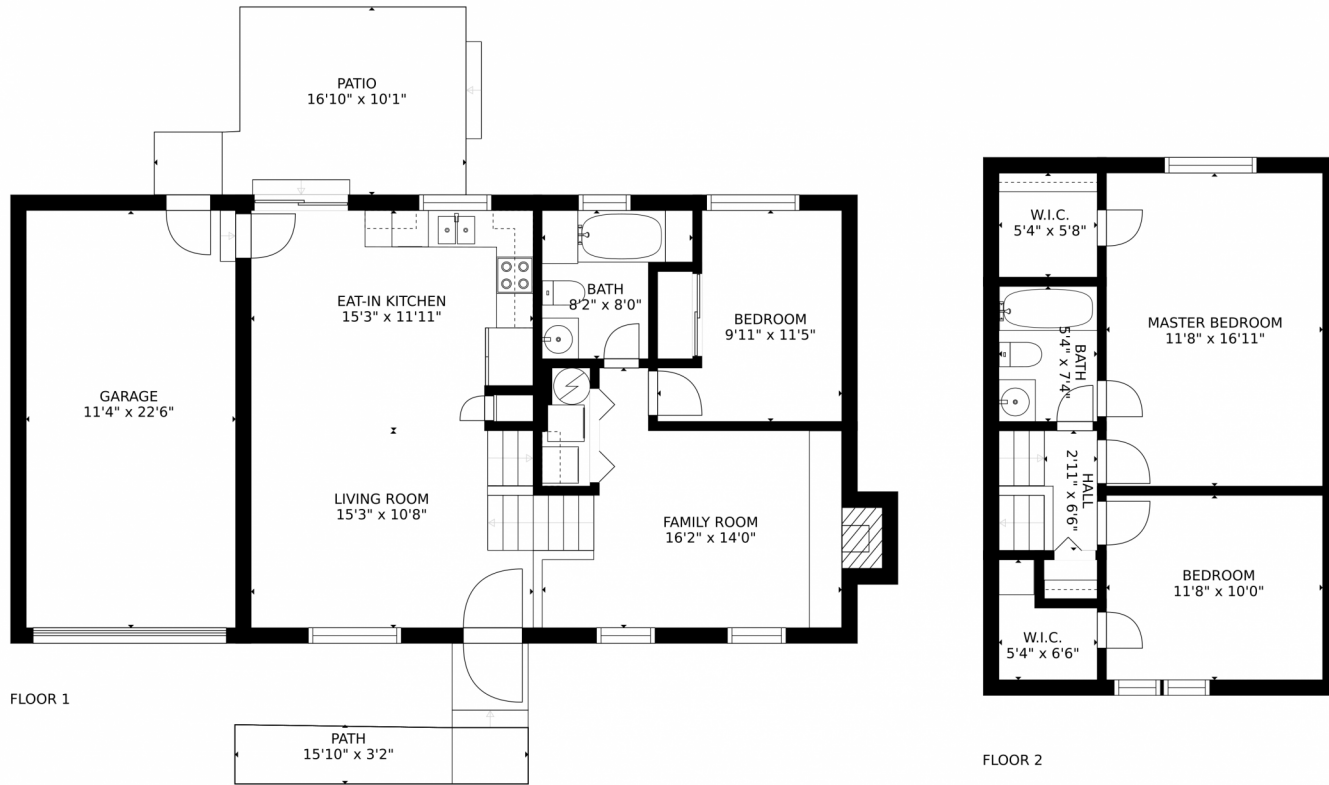

2014 S Idalia Street, Aurora, CO 80013 – Main Level

SIZES AND DIMENSIONS ARE APPROXIMATE, ACTUAL MAY VARY.

Disclaimer: Sizes and Dimensions are Approximate, Actual May Vary.

**Tatyana Sturm**  
720-350-5909  
tatyana@exitrealtydtc.com  
<https://thestorckteam.com>

2014 S Idalia Street, Aurora, CO 80013 – Upper Level

SIZES AND DIMENSIONS ARE APPROXIMATE, ACTUAL MAY VARY.

Disclaimer: Sizes and Dimensions are Approximate, Actual May Vary.

**Tatyana Sturm**  
720-350-5909  
tatyana@exitrealtydtc.com  
<https://thestorckteam.com>

# 2014 S Idalia Street, Aurora, CO 80013 – All Levels

SIZES AND DIMENSIONS ARE APPROXIMATE, ACTUAL MAY VARY.

Disclaimer: Sizes and Dimensions are Approximate, Actual May Vary.

**Tatyana Sturm**  
720-350-5909  
tatyana@exitrealttydc.com  
<https://thestorckteam.com>