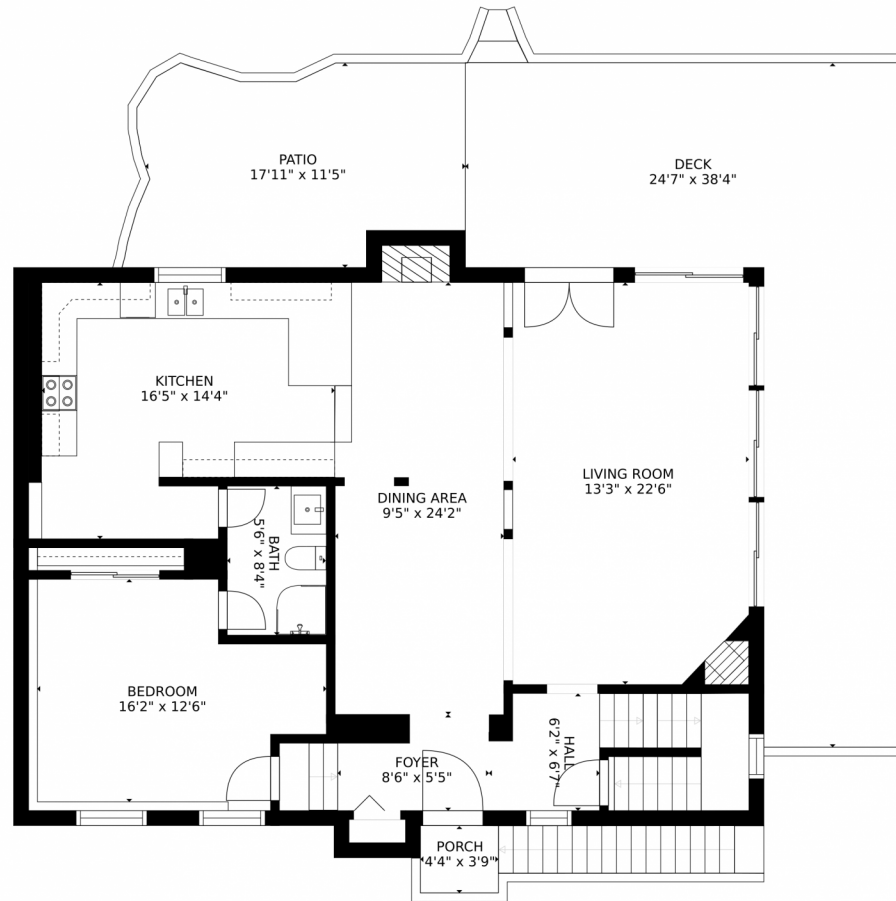

503 Hawthorn Place, Colorado Springs, CO 80906 – Main Level

SIZES AND DIMENSIONS ARE APPROXIMATE, ACTUAL MAY VARY.

Disclaimer: Sizes and Dimensions are Approximate, Actual May Vary.

Tony Deppe
719-200-5145
tony@tonydeppe.com

503 Hawthorn Place, Colorado Springs, CO 80906 – Upper Level

SIZES AND DIMENSIONS ARE APPROXIMATE, ACTUAL MAY VARY.

Disclaimer: Sizes and Dimensions are Approximate, Actual May Vary.

Tony Deppe
719-200-5145
tony@tonydeppe.com