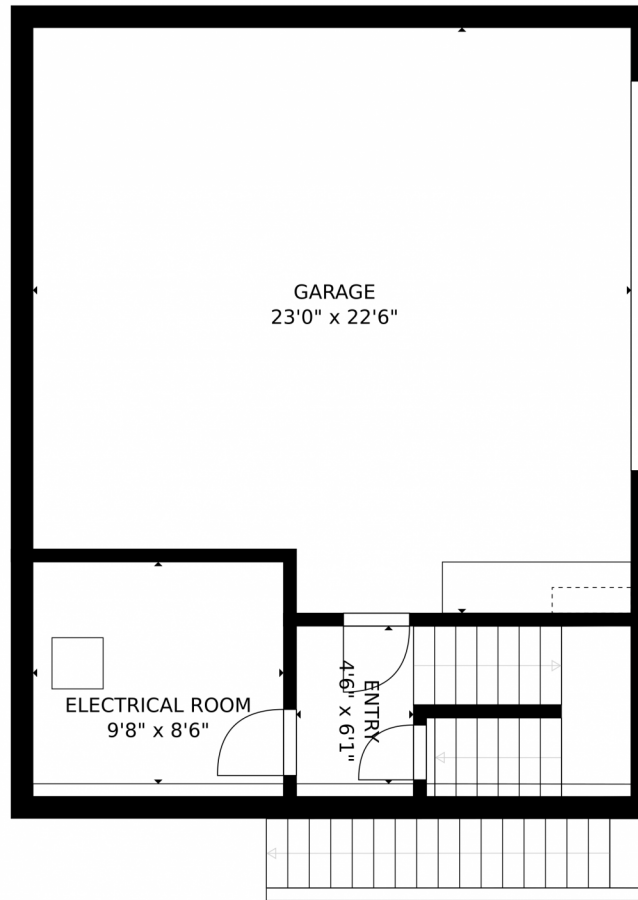

503 Hawthorn Place, Colorado Springs, CO 80906 – Lower Level

SIZES AND DIMENSIONS ARE APPROXIMATE, ACTUAL MAY VARY.

Disclaimer: Sizes and Dimensions are Approximate, Actual May Vary.

Tony Deppe
719-200-5145
tony@tonydeppe.com