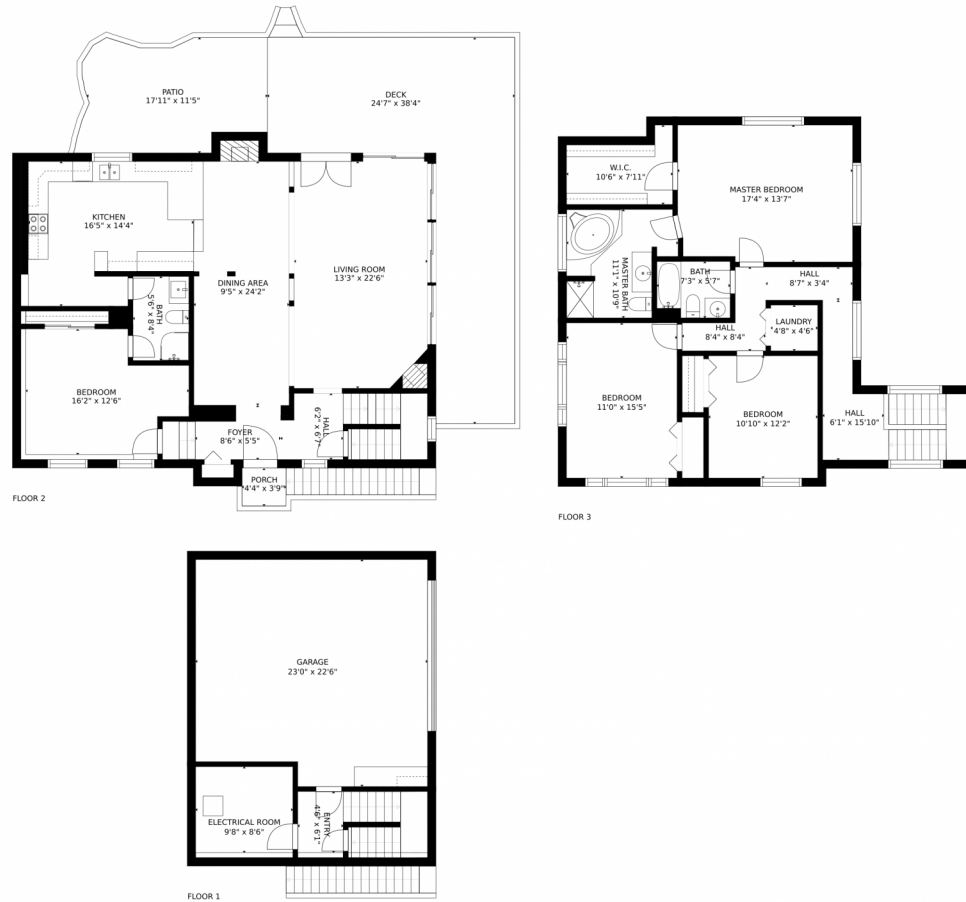

503 Hawthorn Place, Colorado Springs, CO 80906 – All Levels

SIZES AND DIMENSIONS ARE APPROXIMATE, ACTUAL MAY VARY.

Disclaimer: Sizes and Dimensions are Approximate, Actual May Vary.

Tony Deppe
719-200-5145
tony@tonydeppe.com