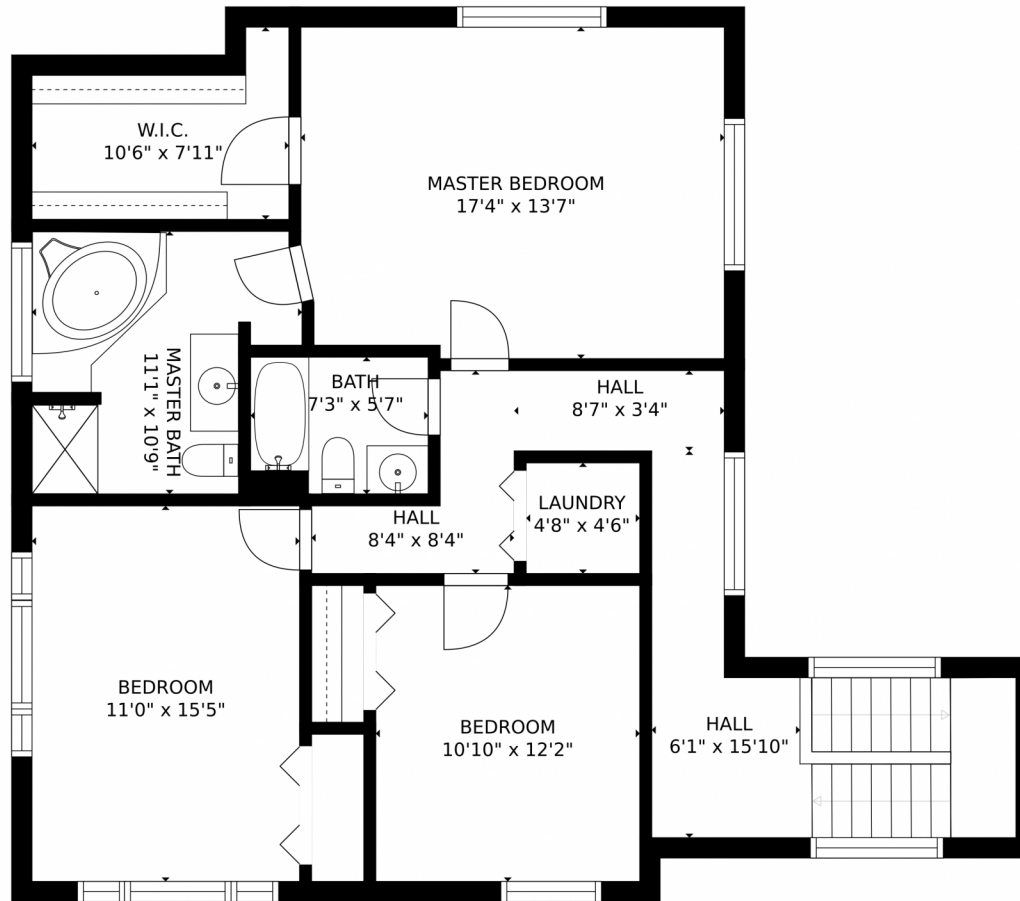

503 Hawthorn Place, Colorado Springs, CO 80906 – Main Level

SIZES AND DIMENSIONS ARE APPROXIMATE, ACTUAL MAY VARY.

Disclaimer: Sizes and Dimensions are Approximate, Actual May Vary.

Tony Deppe
719-200-5145
tony@tonydeppe.com

503 Hawthorn Place, Colorado Springs, CO 80906 – Upper Level

SIZES AND DIMENSIONS ARE APPROXIMATE, ACTUAL MAY VARY.

Disclaimer: Sizes and Dimensions are Approximate, Actual May Vary.

Tony Deppe
719-200-5145
tony@tonydeppe.com