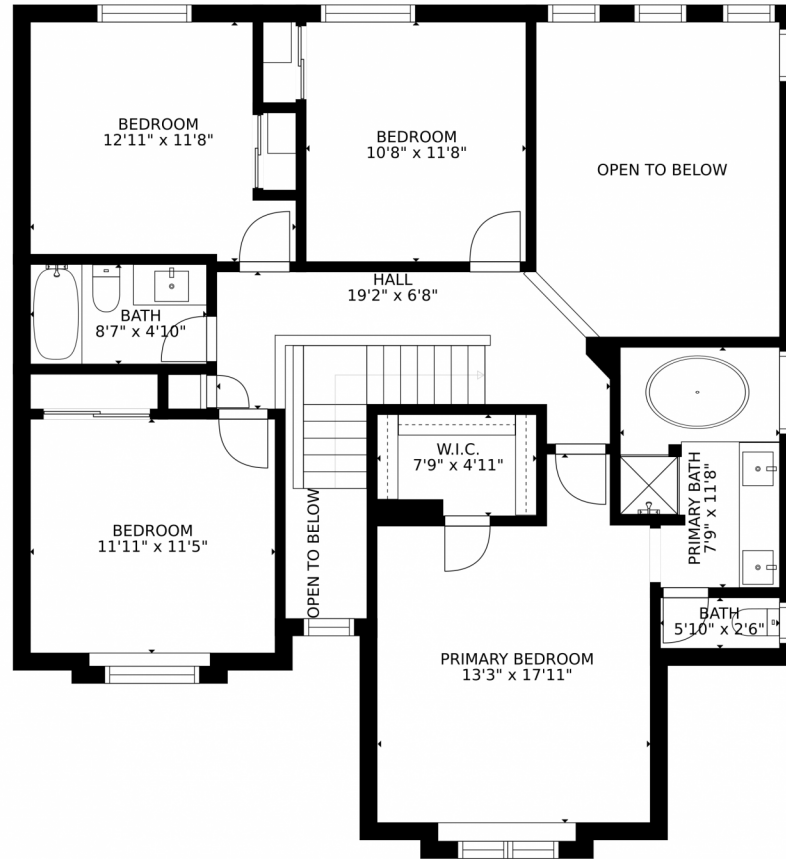

6635 Stonehedge Drive, Colorado Springs, CO 80918 – 2nd Level

Estimated areas

Disclaimer: Sizes and Dimensions are Approximate, Actual May Vary.

Samantha Maldonado
719-499-2157
MontlorSam@gmail.com
<https://montlorsam.findme.homes>

Scan code for more property details