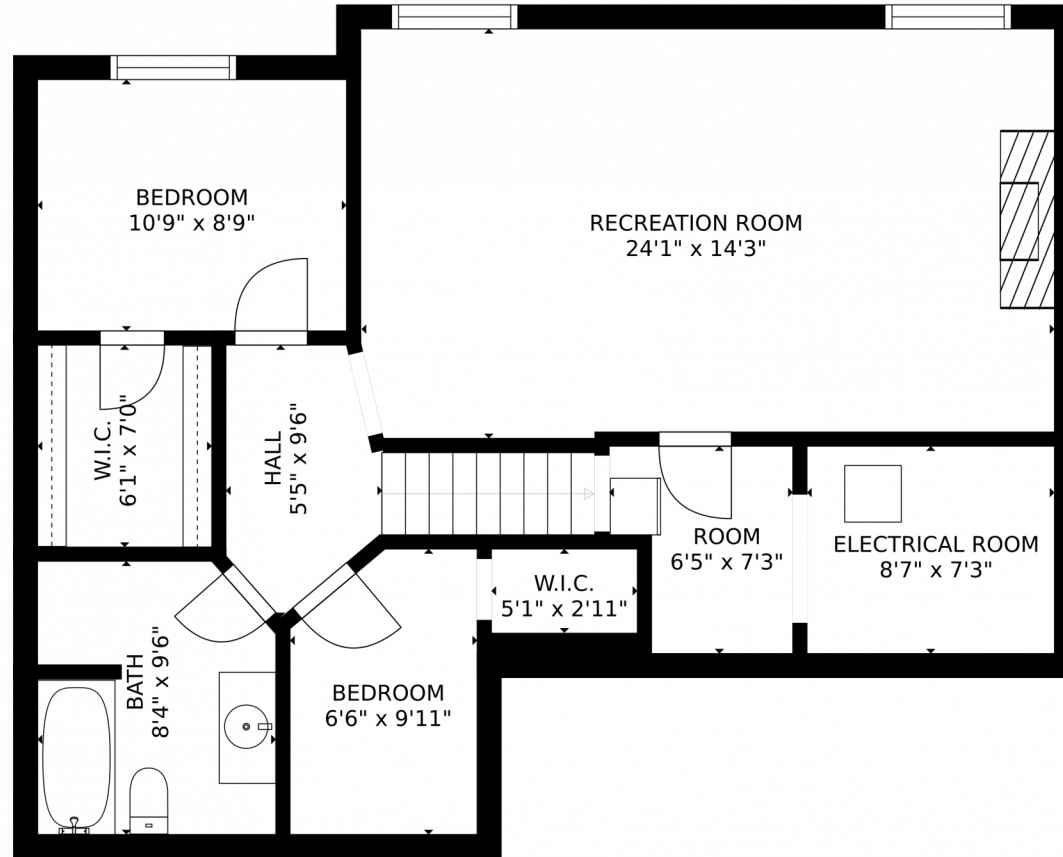

6635 Stonehedge Drive, Colorado Springs, CO 80918 – Lower Level

Estimated areas

Disclaimer: Sizes and Dimensions are Approximate, Actual May Vary.

Samantha Maldonado

719-499-2157

MontlorSam@gmail.com

<https://montlorsam.findme.homes>

Scan code
for more
property
details