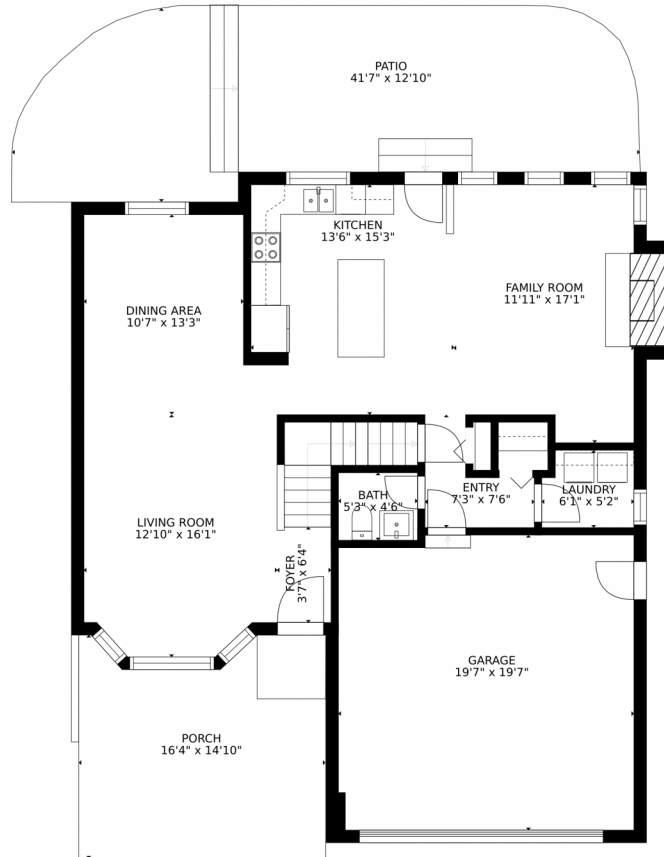

6635 Stonehedge Drive, Colorado Springs, CO 80918 – Main Level

Estimated areas

Disclaimer: Sizes and Dimensions are Approximate, Actual May Vary.

Samantha Maldonado
719-499-2157
MontlorSam@gmail.com
<https://montlorsam.findme.homes>

Scan code
for more
property
details