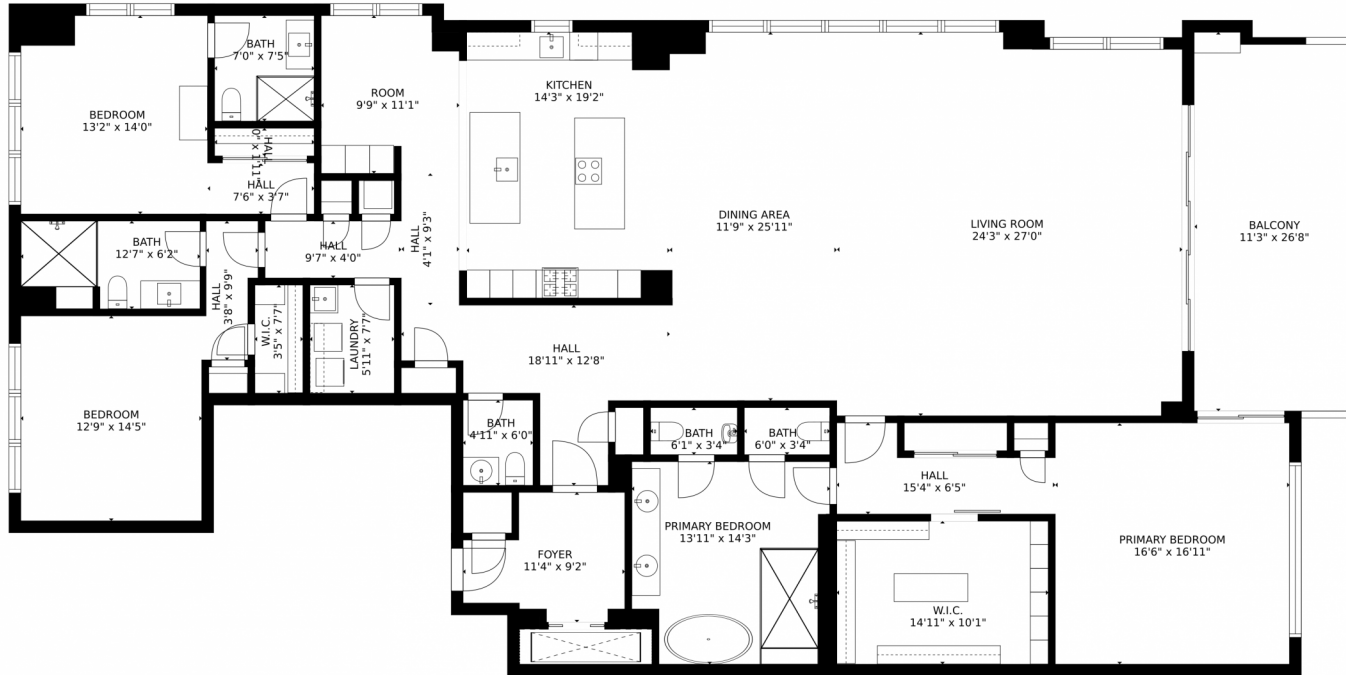

353 Sunset Drive, Fort Lauderdale, FL 33301 – Main Floor (5th)

Estimated areas
GLA FLOOR 1: 3528 sq. ft, excluded 293 sq. ft
Total GLA 3528 sq. ft, total scanned area 3821 sq. ft

Disclaimer: Sizes and Dimensions are Approximate, Actual May Vary.

Rachael Barach
954-815-1418
rachael@rachaelbarach.com
<https://www.therachaelbarachgroup.com/>

Scan code for more property details