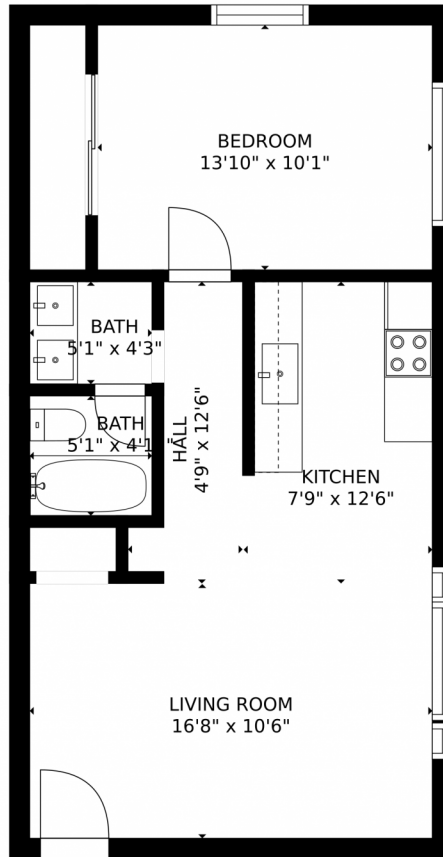

7755 West 12th Avenue - #306, Lakewood, CO 80214 — 7755W 12th Ave-306

Estimated areas
GLA FLOOR 1: 645 sq. ft, excluded 0 sq. ft
Total GLA 645 sq. ft, total scanned area 645 sq. ft
SIZES AND DIMENSIONS ARE APPROXIMATE, ACTUAL MAY VARY.