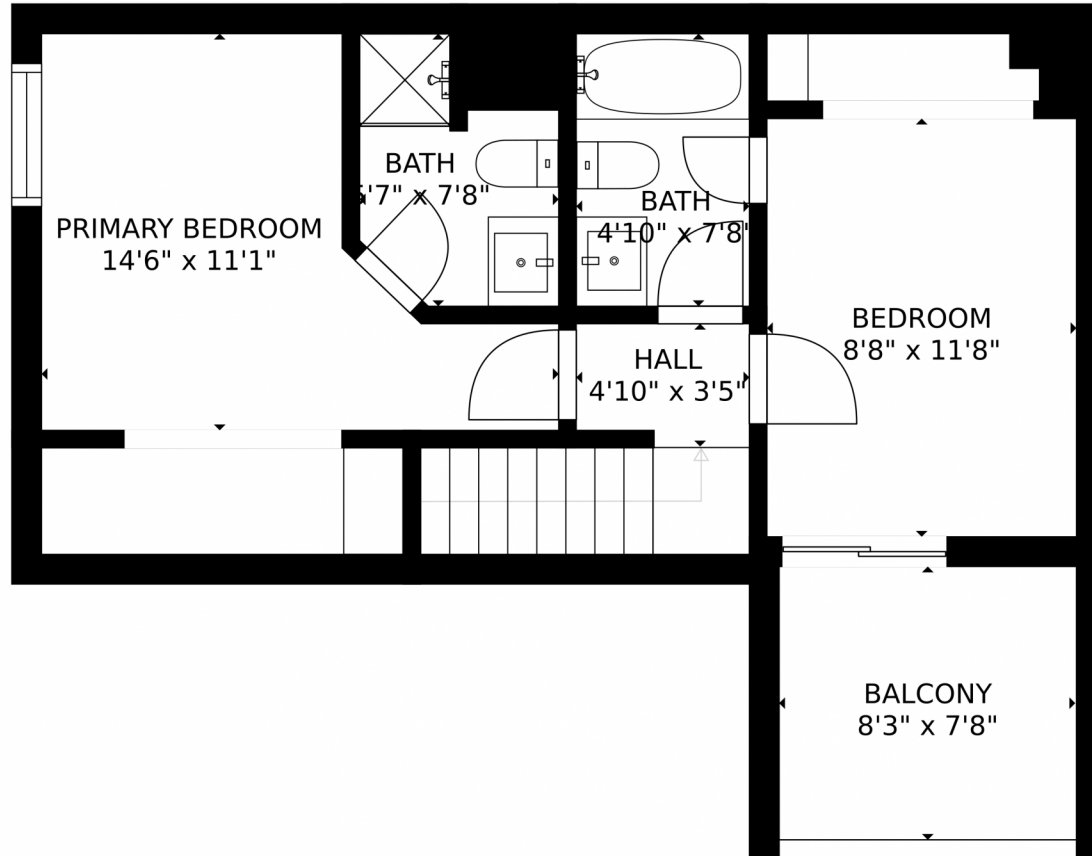

Estimated areas

GLA FLOOR 1: 467 sq. ft, excluded 13 sq. ft
GLA FLOOR 2: 492 sq. ft, excluded 64 sq. ft
Total GLA 959 sq. ft, total scanned area 1036 sq. ft

Disclaimer: Sizes and Dimensions are Approximate, Actual May Vary.

Taylor Haas

303-665-7368

taylorh@coloradorpm.com

<https://www.coloradorpm.com/available-rental-properties-denver>

Scan code
for more
property
details