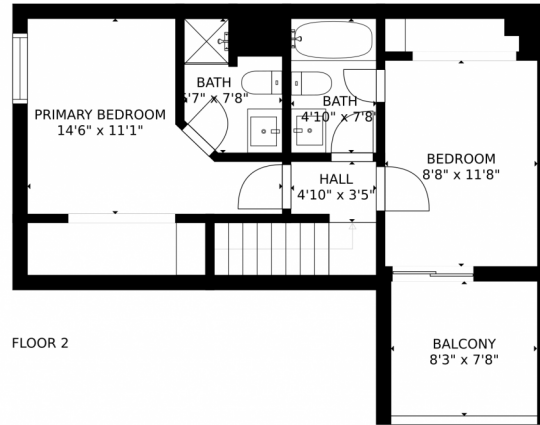

12480 West Nevada Place, Lakewood, CO 80228 – All Levels

Estimated areas

GLA FLOOR 1: 467 sq. ft, excluded 13 sq. ft
GLA FLOOR 2: 492 sq. ft, excluded 64 sq. ft
Total GLA 959 sq. ft, total scanned area 1036 sq. ft

Disclaimer: Sizes and Dimensions are Approximate, Actual May Vary.

Taylor Haas

303-665-7368

taylorh@coloradorpm.com

<https://www.coloradorpm.com/available-rental-properties-denver>

Scan code
for more
property
details