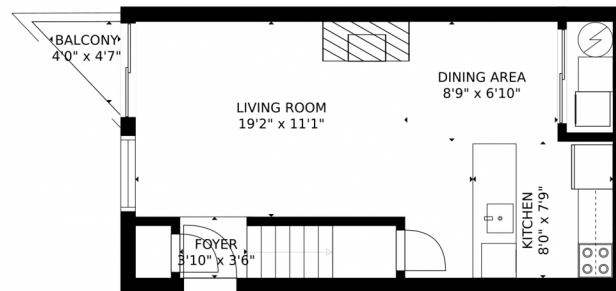

12480 West Nevada Place, Lakewood, CO 80228 – All Levels

Estimated areas

GLA FLOOR 1: 467 sq. ft, excluded 13 sq. ft
GLA FLOOR 2: 492 sq. ft, excluded 64 sq. ft
Total GLA 959 sq. ft, total scanned area 1036 sq. ft

Disclaimer: Sizes and Dimensions are Approximate, Actual May Vary.

Taylor Haas

303-665-7368

taylorh@coloradorpm.com

<https://www.coloradorpm.com/available-rental-properties-denver>

Scan code
for more
property
details