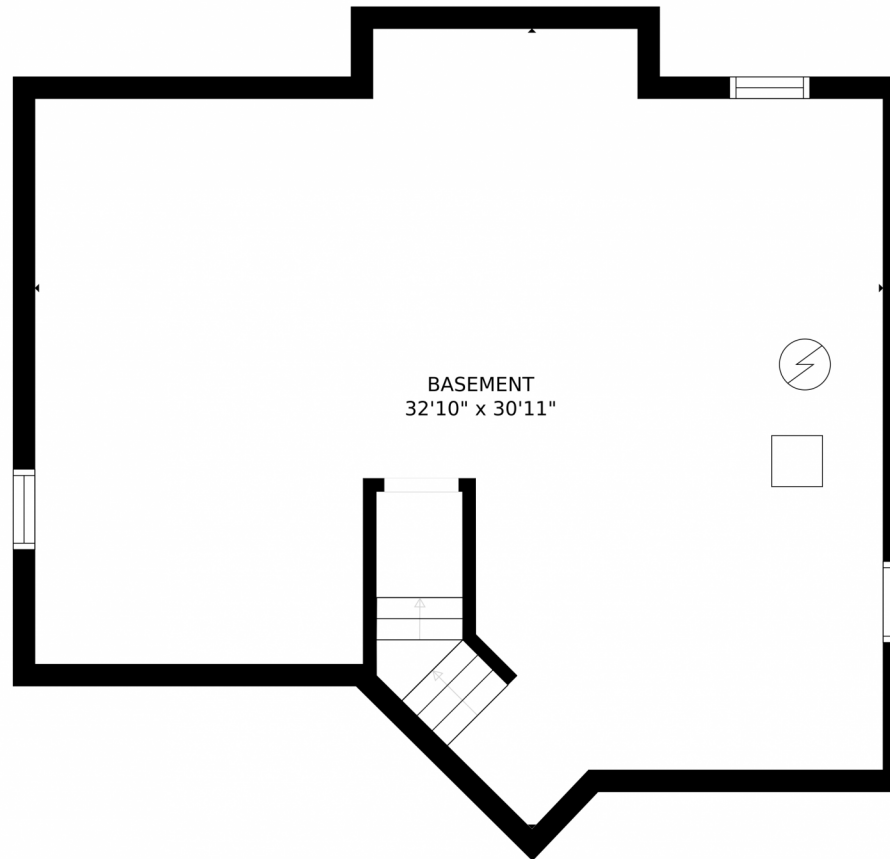

Estimated areas

Disclaimer: Sizes and Dimensions are Approximate, Actual May Vary.

Eve Evans

720-299-8643

Eve@TheRealEveEvans.com

<https://www.TheRealEveEvans.com/>

Scan code
for more
property
details