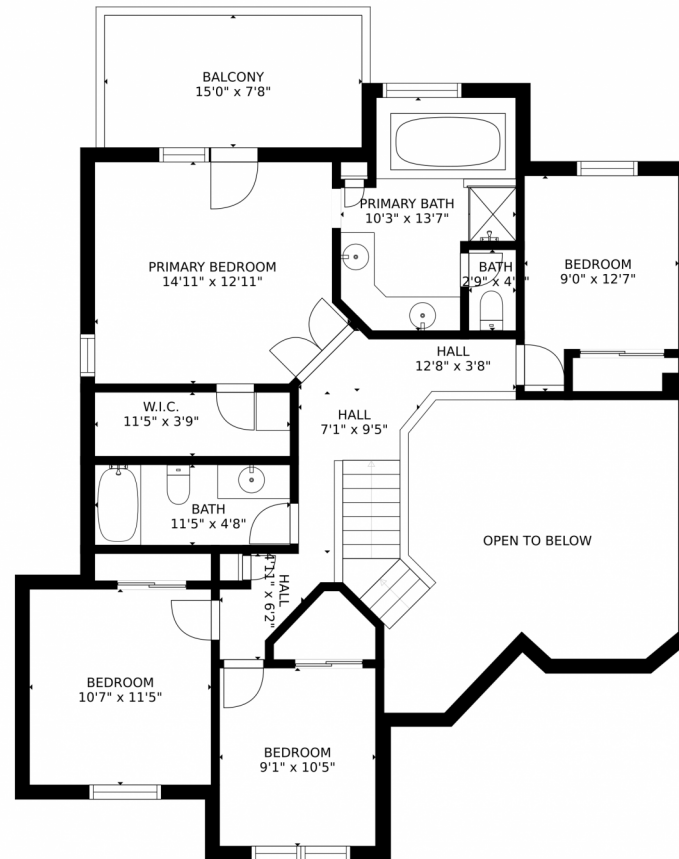

3471 S. Flanders Way, Aurora, CO 80013 – Upper Level

Estimated areas

Disclaimer: Sizes and Dimensions are Approximate, Actual May Vary.

Eve Evans

720-299-8643

Eve@TheRealEveEvans.com

<https://www.TheRealEveEvans.com/>

Scan code
for more
property
details