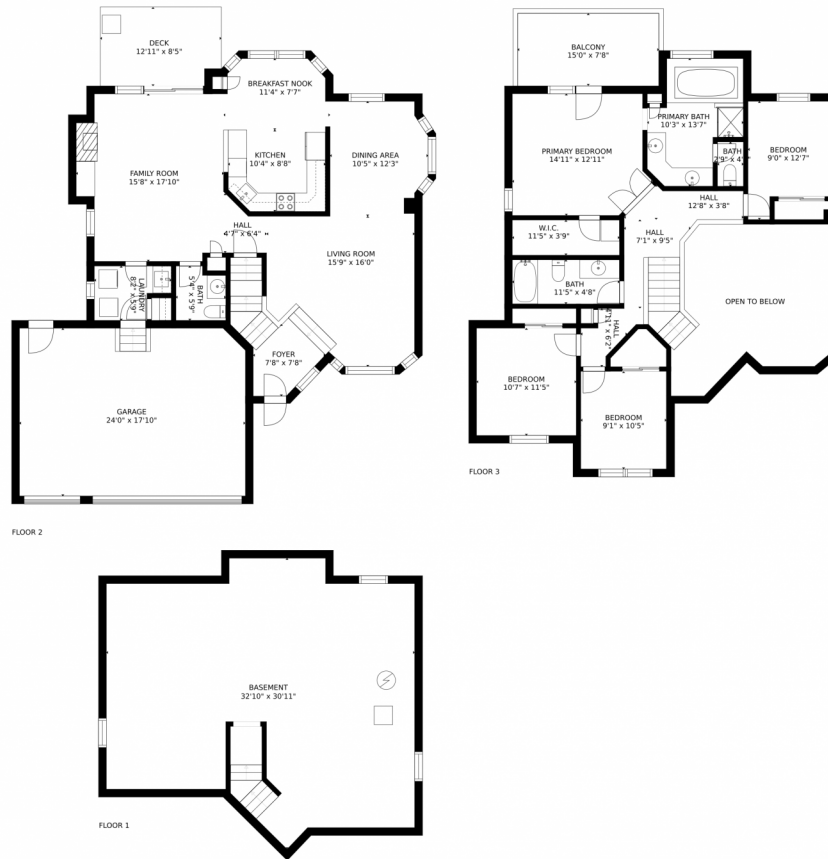

3471 S. Flanders Way, Aurora, CO 80013 – All Levels

Estimated areas

Disclaimer: Sizes and Dimensions are Approximate, Actual May Vary.

Eve Evans

720-299-8643

Eve@TheRealEveEvans.com

<https://www.TheRealEveEvans.com/>

Scan code
for more
property
details