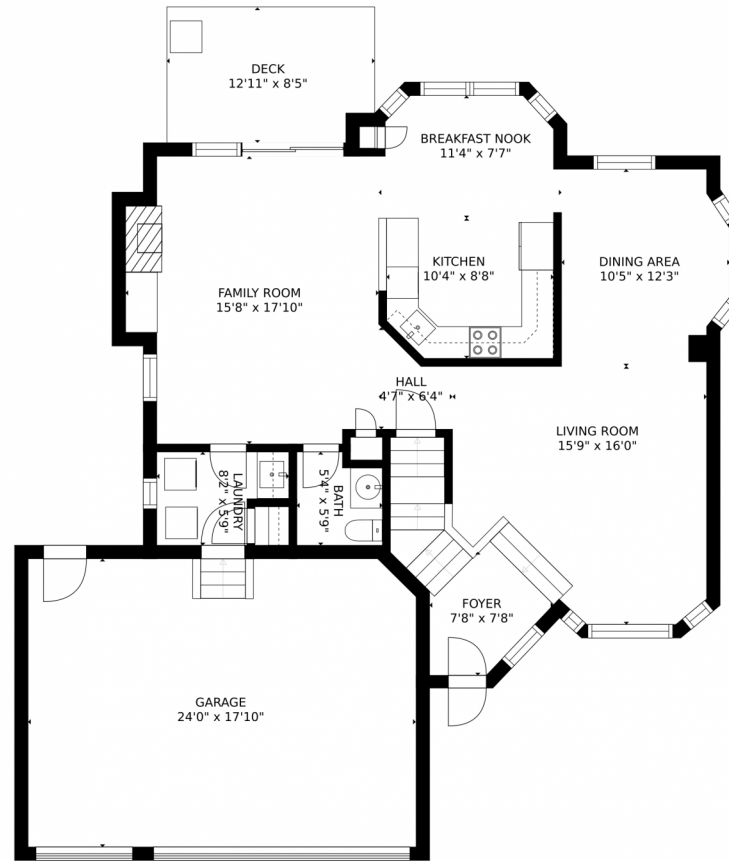

3471 S. Flanders Way, Aurora, CO 80013 – Main Level

Estimated areas

Disclaimer: Sizes and Dimensions are Approximate, Actual May Vary.

Eve Evans

720-299-8643

Eve@TheRealEveEvans.com

<https://www.TheRealEveEvans.com/>

Scan code
for more
property
details