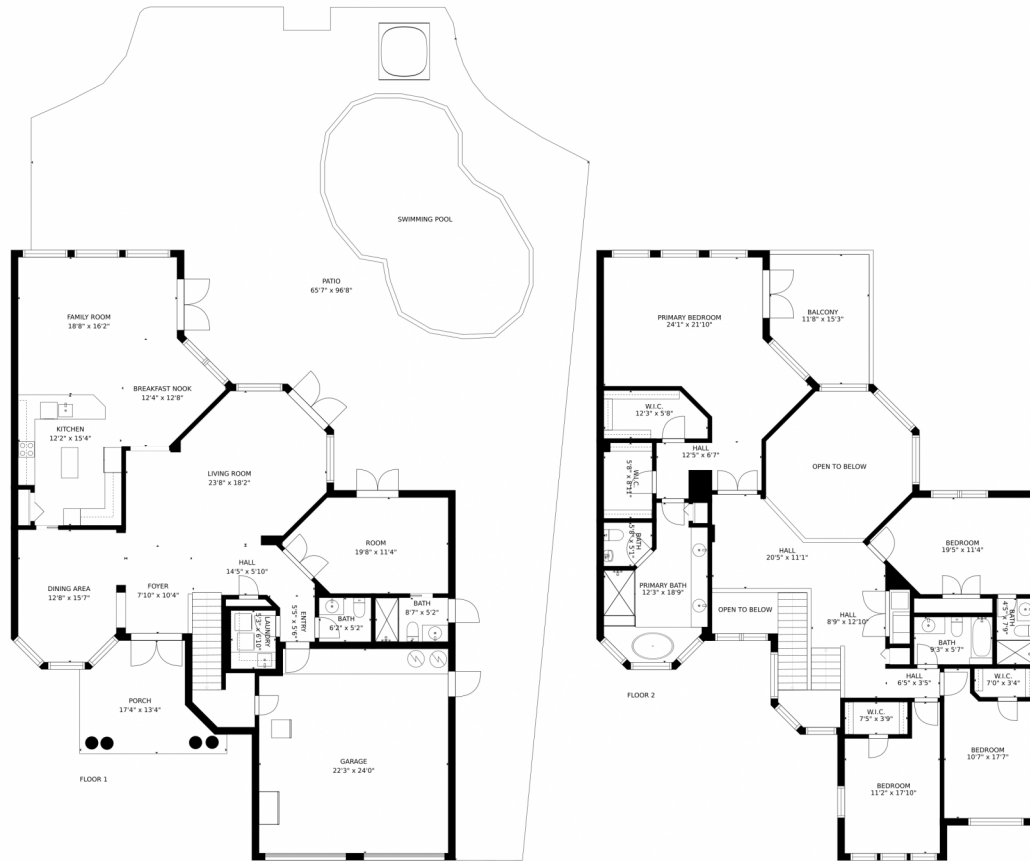

# 803 Beacon Court, Hollywood, FL 33019 – All Floors

Estimated areas  
GLA FLOOR 1: 1871 sq. ft, excluded 5903 sq. ft  
GLA FLOOR 2: 2101 sq. ft, excluded 464 sq. ft  
Total GLA 3972 sq. ft, total scanned area 10339 sq. ft  
SIZES AND DIMENSIONS ARE APPROXIMATE, ACTUAL MAY VARY.

### Estimated areas

GLA FLOOR 1: 1871 sq. ft, excluded 5903 sq. ft  
GLA FLOOR 2: 2101 sq. ft, excluded 464 sq. ft  
Total GLA 3972 sq. ft, total scanned area 10339 sq. ft

SIZES AND DIMENSIONS ARE APPROXIMATE, ACTUAL MAY VARY.