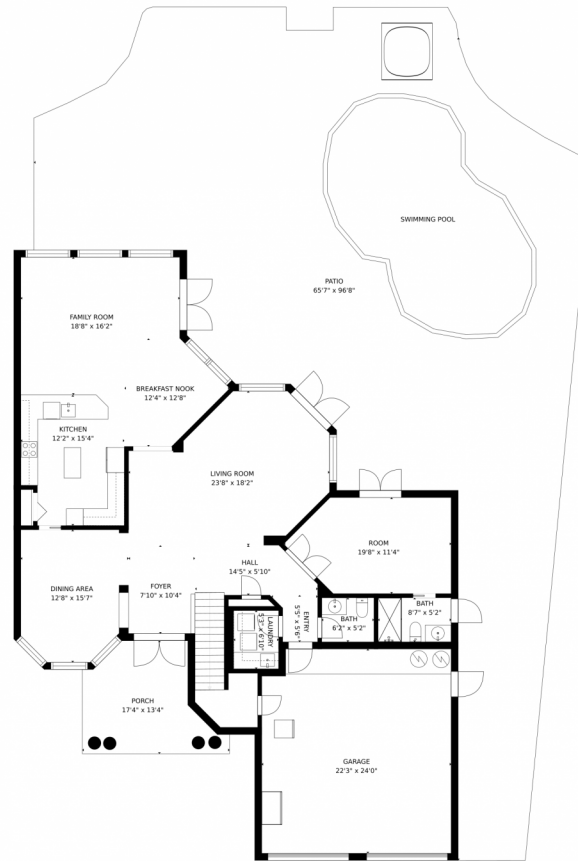

# 803 Beacon Court, Hollywood, FL 33019 – All Floors

Estimated areas  
GLA FLOOR 1: 1871 sq. ft, excluded 5903 sq. ft  
GLA FLOOR 2: 2101 sq. ft, excluded 464 sq. ft  
Total GLA 3972 sq. ft, total scanned area 10339 sq. ft  
SIZES AND DIMENSIONS ARE APPROXIMATE, ACTUAL MAY VARY.

Disclaimer: Sizes and Dimensions are Approximate, Actual May Vary.

**Rene Buroz**  
954-643-5550  
burozrealty@gmail.com

Scan code  
for more  
property  
details

### Estimated areas

GLA FLOOR 1: 1871 sq. ft, excluded 5903 sq. ft  
GLA FLOOR 2: 2101 sq. ft, excluded 464 sq. ft  
Total GLA 3972 sq. ft, total scanned area 10339 sq. ft

SIZES AND DIMENSIONS ARE APPROXIMATE, ACTUAL MAY VARY.