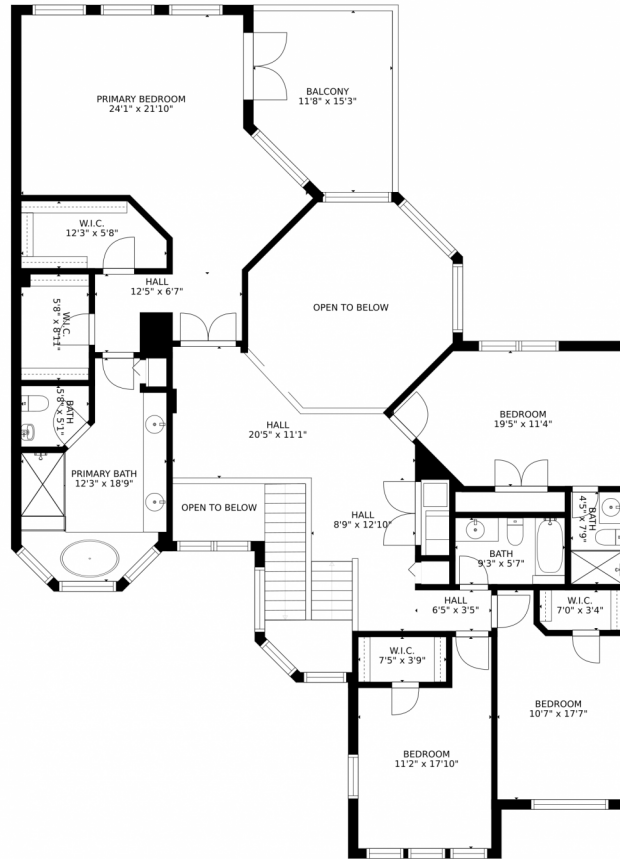

803 Beacon Court, Hollywood, FL 33019 – 2nd Floor

Estimated areas

GLA FLOOR 1: 1871 sq. ft, excluded 5903 sq. ft
GLA FLOOR 2: 2101 sq. ft, excluded 464 sq. ft
Total GLA 3972 sq. ft, total scanned area 10339 sq. ft

Disclaimer: Sizes and Dimensions are Approximate, Actual May Vary.

Rene Buroz
954-643-5550
burozrealty@gmail.com

Scan code
for more
property
details