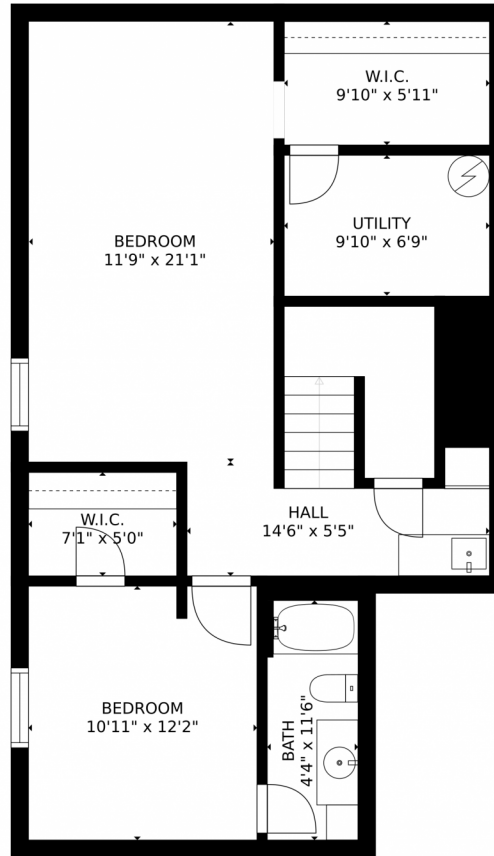

17132 East Neu Towne Parkway, Parker, CO 80134 – Lower Level

Estimated areas

SIZES AND DIMENSIONS ARE APPROXIMATE, ACTUAL MAY VARY.

Disclaimer: Sizes and Dimensions are Approximate, Actual May Vary.

Stephanie Fellhauer
720-692-4633
stephaniefelhauer@yahoo.com