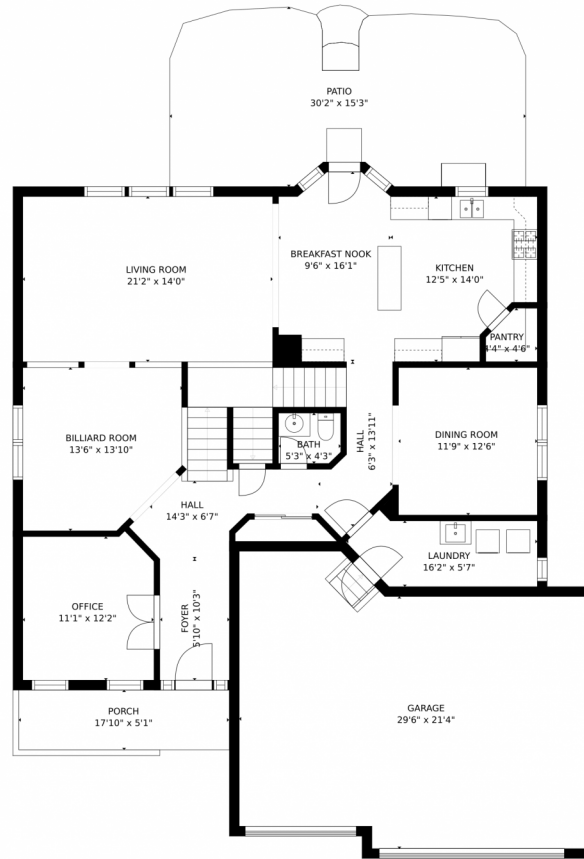

17132 East Neu Towne Parkway, Parker, CO 80134 — Main Level

Estimated areas

Disclaimer: Sizes and Dimensions are Approximate, Actual May Vary.

Stephanie Fellhauer
720-692-4633
stephaniefelhauer@yahoo.com