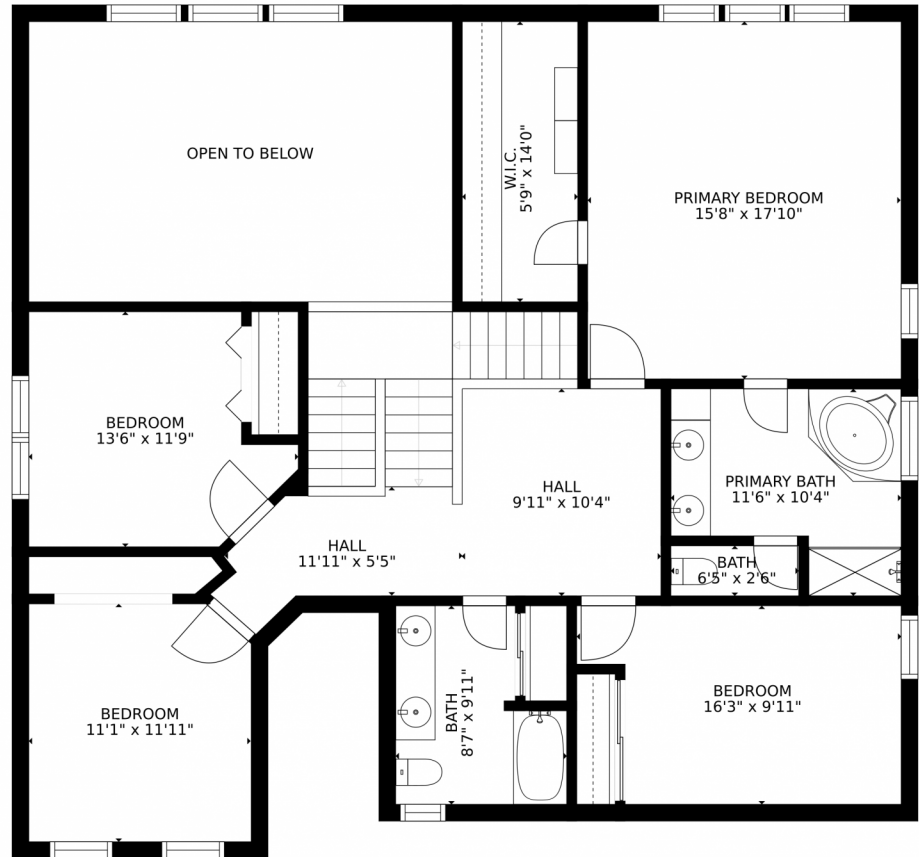

17132 East Neu Towne Parkway, Parker, CO 80134 – 2nd Level

Estimated areas

Disclaimer: Sizes and Dimensions are Approximate, Actual May Vary.

Stephanie Fellhauer
720-692-4633
stephaniefelhauer@yahoo.com

Scan code
for more
property
details