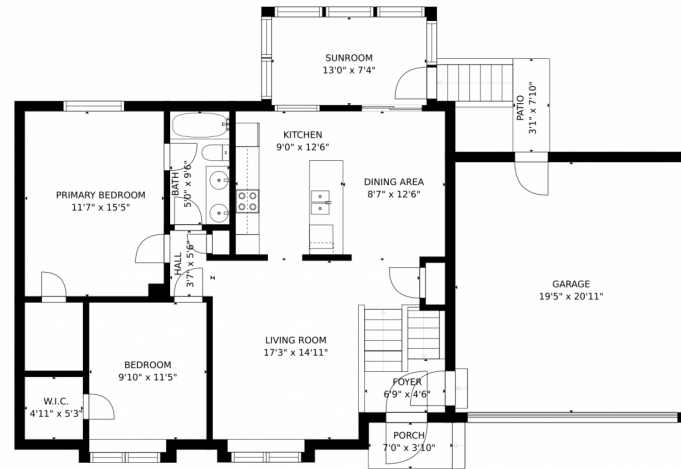

105 South Buchanan Court, Louisville, CO 80027 – All Levels

FLOOR 2