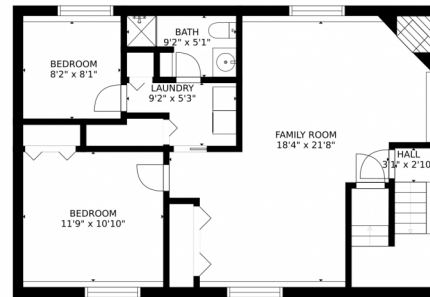

FLOOR 1

Estimated areas

GLA FLOOR 1: 0 sq. ft, excluded 873 sq. ft
GLA FLOOR 2: 1188 sq. ft, excluded 508 sq. ft
Total GLA 1188 sq. ft, total scanned area 2569 sq. ft

Disclaimer: Sizes and Dimensions are Approximate, Actual May Vary.

Terri Ellerington

303-929-8116

terri@elevated-team.com

<https://www.remax.com/real-estate-agents/terri-ellerington-louisville-co/102051301>

Scan code
for more
property
details