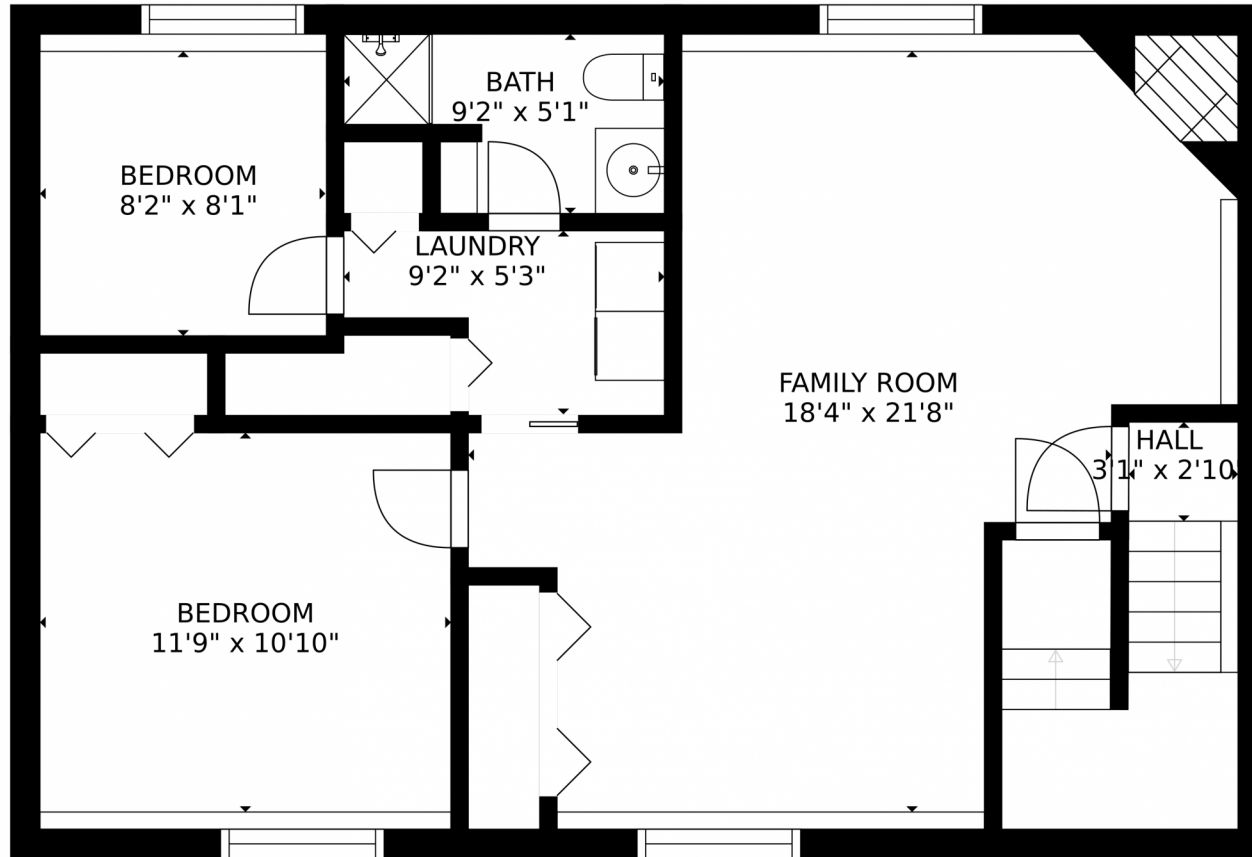

105 South Buchanan Court, Louisville, CO 80027 – Main Level

Estimated areas

GLA FLOOR 1: 0 sq. ft, excluded 873 sq. ft
GLA FLOOR 2: 1188 sq. ft, excluded 508 sq. ft
Total GLA 1188 sq. ft, total scanned area 2569 sq. ft

SIZES AND DIMENSIONS ARE APPROXIMATE, ACTUAL MAY VARY.

Disclaimer: Sizes and Dimensions are Approximate, Actual May Vary.

Terri Ellerington

303-929-8116

terri@elevated-team.com

<https://www.remax.com/real-estate-agents/terri-ellerington-louisville-co/102051301>

Scan code
for more
property
details

105 South Buchanan Court, Louisville, CO 80027 – Lower Level

Estimated areas
GLA FLOOR 1: 0 sq. ft, excluded 873 sq. ft
GLA FLOOR 2: 1188 sq. ft, excluded 508 sq. ft
Total GLA 1188 sq. ft, total scanned area 2569 sq. ft
SIZES AND DIMENSIONS ARE APPROXIMATE, ACTUAL MAY VARY.

105 South Buchanan Court, Louisville, CO 80027 – All Levels

FLOOR 2

FLOOR 1

Estimated areas

GLA FLOOR 1: 0 sq. ft, excluded 873 sq. ft
GLA FLOOR 2: 1188 sq. ft, excluded 508 sq. ft
Total GLA 1188 sq. ft, total scanned area 2569 sq. ft