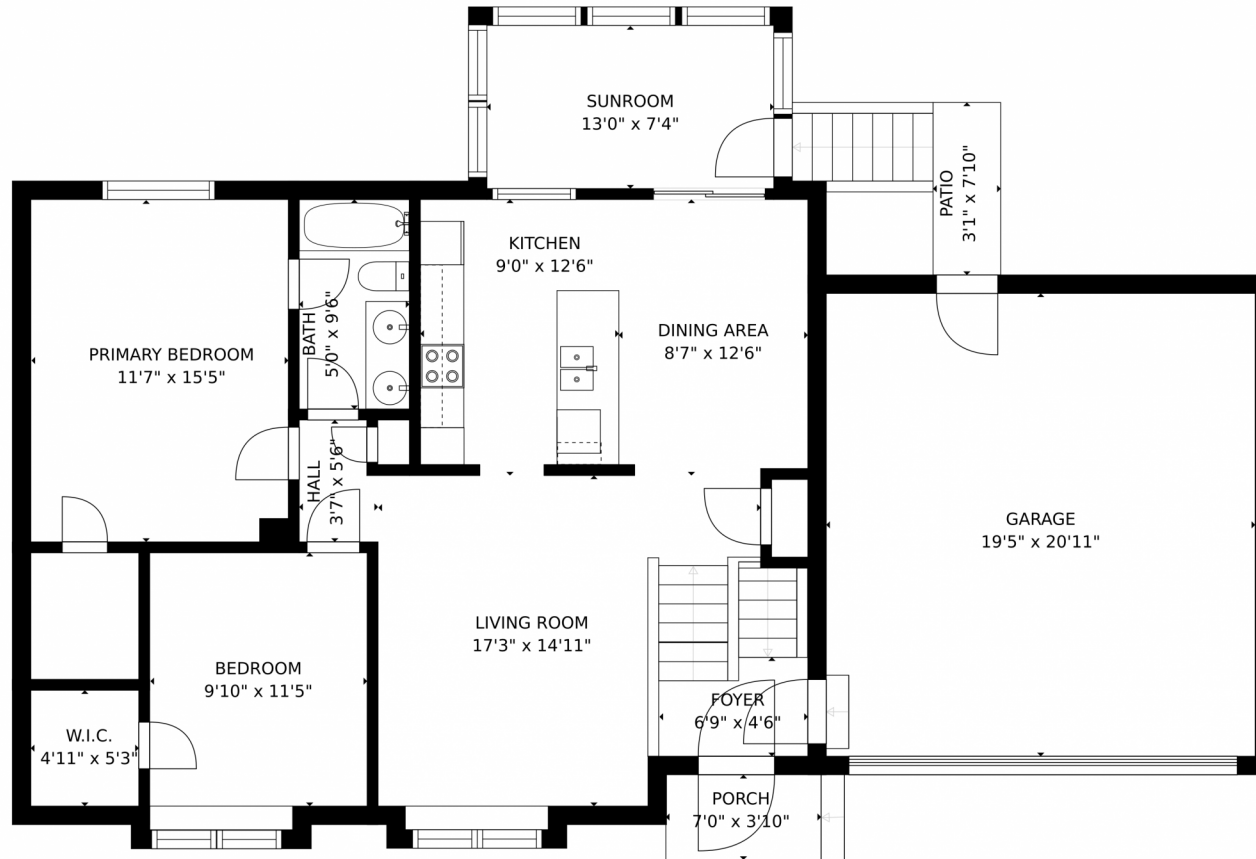

105 South Buchanan Court, Louisville, CO 80027 – Main Level

Estimated areas

GLA FLOOR 1: 0 sq. ft, excluded 873 sq. ft
GLA FLOOR 2: 1188 sq. ft, excluded 508 sq. ft
Total GLA 1188 sq. ft, total scanned area 2569 sq. ft

Disclaimer: Sizes and Dimensions are Approximate, Actual May Vary.

Terri Ellerington

303-929-8116

terri@elevated-team.com

<https://www.remax.com/real-estate-agents/terri-ellerington-louisville-co/102051301>

Scan code
for more
property
details