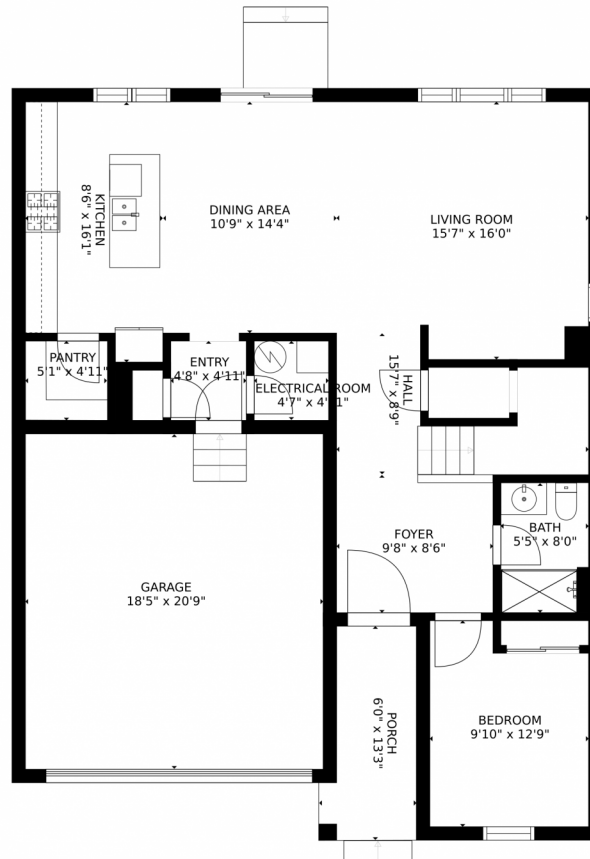

2702 Big Empty Place, Berthoud, CO 80513 – Main Level

Estimated areas

GLA FLOOR 1: 1099 sq. ft, excluded 537 sq. ft
GLA FLOOR 2: 1237 sq. ft, excluded 0 sq. ft
Total GLA 2336 sq. ft, total scanned area 2873 sq. ft

Disclaimer: Sizes and Dimensions are Approximate, Actual May Vary.

Marla Cody
303-241-1718
cody6895@hotmail.com