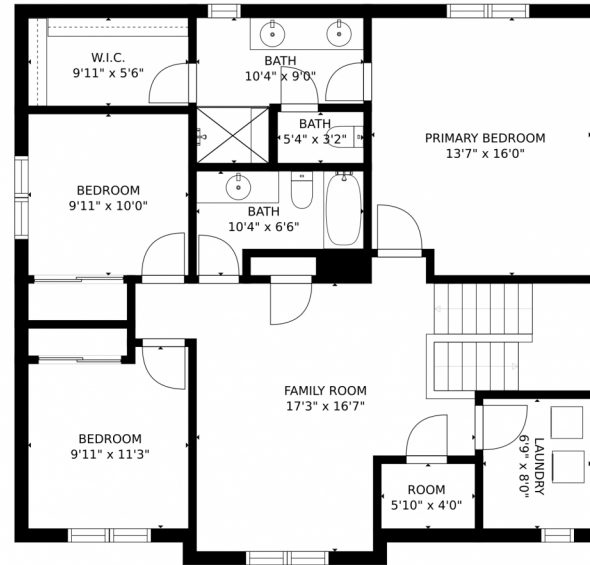

2702 Big Empty Place, Berthoud, CO 80513 – All Levels

Estimated areas

GLA FLOOR 1: 1099 sq. ft, excluded 537 sq. ft
GLA FLOOR 2: 1237 sq. ft, excluded 0 sq. ft
Total GLA 2336 sq. ft, total scanned area 2873 sq. ft

Disclaimer: Sizes and Dimensions are Approximate, Actual May Vary.

Marla Cody
303-241-1718
cody6895@hotmail.com