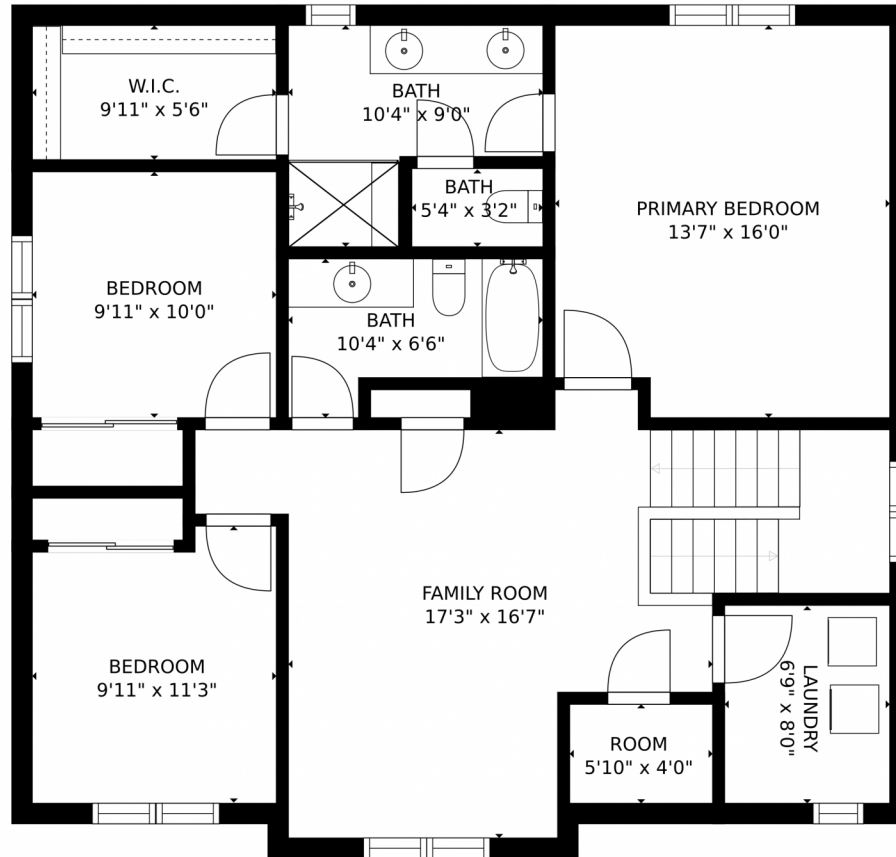

2702 Big Empty Place, Berthoud, CO 80513 – Upper Level

Estimated areas

GLA FLOOR 1: 1099 sq. ft, excluded 537 sq. ft
GLA FLOOR 2: 1237 sq. ft, excluded 0 sq. ft
Total GLA 2336 sq. ft, total scanned area 2873 sq. ft

Disclaimer: Sizes and Dimensions are Approximate, Actual May Vary.

Marla Cody
303-241-1718
cody6895@hotmail.com

Scan code for more property details