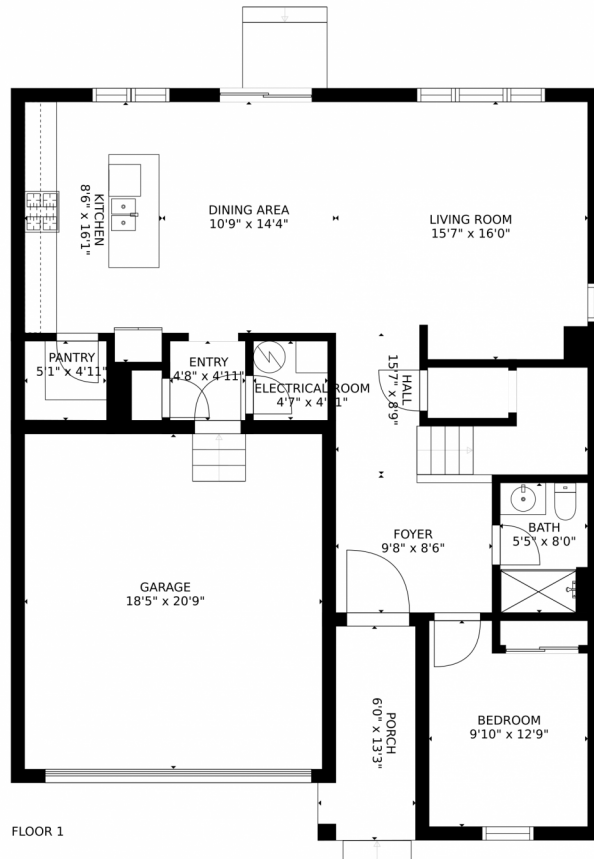

2702 Big Empty Place, Berthoud, CO 80513 – All Levels

Estimated areas

GLA FLOOR 1: 1099 sq. ft, excluded 537 sq. ft
GLA FLOOR 2: 1237 sq. ft, excluded 0 sq. ft
Total GLA 2336 sq. ft, total scanned area 2873 sq. ft

Disclaimer: Sizes and Dimensions are Approximate, Actual May Vary.

Marla Cody
303-241-1718
cody6895@hotmail.com