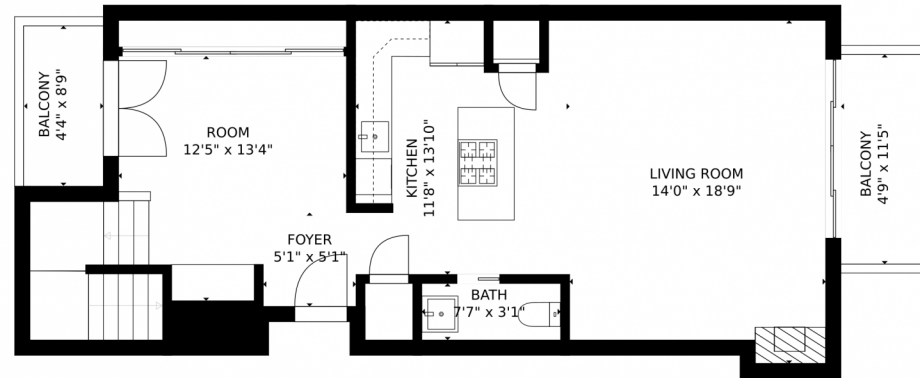

FLOOR 1

Estimated areas

GLA FLOOR 1: 0 sq. ft, excluded 905 sq. ft
GLA FLOOR 2: 789 sq. ft, excluded 24 sq. ft
Total GLA 789 sq. ft, total scanned area 1718 sq. ft

Disclaimer: Sizes and Dimensions are Approximate, Actual May Vary.

Taylor Haas

303-665-7368

taylorh@coloradorpm.com

<https://www.coloradorpm.com/available-rental-properties-denver>

Scan code
for more
property
details