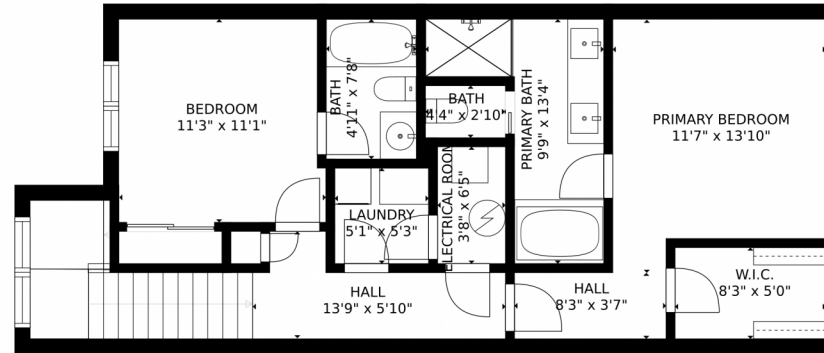

2700 East Louisiana Avenue, Denver, CO 80210 – All Levels

FLOOR 2