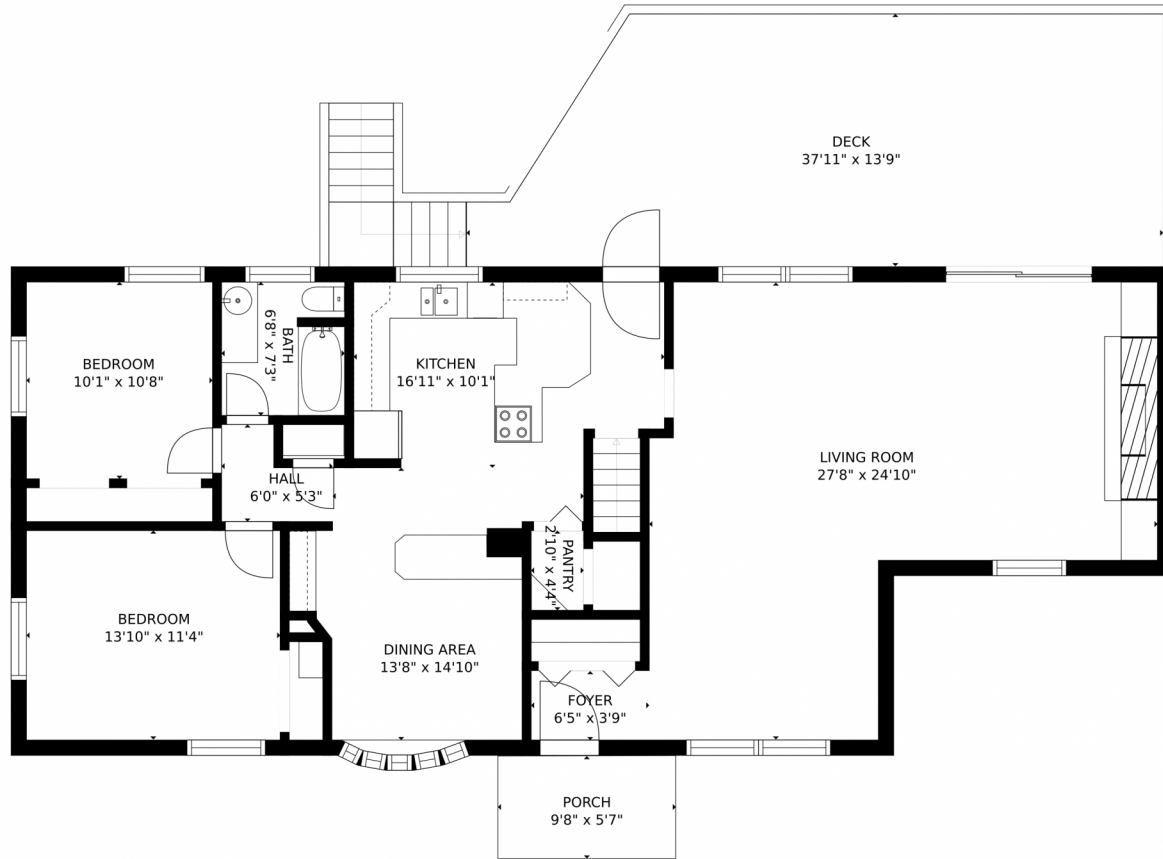

1317 Mount View Lane, Colorado Springs, CO 80907 – Main Level

Estimated areas

GLA FLOOR 1: 0 sq. ft, excluded 2592 sq. ft
GLA FLOOR 2: 1536 sq. ft, excluded 518 sq. ft
Total GLA 1536 sq. ft, total scanned area 4646 sq. ft

Disclaimer: Sizes and Dimensions are Approximate, Actual May Vary.

Eddie Hurt

719-339-3765

ehurt@erashields.com

<https://www.ColoradoSpringsRealEstate.com>

Scan code
for more
property
details