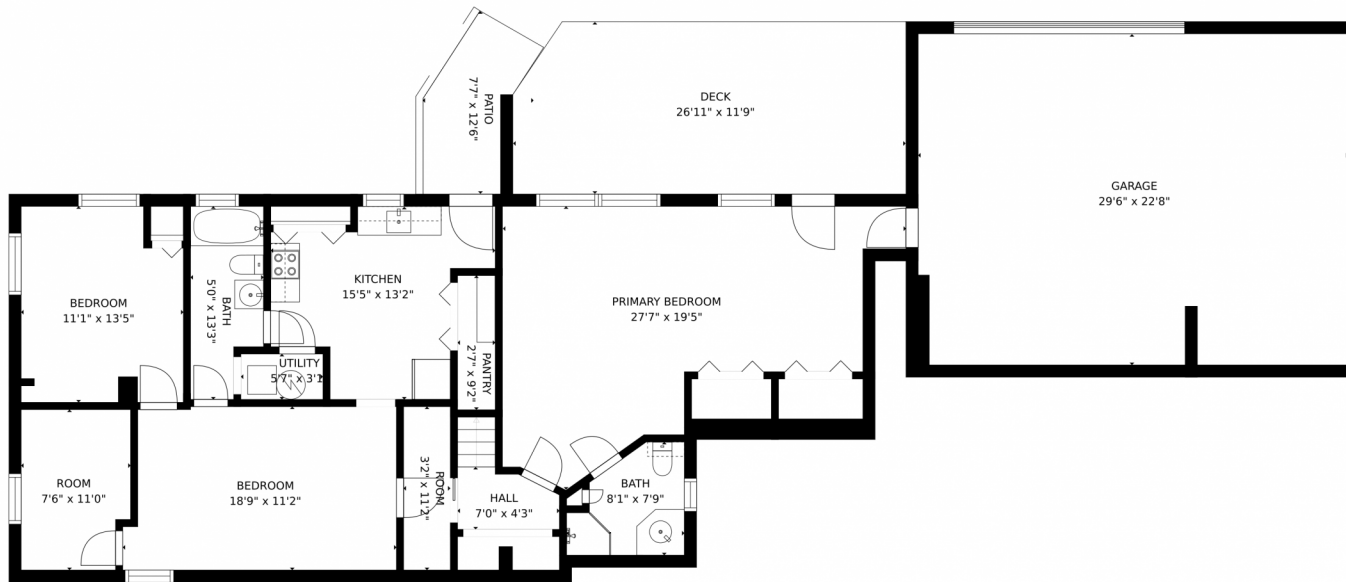

1317 Mount View Lane, Colorado Springs, CO 80907 – Lower Level

Estimated areas

GLA FLOOR 1: 0 sq. ft, excluded 2592 sq. ft
GLA FLOOR 2: 1536 sq. ft, excluded 518 sq. ft
Total GLA 1536 sq. ft, total scanned area 4646 sq. ft

Disclaimer: Sizes and Dimensions are Approximate, Actual May Vary.

Eddie Hurt

719-339-3765

ehurt@erashields.com

<https://www.ColoradoSpringsRealEstate.com>

Scan code
for more
property
details