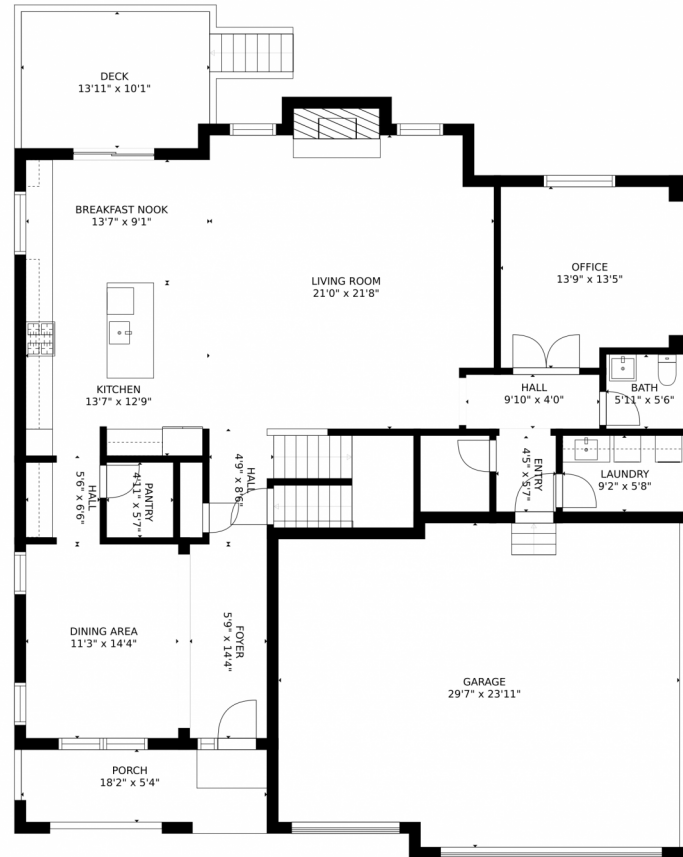

6597 South Catawba Way, Aurora, CO 80016 – Main Level

GROSS INTERNAL AREA
FLOOR 1: 1582 sq. ft. FLOOR 2: 1595 sq. ft.
FLOOR 3: 1462 sq. ft. EXCLUDED AREAS:
PATIO: 202 sq. ft. GARAGE: 690 sq. ft.
DECK: 157 sq. ft. PORCH: 102 sq. ft.
TOTAL: 4639 sq. ft.
SIZES AND DIMENSIONS ARE APPROXIMATE, ACTUAL MAY VARY.

GROSS INTERNAL AREA
FLOOR 1: 1582 sq. ft. FLOOR 2: 1595 sq. ft.
FLOOR 3: 1462 sq. ft. EXCLUDED AREAS:
PATIO: 202 sq. ft. GARAGE: 690 sq. ft.
DECK: 157 sq. ft. PORCH: 102 sq. ft.
TOTAL: 4639 sq. ft.
SIZES AND DIMENSIONS ARE APPROXIMATE, ACTUAL MAY VARY.