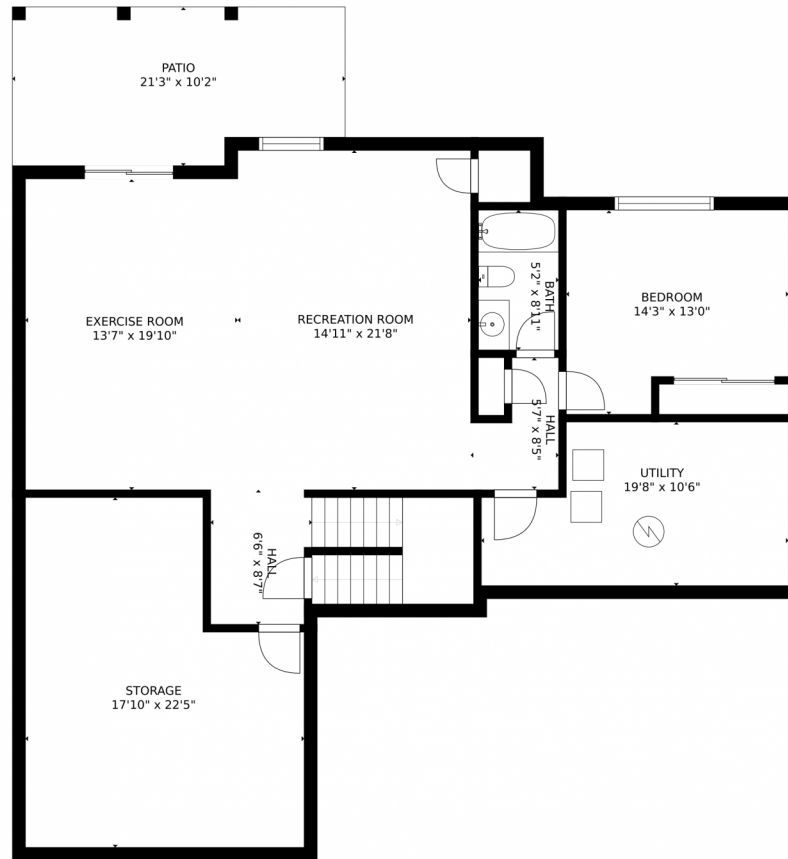

6597 South Catawba Way, Aurora, CO 80016 – Main Level

GROSS INTERNAL AREA
FLOOR 1: 1582 sq. ft. FLOOR 2: 1595 sq. ft.
FLOOR 3: 1462 sq. ft. EXCLUDED AREAS:
PATIO: 202 sq. ft. GARAGE: 690 sq. ft.
DECK: 157 sq. ft. PORCH: 102 sq. ft.
TOTAL: 4639 sq. ft.
SIZES AND DIMENSIONS ARE APPROXIMATE, ACTUAL MAY VARY.

GROSS INTERNAL AREA
FLOOR 1: 1582 sq. ft. FLOOR 2: 1595 sq. ft.
FLOOR 3: 1462 sq. ft. EXCLUDED AREAS:
PATIO: 202 sq. ft. GARAGE: 690 sq. ft.
DECK: 157 sq. ft. PORCH: 102 sq. ft.
TOTAL: 4639 sq. ft.
SIZES AND DIMENSIONS ARE APPROXIMATE, ACTUAL MAY VARY.

GROSS INTERNAL AREA
FLOOR 1: 1582 sq. ft, FLOOR 2: 1595 sq. ft
FLOOR 3: 1462 sq. ft, EXCLUDED AREAS:
PATIO: 202 sq. ft, GARAGE: 690 sq. ft
DECK: 157 sq. ft, PORCH: 102 sq. ft
TOTAL: 4639 sq. ft
SIZES AND DIMENSIONS ARE APPROXIMATE, ACTUAL MAY VARY.