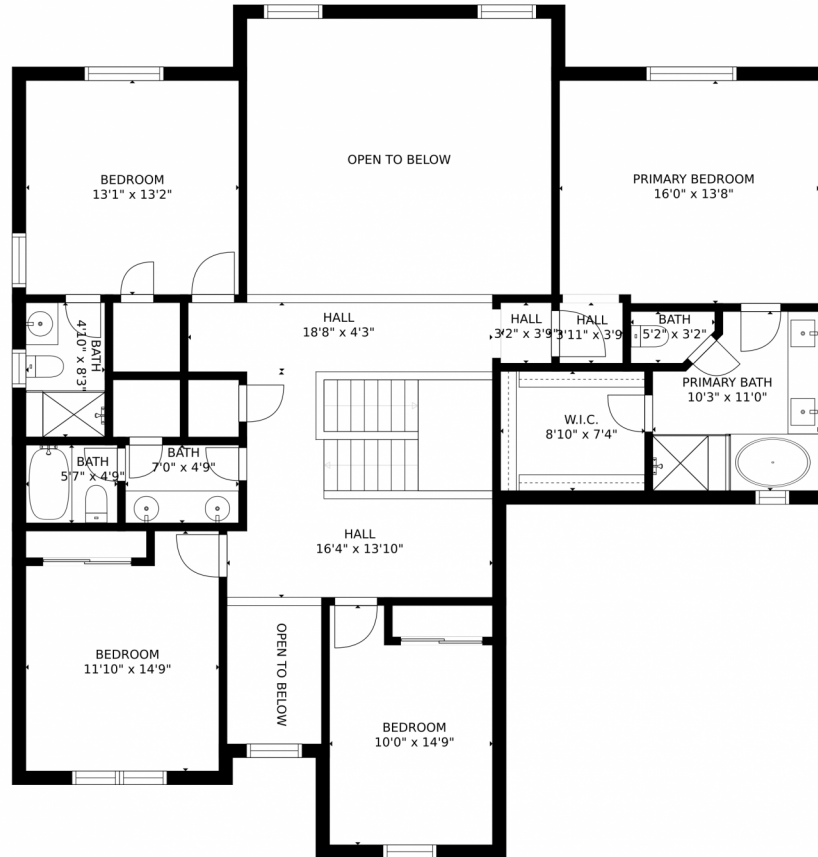

6597 South Catawba Way, Aurora, CO 80016 – Main Level

GROSS INTERNAL AREA
FLOOR 1: 1582 sq. ft. FLOOR 2: 1595 sq. ft.
FLOOR 3: 1462 sq. ft. EXCLUDED AREAS:
PATIO: 202 sq. ft. GARAGE: 690 sq. ft.
DECK: 157 sq. ft. PORCH: 102 sq. ft.
TOTAL: 4639 sq. ft.
SIZES AND DIMENSIONS ARE APPROXIMATE, ACTUAL MAY VARY.

GROSS INTERNAL AREA
FLOOR 1: 1582 sq. ft. FLOOR 2: 1595 sq. ft.
FLOOR 3: 1462 sq. ft. EXCLUDED AREAS:
PATIO: 202 sq. ft. GARAGE: 690 sq. ft.
DECK: 157 sq. ft. PORCH: 102 sq. ft.
TOTAL: 4639 sq. ft.
SIZES AND DIMENSIONS ARE APPROXIMATE, ACTUAL MAY VARY.