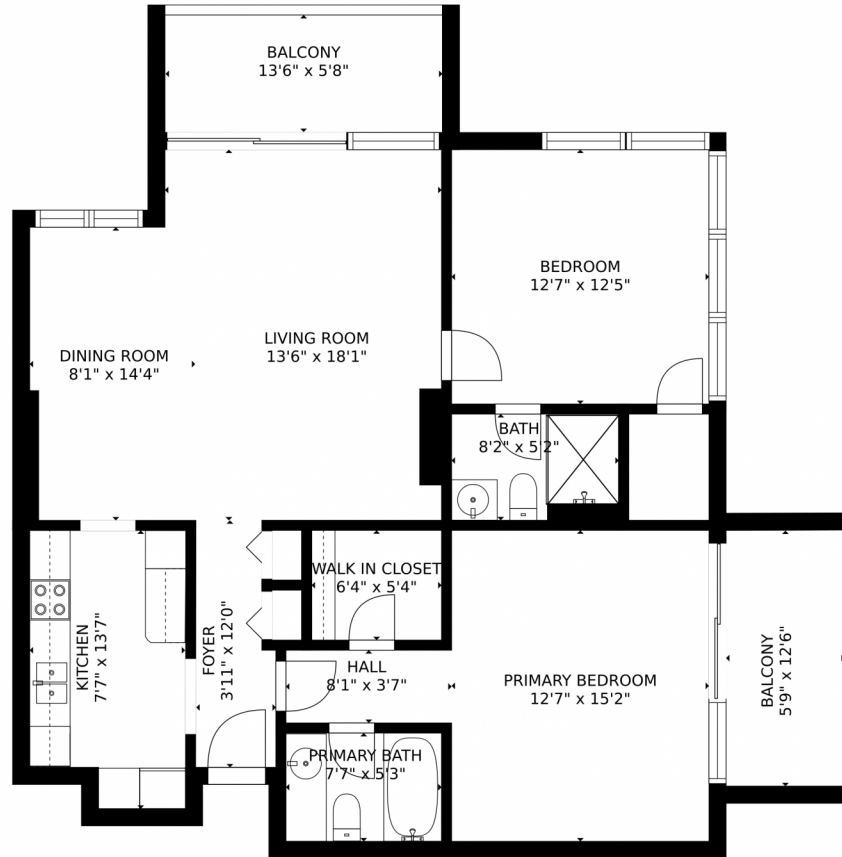

525 North Ocean Boulevard, Pompano Beach, FL 33062 – All Levels

GROSS INTERNAL AREA  
FLOOR 1: 1056 sq. ft. EXCLUDED AREAS:  
BALCONY: 150 sq. ft  
TOTAL: 1056 sq. ft  
SIZES AND DIMENSIONS ARE APPROXIMATE, ACTUAL MAY VARY.

Disclaimer: Sizes and Dimensions are Approximate, Actual May Vary.

Rachael Barach  
954-815-1418  
rachael@rachaelbarach.com  
<https://www.therachaelbarachgroup.com/>