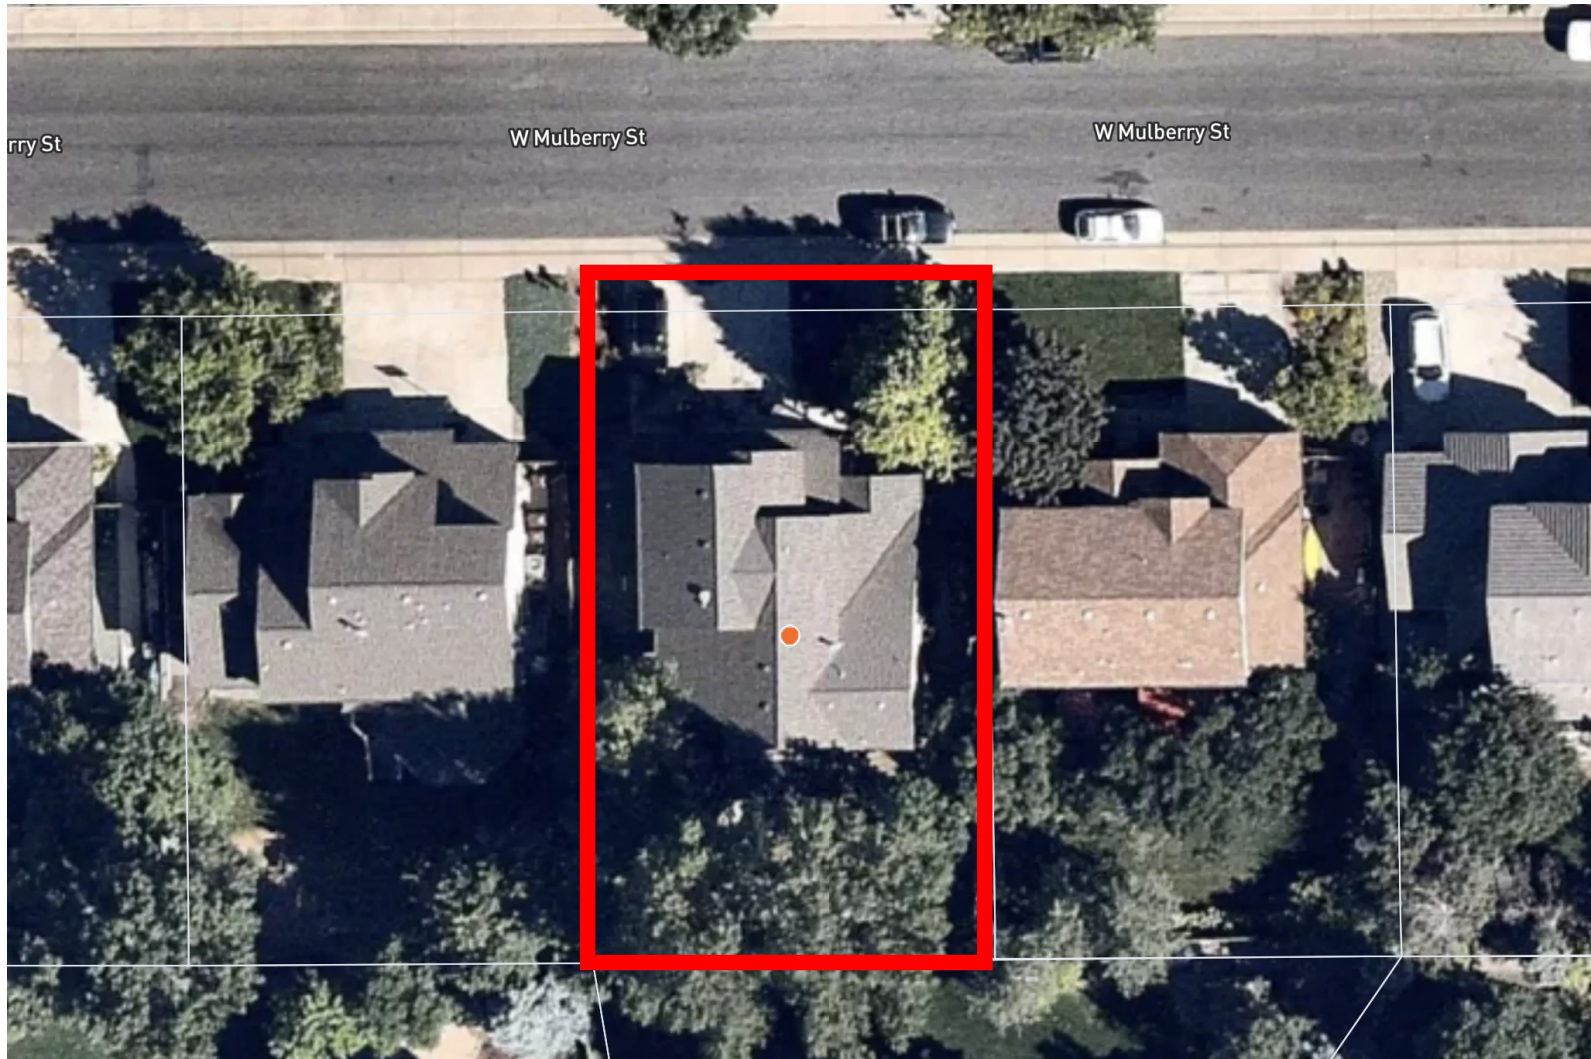

808 West Mulberry Street, Louisville, CO 80027 — Map

Disclaimer: Sizes and Dimensions are Approximate, Actual May Vary.

**Terri Ellerington**  
303-929-8116  
terri@elevated-team.com  
<https://www.remax.com/real-estate-agents/terri-ellerington-louisville-co/102051301>