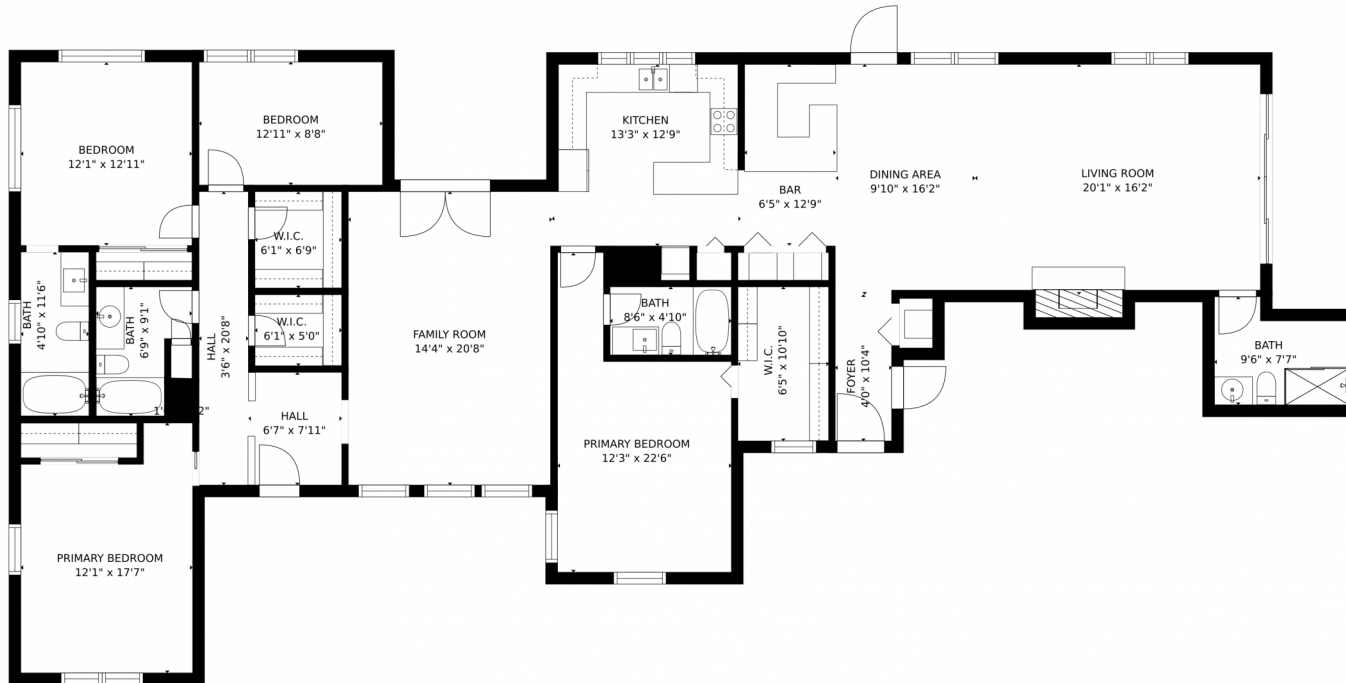

370 SE 14th Ave, Pompano Beach, FL 33060 – Main Floor

GROSS INTERNAL AREA
FLOOR 1: 2405 sq. ft
TOTAL: 2405 sq. ft
SIZES AND DIMENSIONS ARE APPROXIMATE, ACTUAL MAY VARY.

Disclaimer: Sizes and Dimensions are Approximate, Actual May Vary.