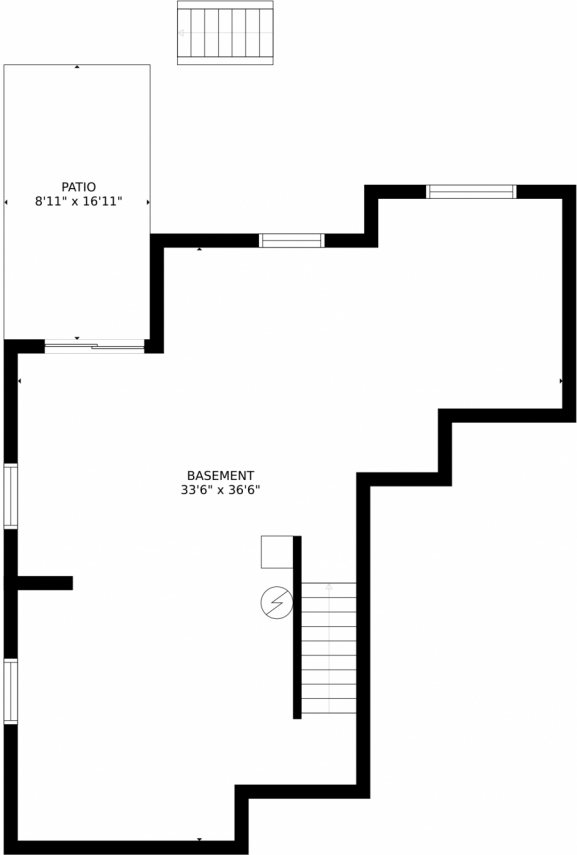

24681 East Layton Place, Aurora, CO 80016 – Lower Level

Disclaimer: Sizes and Dimensions are Approximate, Actual May Vary.

Jerid Wempen
720-297-4020
jerid@titanonerealty.com

Scan code for more property details