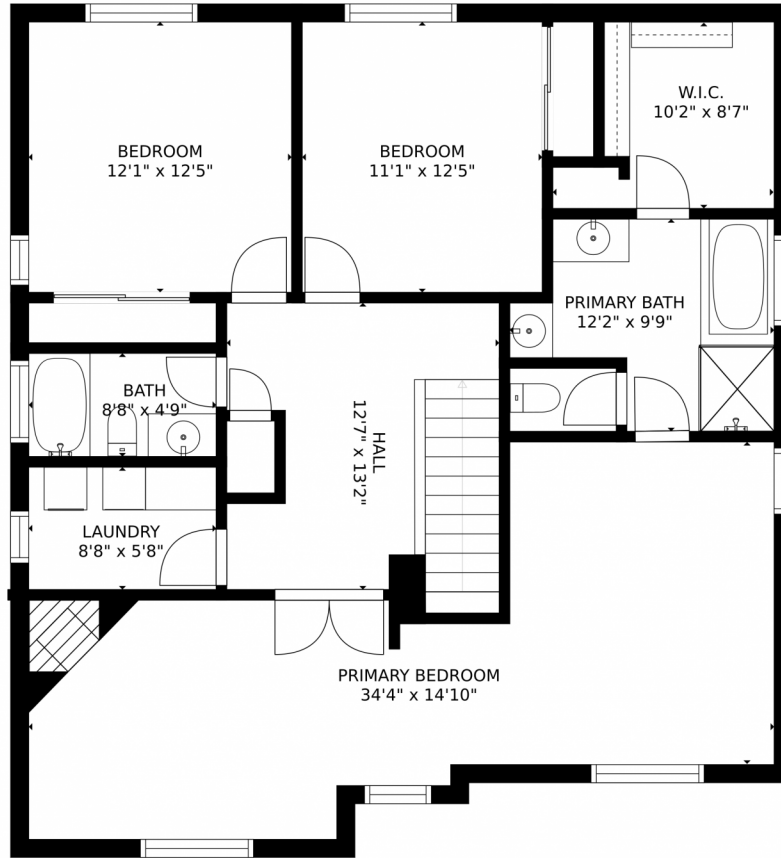

24681 East Layton Place, Aurora, CO 80016 – Upper Level

GROSS INTERNAL AREA
FLOOR 1: 856 sq. ft. FLOOR 2: 964 sq. ft.
FLOOR 3: 1229 sq. ft. EXCLUDED AREAS:
PATIO: 152 sq. ft. GARAGE: 328 sq. ft.
DECK: 259 sq. ft. PORCH: 146 sq. ft.
TOTAL: 3049 sq. ft.

Disclaimer: Sizes and Dimensions are Approximate, Actual May Vary.

Jerid Wempen
720-297-4020
jerid@titanonerealty.com