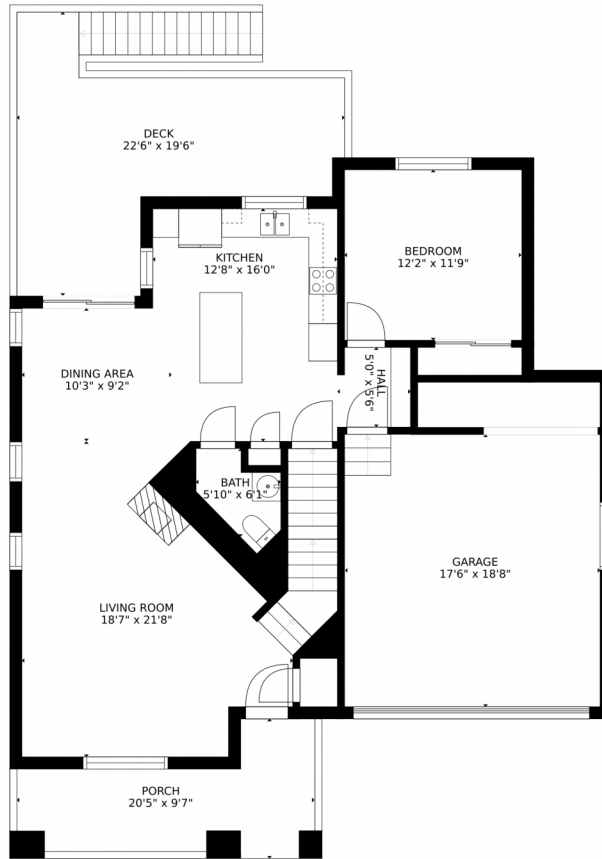

24681 East Layton Place, Aurora, CO 80016 – Main Level

GROSS INTERNAL AREA
FLOOR 1: 856 sq. ft, FLOOR 2: 964 sq. ft
FLOOR 3: 1229 sq. ft, EXCLUDED AREAS:
PATIO: 152 sq. ft, GARAGE: 328 sq. ft
DECK: 259 sq. ft, PORCH: 146 sq. ft
TOTAL: 3049 sq. ft

Disclaimer: Sizes and Dimensions are Approximate, Actual May Vary.

Jerid Wempen
720-297-4020
jerid@titanonerealty.com

Scan code for more property details