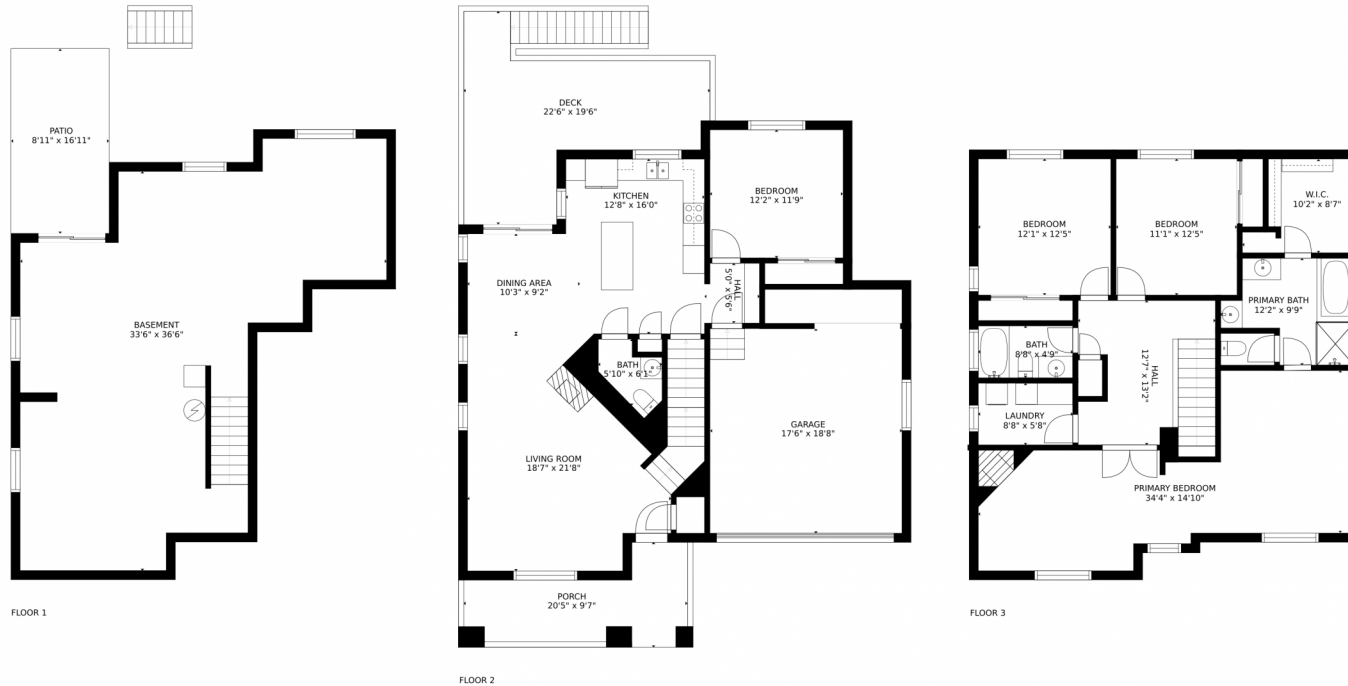

Scan code for more property details

24681 East Layton Place, Aurora, CO 80016 – Upper Level

GROSS INTERNAL AREA
FLOOR 1: 856 sq. ft. FLOOR 2: 964 sq. ft.
FLOOR 3: 1229 sq. ft. EXCLUDED AREAS:
PATIO: 152 sq. ft. GARAGE: 328 sq. ft.
DECK: 259 sq. ft. PORCH: 146 sq. ft.
TOTAL: 3049 sq. ft.

24681 East Layton Place, Aurora, CO 80016 – Lower Level

GROSS INTERNAL AREA
 FLOOR 1: 856 sq. ft, FLOOR 2: 964 sq. ft
 FLOOR 3: 1229 sq. ft, EXCLUDED AREAS:
 PATIO: 152 sq. ft, GARAGE: 328 sq. ft
 DECK: 259 sq. ft, PORCH: 146 sq. ft
 TOTAL: 3049 sq. ft

MEASUREMENTS ARE CALCULATED BY CUBICASA TECHNOLOGY. DEEMED HIGHLY RELIABLE BUT NOT GUARANTEED.

Disclaimer: Sizes and Dimensions are Approximate, Actual May Vary.

Jerid Wempen
 720-297-4020
 jerid@titanonerealty.com

Scan code for more property details

24681 East Layton Place, Aurora, CO 80016 – All Levels

GROSS INTERNAL AREA
 FLOOR 1: 856 sq. ft, FLOOR 2: 964 sq. ft
 FLOOR 3: 1229 sq. ft, EXCLUDED AREAS:
 PATIO: 152 sq. ft, GARAGE: 328 sq. ft
 DECK: 259 sq. ft, PORCH: 146 sq. ft
 TOTAL: 3049 sq. ft
 MEASUREMENTS ARE CALCULATED BY CUBICASA TECHNOLOGY. DEEMED HIGHLY RELIABLE BUT NOT GUARANTEED.