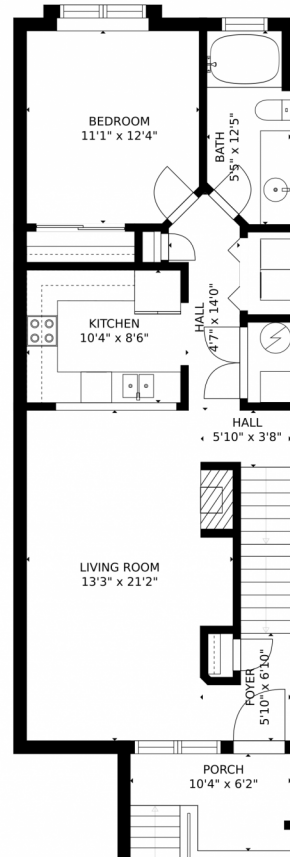

5800 Tower Rd #1210, Denver, CO 80249 – Main Level

GROSS INTERNAL AREA
FLOOR 1: 63 sq. ft, FLOOR 2: 776 sq. ft
FLOOR 3: 253 sq. ft, EXCLUDED AREAS:
GARAGE: 196 sq. ft, PORCH: 52 sq. ft
TOTAL: 1092 sq. ft

MEASUREMENTS CALCULATED BY V1Photos.com ARE DEEMED HIGHLY RELIABLE BUT NOT GUARANTEED.

Disclaimer: Sizes and Dimensions are Approximate, Actual May Vary.

Taylor Haas
303-665-7368
taylorh@coloradorpm.com
<https://www.coloradorpm.com/available-rental-properties-denver>

Scan code
for more
property
details

GROSS INTERNAL AREA
FLOOR 1: 63 sq. ft, FLOOR 2: 776 sq. ft
FLOOR 3: 253 sq. ft, EXCLUDED AREAS:
GARAGE: 196 sq. ft, PORCH: 52 sq. ft
TOTAL: 1092 sq. ft

MEASUREMENTS CALCULATED BY V1Photos.com ARE DEEMED HIGHLY RELIABLE BUT NOT GUARANTEED.

5800 Tower Rd #1210, Denver, CO 80249 – Lower Level/Garage

GROSS INTERNAL AREA
FLOOR 1: 63 sq. ft, FLOOR 2: 776 sq. ft
FLOOR 3: 253 sq. ft, EXCLUDED AREAS:
GARAGE: 196 sq. ft, PORCH: 52 sq. ft
TOTAL: 1092 sq. ft