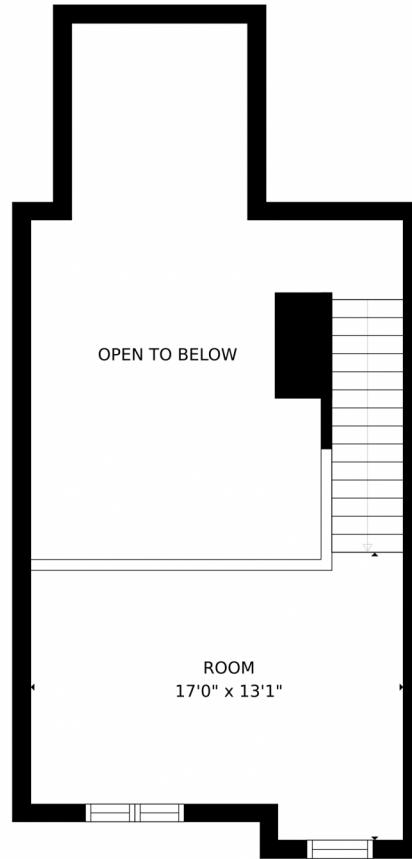

GROSS INTERNAL AREA
FLOOR 1: 63 sq. ft, FLOOR 2: 776 sq. ft
FLOOR 3: 253 sq. ft, EXCLUDED AREAS:
GARAGE: 196 sq. ft, PORCH: 52 sq. ft
TOTAL: 1092 sq. ft

Disclaimer: Sizes and Dimensions are Approximate, Actual May Vary.

Taylor Haas
303-665-7368
taylorh@coloradorpm.com
<https://www.coloradorpm.com/available-rental-properties-denver>

Scan code
for more
property
details