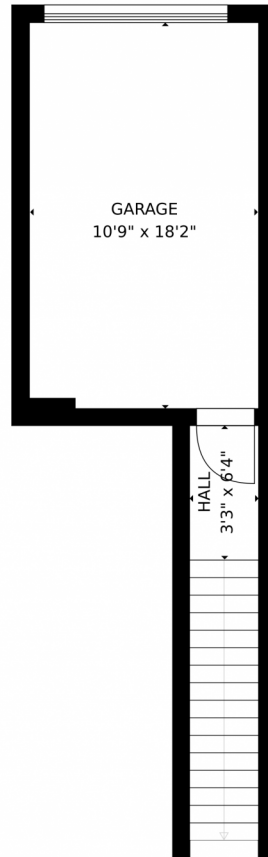

5800 Tower Rd #1210, Denver, CO 80249 – Lower Level/Garage

GROSS INTERNAL AREA
FLOOR 1: 63 sq. ft, FLOOR 2: 776 sq. ft
FLOOR 3: 253 sq. ft, EXCLUDED AREAS:
GARAGE: 196 sq. ft, PORCH: 52 sq. ft
TOTAL: 1092 sq. ft

Disclaimer: Sizes and Dimensions are Approximate, Actual May Vary.

Taylor Haas

303-665-7368

taylorh@coloradorpm.com

<https://www.coloradorpm.com/available-rental-properties-denver>

Scan code
for more
property
details