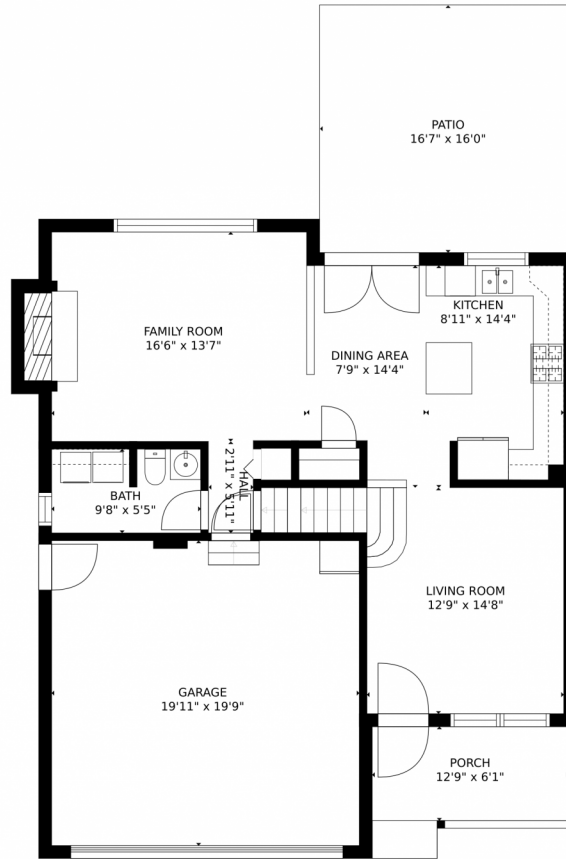

409 Avocet Loop, Colorado Springs, CO 80921 – Main Level

GROSS INTERNAL AREA
FLOOR 1: 6 sq. ft., FLOOR 2: 768 sq. ft.
FLOOR 3: 941 sq. ft., EXCLUDED AREAS:
UNFINISHED BASEMENT: 717 sq. ft., GARAGE: 393 sq. ft.
PATIO: 266 sq. ft., PORCH: 88 sq. ft.
TOTAL: 1715 sq. ft.

Disclaimer: Sizes and Dimensions are Approximate, Actual May Vary.

Renee Ambrose
303-704-6289
reneeambrose@kw.com