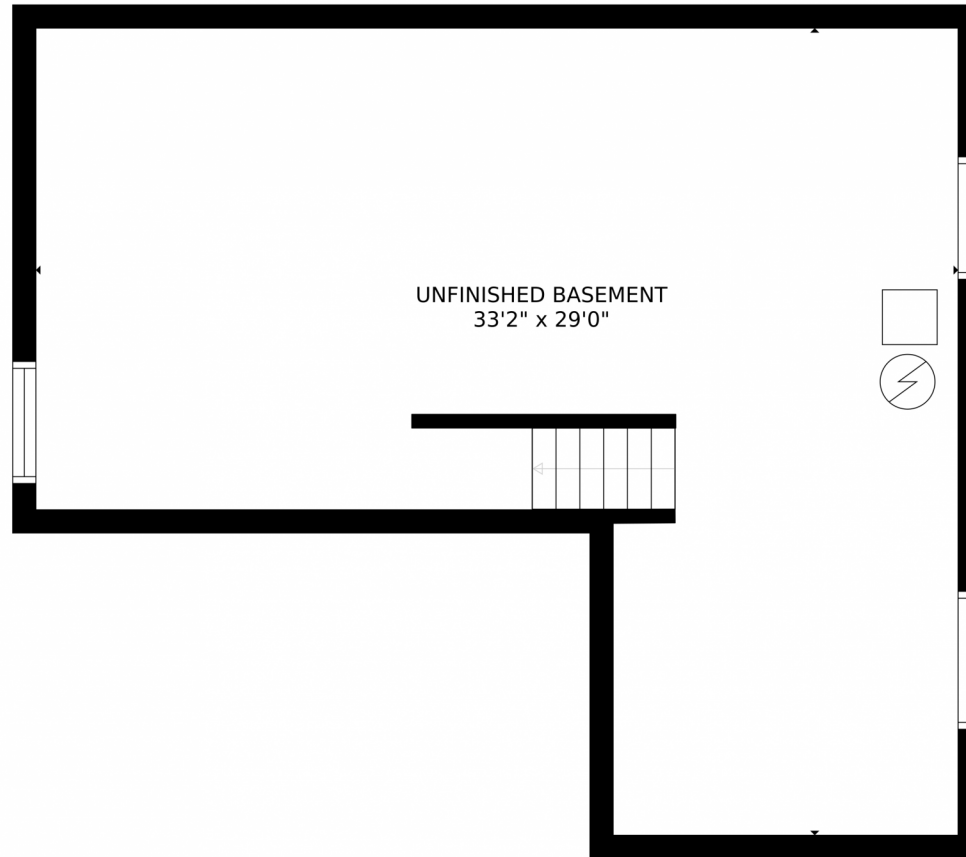

409 Avocet Loop, Colorado Springs, CO 80921 – Lower Level

GROSS INTERNAL AREA
FLOOR 1: 6 sq. ft., FLOOR 2: 768 sq. ft.
FLOOR 3: 941 sq. ft., EXCLUDED AREAS:
UNFINISHED BASEMENT: 717 sq. ft., GARAGE: 393 sq. ft.
PATIO: 266 sq. ft., PORCH: 88 sq. ft.
TOTAL: 1715 sq. ft.
MEASUREMENTS CALCULATED BY V1Photos.com ARE DEEMED HIGHLY RELIABLE BUT NOT GUARANTEED.

Disclaimer: Sizes and Dimensions are Approximate, Actual May Vary.

Renee Ambrose
303-704-6289
reneeambrose@kw.com

409 Avocet Loop, Colorado Springs, CO 80921 – Main Level

GROSS INTERNAL AREA
FLOOR 1: 6 sq. ft., FLOOR 2: 768 sq. ft.
FLOOR 3: 941 sq. ft., EXCLUDED AREAS:
UNFINISHED BASEMENT: 717 sq. ft., GARAGE: 393 sq. ft.
PATIO: 266 sq. ft., PORCH: 88 sq. ft.
TOTAL: 1715 sq. ft.

409 Avocet Loop, Colorado Springs, CO 80921 – Second Level

GROSS INTERNAL AREA
FLOOR 1: 6 sq. ft., FLOOR 2: 768 sq. ft.
FLOOR 3: 941 sq. ft., EXCLUDED AREAS:
UNFINISHED BASEMENT: 717 sq. ft., GARAGE: 393 sq. ft.
PATIO: 266 sq. ft., PORCH: 88 sq. ft.
TOTAL: 1715 sq. ft.
MEASUREMENTS CALCULATED BY V1Photos.com ARE DEEMED HIGHLY RELIABLE BUT NOT GUARANTEED.