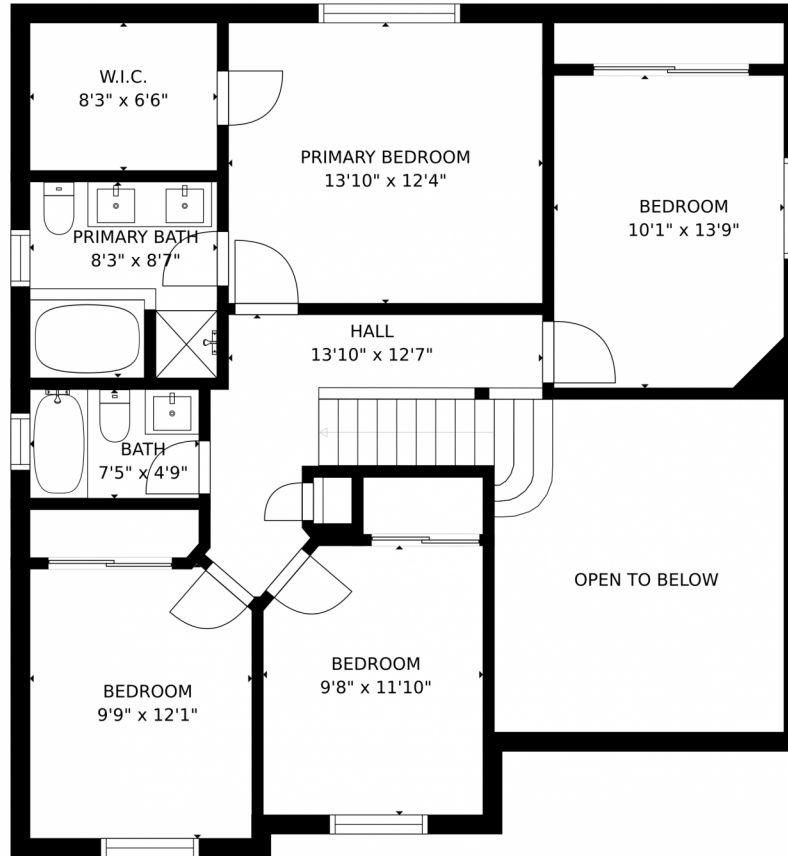

409 Avocet Loop, Colorado Springs, CO 80921 – Lower Level

GROSS INTERNAL AREA
FLOOR 1: 6 sq. ft., FLOOR 2: 768 sq. ft.
FLOOR 3: 941 sq. ft., EXCLUDED AREAS:
UNFINISHED BASEMENT: 717 sq. ft., GARAGE: 393 sq. ft.
PATIO: 266 sq. ft., PORCH: 88 sq. ft.
TOTAL: 1715 sq. ft.
MEASUREMENTS CALCULATED BY V1Photos.com ARE DEEMED HIGHLY RELIABLE BUT NOT GUARANTEED.

Disclaimer: Sizes and Dimensions are Approximate, Actual May Vary.

Renee Ambrose
303-704-6289
reneeambrose@kw.com

409 Avocet Loop, Colorado Springs, CO 80921 – Main Level

GROSS INTERNAL AREA
FLOOR 1: 6 sq. ft., FLOOR 2: 768 sq. ft.
FLOOR 3: 941 sq. ft., EXCLUDED AREAS:
UNFINISHED BASEMENT: 717 sq. ft., GARAGE: 393 sq. ft.
PATIO: 266 sq. ft., PORCH: 88 sq. ft.
TOTAL: 1715 sq. ft.

MEASUREMENTS CALCULATED BY V1Photos.com ARE DEEMED HIGHLY RELIABLE BUT NOT GUARANTEED.

Disclaimer: Sizes and Dimensions are Approximate, Actual May Vary.

Renee Ambrose
303-704-6289
reneeambrose@kw.com

Scan code
for more
property
details

409 Avocet Loop, Colorado Springs, CO 80921 – Second Level

GROSS INTERNAL AREA
FLOOR 1: 6 sq. ft., FLOOR 2: 768 sq. ft.
FLOOR 3: 941 sq. ft., EXCLUDED AREAS:
UNFINISHED BASEMENT: 717 sq. ft., GARAGE: 393 sq. ft.
PATIO: 266 sq. ft., PORCH: 88 sq. ft.
TOTAL: 1715 sq. ft.
MEASUREMENTS CALCULATED BY V1Photos.com ARE DEEMED HIGHLY RELIABLE BUT NOT GUARANTEED.