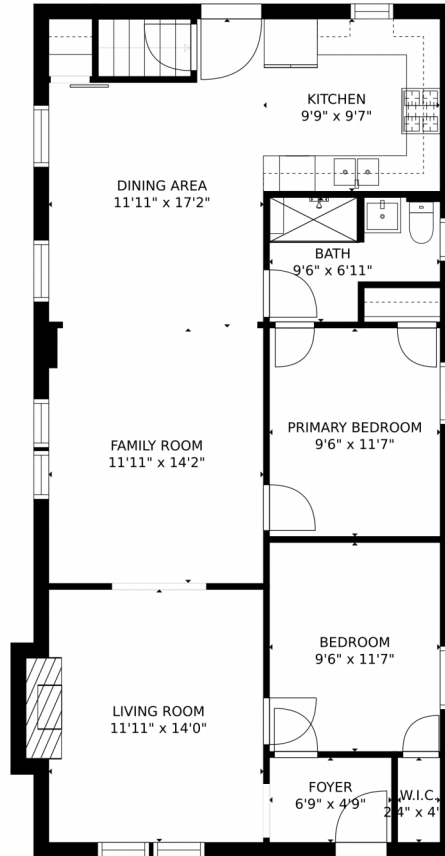

2511 Franklin Street, Denver, CO 80205 – Main Level

GROSS INTERNAL AREA
FLOOR 1: 203 sq. ft, FLOOR 2: 1001 sq. ft
EXCLUDED AREAS: , UNFINISHED BASEMENT: 193 sq. ft
TOTAL: 1204 sq. ft
MEASUREMENTS CALCULATED BY V1Photos.com ARE DEEMED HIGHLY RELIABLE BUT NOT GUARANTEED.

Disclaimer: Sizes and Dimensions are Approximate, Actual May Vary.

Taylor Haas
303-665-7368
taylorh@coloradorpm.com
<https://www.coloradorpm.com/available-rental-properties-denver>

GROSS INTERNAL AREA
FLOOR 1: 203 sq. ft, FLOOR 2: 1001 sq. ft
EXCLUDED AREAS: , UNFINISHED BASEMENT: 193 sq. ft
TOTAL: 1204 sq. ft
MEASUREMENTS CALCULATED BY V1Photos.com ARE DEEMED HIGHLY RELIABLE BUT NOT GUARANTEED.

GROSS INTERNAL AREA
FLOOR 1: 203 sq. ft, FLOOR 2: 1001 sq. ft
EXCLUDED AREAS: UNFINISHED BASEMENT: 193 sq. ft
TOTAL: 1204 sq. ft
MEASUREMENTS CALCULATED BY V1Photos.COM ARE DEEMED HIGHLY RELIABLE BUT NOT GUARANTEED.