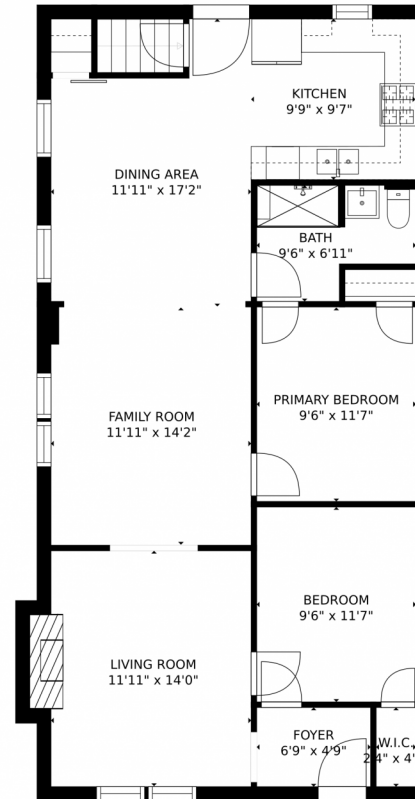

2511 Franklin Street, Denver, CO 80205 – Main Level

GROSS INTERNAL AREA
FLOOR 1: 203 sq. ft, FLOOR 2: 1001 sq. ft
EXCLUDED AREAS: , UNFINISHED BASEMENT: 193 sq. ft
TOTAL: 1204 sq. ft
MEASUREMENTS CALCULATED BY V1Photos.com ARE DEEMED HIGHLY RELIABLE BUT NOT GUARANTEED.

Disclaimer: Sizes and Dimensions are Approximate, Actual May Vary.

Taylor Haas
303-665-7368
taylorh@coloradorpm.com
<https://www.coloradorpm.com/available-rental-properties-denver>

GROSS INTERNAL AREA
FLOOR 1: 203 sq. ft, FLOOR 2: 1001 sq. ft
EXCLUDED AREAS: , UNFINISHED BASEMENT: 193 sq. ft
TOTAL: 1204 sq. ft
MEASUREMENTS CALCULATED BY V1Photos.com ARE DEEMED HIGHLY RELIABLE BUT NOT GUARANTEED.

GROSS INTERNAL AREA
FLOOR 1: 203 sq. ft, FLOOR 2: 1001 sq. ft
EXCLUDED AREAS: UNFINISHED BASEMENT: 193 sq. ft
TOTAL: 1204 sq. ft
MEASUREMENTS CALCULATED BY V1Photos.COM ARE DEEMED HIGHLY RELIABLE BUT NOT GUARANTEED.