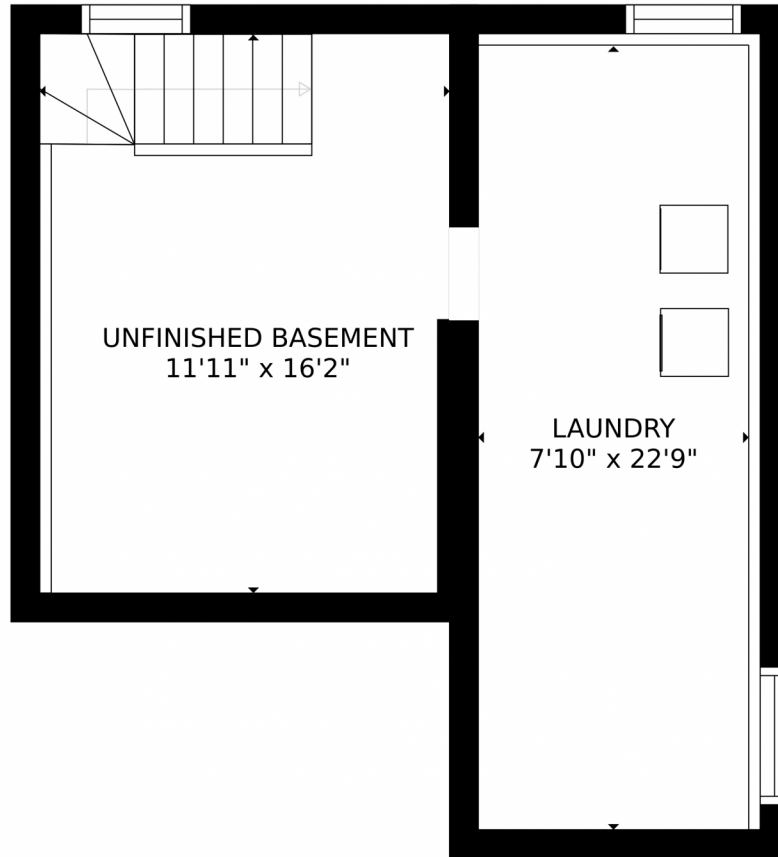

2511 Franklin Street, Denver, CO 80205 – Main Level

GROSS INTERNAL AREA
FLOOR 1: 203 sq. ft, FLOOR 2: 1001 sq. ft
EXCLUDED AREAS: , UNFINISHED BASEMENT: 193 sq. ft
TOTAL: 1204 sq. ft
MEASUREMENTS CALCULATED BY V1Photos.com ARE DEEMED HIGHLY RELIABLE BUT NOT GUARANTEED.

Disclaimer: Sizes and Dimensions are Approximate, Actual May Vary.

Taylor Haas
303-665-7368
taylorh@coloradorpm.com
<https://www.coloradorpm.com/available-rental-properties-denver>

GROSS INTERNAL AREA
FLOOR 1: 203 sq. ft, FLOOR 2: 1001 sq. ft
EXCLUDED AREAS: , UNFINISHED BASEMENT: 193 sq. ft
TOTAL: 1204 sq. ft
MEASUREMENTS CALCULATED BY V1Photos.com ARE DEEMED HIGHLY RELIABLE BUT NOT GUARANTEED.

GROSS INTERNAL AREA
FLOOR 1: 203 sq. ft, FLOOR 2: 1001 sq. ft
EXCLUDED AREAS: UNFINISHED BASEMENT: 193 sq. ft
TOTAL: 1204 sq. ft
MEASUREMENTS CALCULATED BY V1Photos.COM ARE DEEMED HIGHLY RELIABLE BUT NOT GUARANTEED.