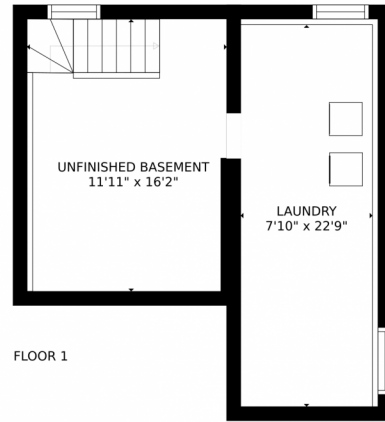

2511 Franklin Street, Denver, CO 80205 – Main Level

GROSS INTERNAL AREA
FLOOR 1: 203 sq. ft, FLOOR 2: 1001 sq. ft
EXCLUDED AREAS: , UNFINISHED BASEMENT: 193 sq. ft
TOTAL: 1204 sq. ft
MEASUREMENTS CALCULATED BY V1Photos.com ARE DEEMED HIGHLY RELIABLE BUT NOT GUARANTEED.

Disclaimer: Sizes and Dimensions are Approximate, Actual May Vary.

Taylor Haas
303-665-7368
taylorh@coloradorpm.com
<https://www.coloradorpm.com/available-rental-properties-denver>

GROSS INTERNAL AREA
FLOOR 1: 203 sq. ft, FLOOR 2: 1001 sq. ft
EXCLUDED AREAS: , UNFINISHED BASEMENT: 193 sq. ft
TOTAL: 1204 sq. ft
MEASUREMENTS CALCULATED BY V1Photos.com ARE DEEMED HIGHLY RELIABLE BUT NOT GUARANTEED.

GROSS INTERNAL AREA
FLOOR 1: 203 sq. ft, FLOOR 2: 1001 sq. ft
EXCLUDED AREAS: UNFINISHED BASEMENT: 193 sq. ft
TOTAL: 1204 sq. ft
MEASUREMENTS CALCULATED BY V1Photos.COM ARE DEEMED HIGHLY RELIABLE BUT NOT GUARANTEED.