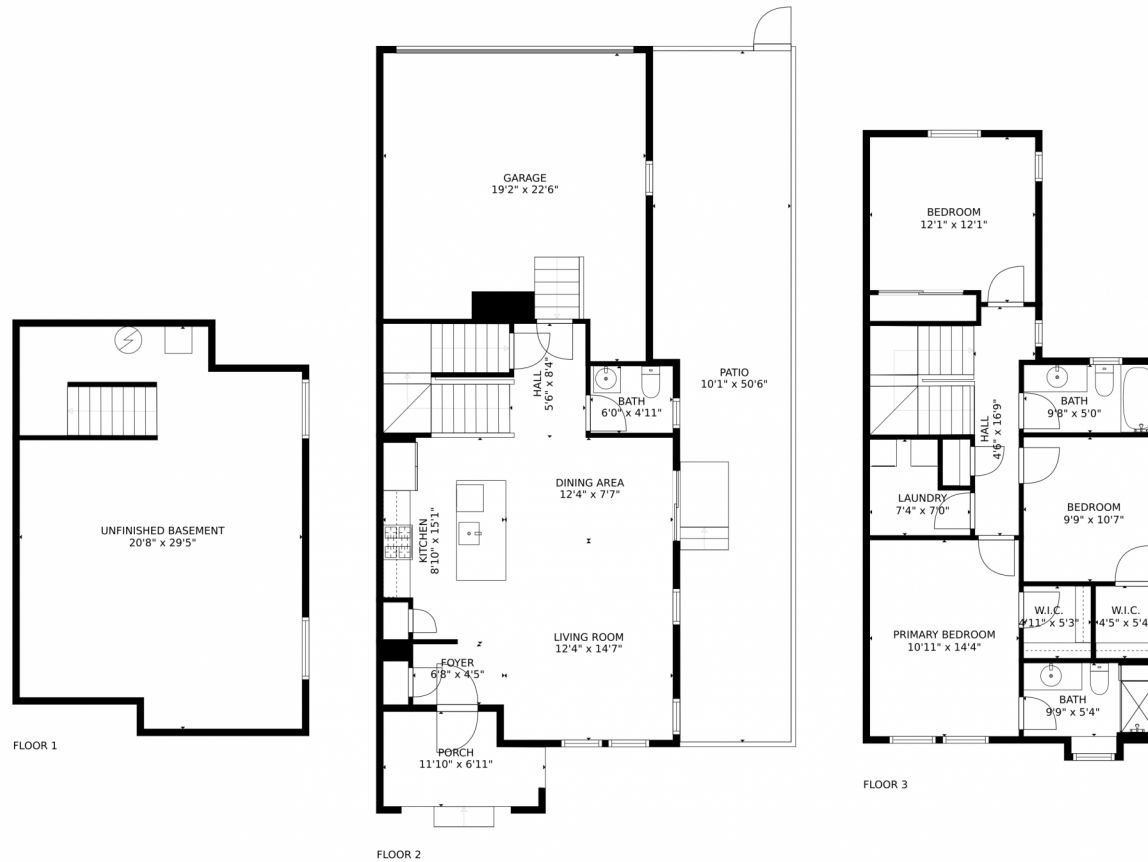

# 7626 South Zante Court, Aurora, CO 80016 – Main Level

GROSS INTERNAL AREA  
FLOOR 1: 6 sq. ft., FLOOR 2: 602 sq. ft.  
FLOOR 3: 775 sq. ft., EXCLUDED AREAS:  
UNFINISHED BASEMENT: 561 sq. ft., GARAGE: 386 sq. ft.  
PATIO: 455 sq. ft., PORCH: 73 sq. ft.  
TOTAL: 1383 sq. ft.

<https://www.coloradorm.com/available-rental-properties-denver>

Scan code  
for more  
property  
details

7626 South Zante Court, Aurora, CO 80016 – Upper Level

GROSS INTERNAL AREA  
FLOOR 1: 6 sq. ft., FLOOR 2: 602 sq. ft.  
FLOOR 3: 775 sq. ft., EXCLUDED AREAS:  
UNFINISHED BASEMENT: 561 sq. ft., GARAGE: 386 sq. ft.  
PATIO: 455 sq. ft., PORCH: 73 sq. ft.  
TOTAL: 1383 sq. ft.  
MEASUREMENTS CALCULATED BY V1Photos.com ARE DEEMED HIGHLY RELIABLE BUT NOT GUARANTEED.

GROSS INTERNAL AREA  
FLOOR 1: 6 sq. ft., FLOOR 2: 602 sq. ft.  
FLOOR 3: 775 sq. ft., EXCLUDED AREAS:  
UNFINISHED BASEMENT: 561 sq. ft., GARAGE: 386 sq. ft.  
PATIO: 455 sq. ft., PORCH: 73 sq. ft.  
TOTAL: 1383 sq. ft.  
MEASUREMENTS CALCULATED BY V1Photos.com ARE DEEMED HIGHLY RELIABLE BUT NOT GUARANTEED.

# 7626 South Zante Court, Aurora, CO 80016 – All Levels

GROSS INTERNAL AREA  
FLOOR 1: 6 sq. ft., FLOOR 2: 602 sq. ft.  
FLOOR 3: 775 sq. ft., EXCLUDED AREAS:  
UNFINISHED BASEMENT: 561 sq. ft., GARAGE: 386 sq. ft.  
PATIO: 455 sq. ft., PORCH: 73 sq. ft.  
TOTAL: 1383 sq. ft.  
MEASUREMENTS CALCULATED BY V1Photos.com ARE DEEMED HIGHLY RELIABLE BUT NOT GUARANTEED.