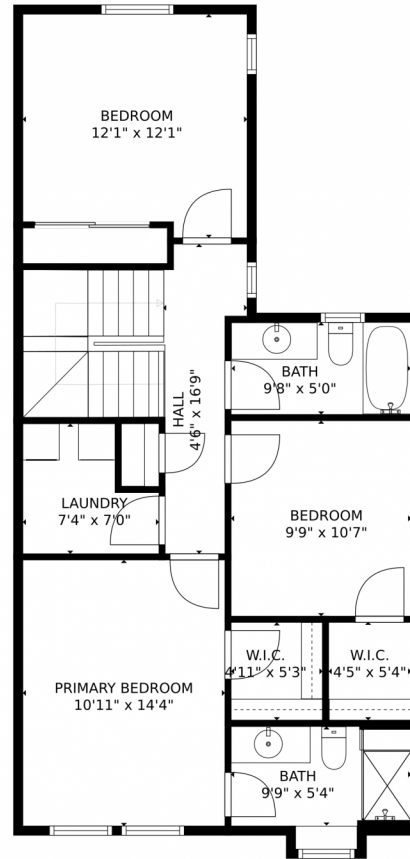

# 7626 South Zante Court, Aurora, CO 80016 – Main Level

GROSS INTERNAL AREA  
FLOOR 1: 6 sq. ft., FLOOR 2: 602 sq. ft.  
FLOOR 3: 775 sq. ft., EXCLUDED AREAS:  
UNFINISHED BASEMENT: 561 sq. ft., GARAGE: 386 sq. ft.  
PATIO: 455 sq. ft., PORCH: 73 sq. ft.  
TOTAL: 1383 sq. ft.

MEASUREMENTS CALCULATED BY V1Photos.com ARE DEEMED HIGHLY RELIABLE BUT NOT GUARANTEED.

Disclaimer: Sizes and Dimensions are Approximate, Actual May Vary.

**Taylor Haas**

303-665-7368

taylorh@coloradorm.com

<https://www.coloradorm.com/available-rental-properties-denver>

Scan code  
for more  
property  
details

7626 South Zante Court, Aurora, CO 80016 – Upper Level

GROSS INTERNAL AREA  
FLOOR 1: 6 sq. ft., FLOOR 2: 602 sq. ft.  
FLOOR 3: 775 sq. ft., EXCLUDED AREAS:  
UNFINISHED BASEMENT: 561 sq. ft., GARAGE: 386 sq. ft.  
PATIO: 455 sq. ft., PORCH: 73 sq. ft.  
TOTAL: 1383 sq. ft.  
MEASUREMENTS CALCULATED BY V1Photos.com ARE DEEMED HIGHLY RELIABLE BUT NOT GUARANTEED.

Disclaimer: Sizes and Dimensions are Approximate, Actual May Vary.

**Taylor Haas**  
303-665-7368  
taylorh@coloradorpm.com  
<https://www.coloradorpm.com/available-rental-properties-denver>

UNFINISHED BASEMENT  
20'8" x 29'5"