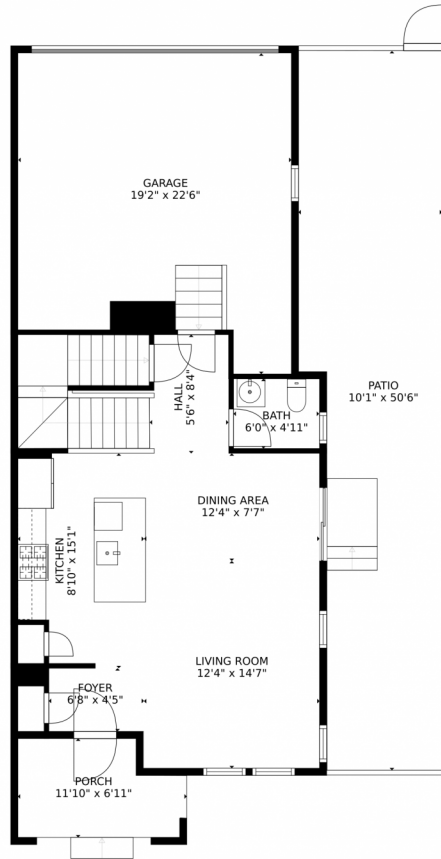

7626 South Zante Court, Aurora, CO 80016 – Main Level

GROSS INTERNAL AREA
FLOOR 1: 6 sq. ft., FLOOR 2: 602 sq. ft.
FLOOR 3: 775 sq. ft., EXCLUDED AREAS:
UNFINISHED BASEMENT: 561 sq. ft., GARAGE: 386 sq. ft.
PATIO: 455 sq. ft., PORCH: 73 sq. ft.
TOTAL: 1383 sq. ft.

Disclaimer: Sizes and Dimensions are Approximate, Actual May Vary.

Taylor Haas

303-665-7368

taylorh@coloradorm.com

<https://www.coloradorm.com/available-rental-properties-denver>

Scan code
for more
property
details