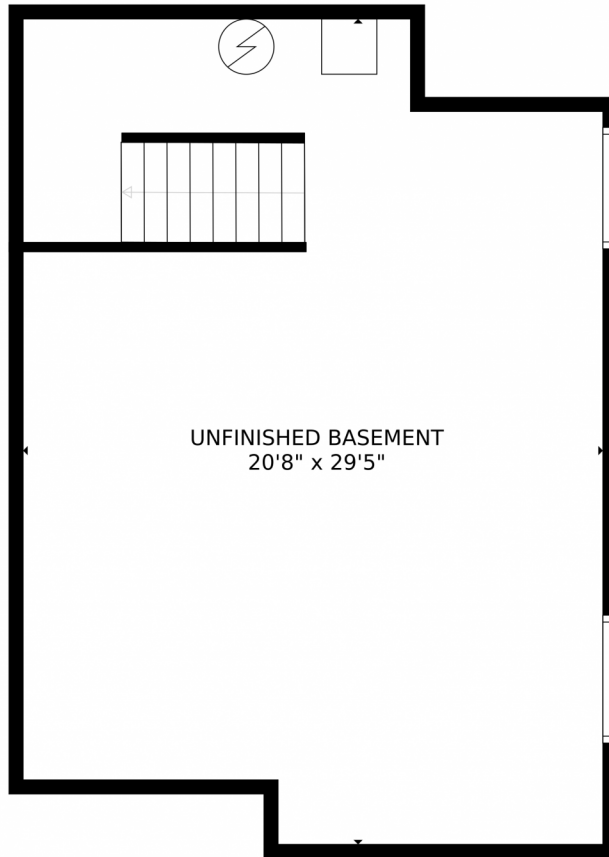

# 7626 South Zante Court, Aurora, CO 80016 – Main Level

GROSS INTERNAL AREA  
FLOOR 1: 6 sq. ft., FLOOR 2: 602 sq. ft.  
FLOOR 3: 775 sq. ft., EXCLUDED AREAS:  
UNFINISHED BASEMENT: 561 sq. ft., GARAGE: 386 sq. ft.  
PATIO: 455 sq. ft., PORCH: 73 sq. ft.  
TOTAL: 1383 sq. ft.

<https://www.coloradorm.com/available-rental-properties-denver>

Scan code  
for more  
property  
details

7626 South Zante Court, Aurora, CO 80016 – Upper Level

GROSS INTERNAL AREA  
FLOOR 1: 6 sq. ft., FLOOR 2: 602 sq. ft.  
FLOOR 3: 775 sq. ft., EXCLUDED AREAS:  
UNFINISHED BASEMENT: 561 sq. ft., GARAGE: 386 sq. ft.  
PATIO: 455 sq. ft., PORCH: 73 sq. ft.  
TOTAL: 1383 sq. ft.  
MEASUREMENTS CALCULATED BY V1Photos.com ARE DEEMED HIGHLY RELIABLE BUT NOT GUARANTEED.

Disclaimer: Sizes and Dimensions are Approximate, Actual May Vary.

**Taylor Haas**  
303-665-7368  
taylorh@coloradorpm.com  
<https://www.coloradorpm.com/available-rental-properties-denver>

UNFINISHED BASEMENT  
20'8" x 29'5"