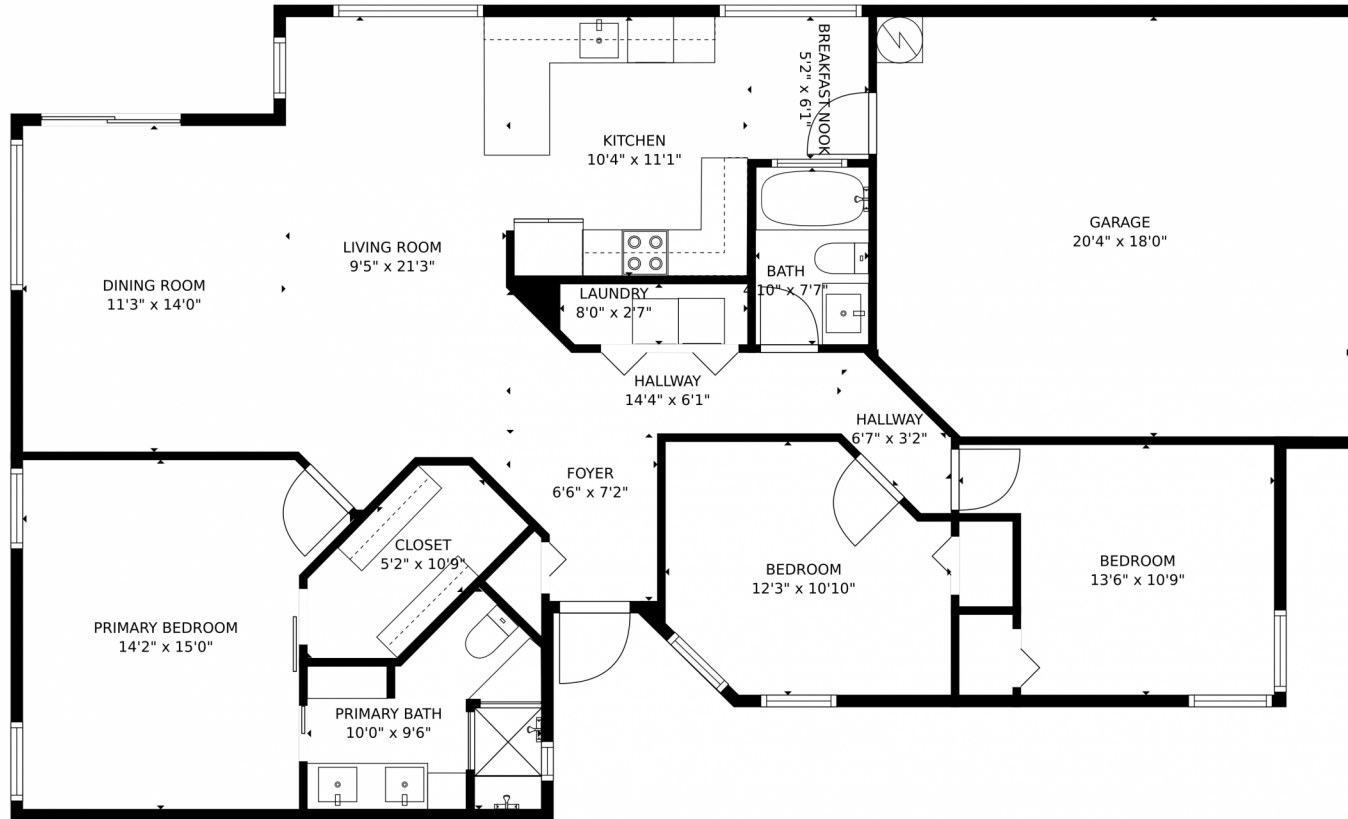

9318 Arborwood Circle, Davie, FL 33328 – All Levels

GROSS INTERNAL AREA
FLOOR 1: 1275 sq. ft. EXCLUDED AREAS:
GARAGE: 359 sq. ft
TOTAL: 1275 sq. ft

Disclaimer: Sizes and Dimensions are Approximate, Actual May Vary.

Chris Toomey

954-701-0005

chris@christoomey.com

<https://www.chrissoldittoomey.com/>

Scan code
for more
property
details