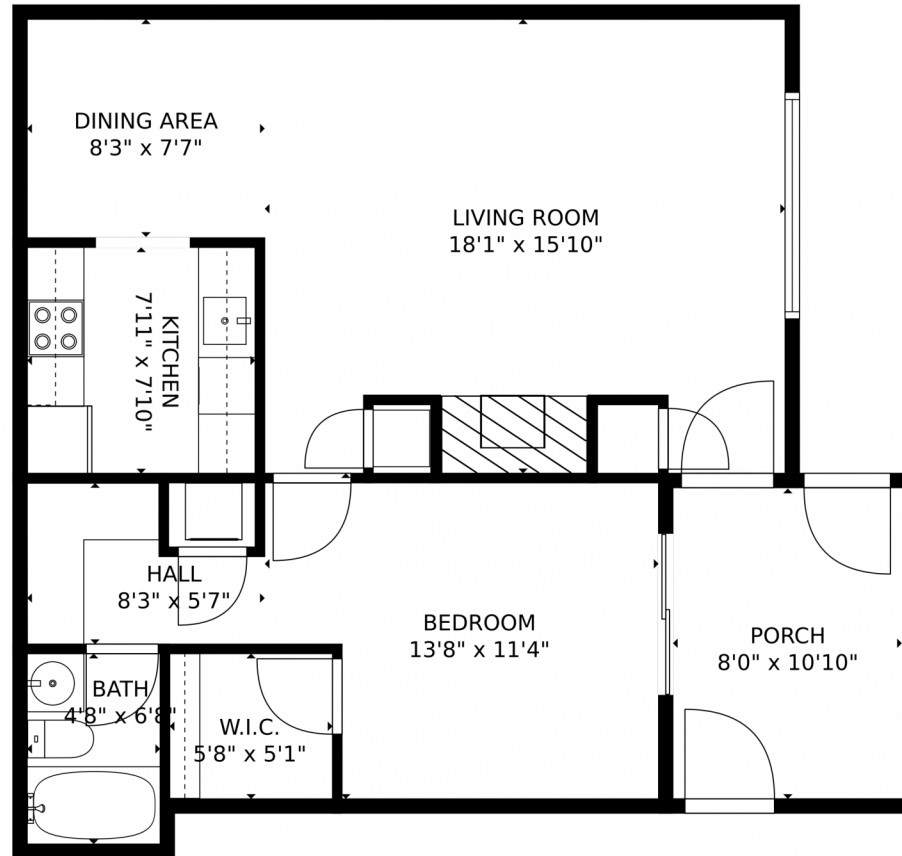

9222 East Arbor Circle #J, Englewood, CO 80111 – Main Level

GROSS INTERNAL AREA
FLOOR 1: 655 sq. ft
EXCLUDED AREAS: PORCH: 87 sq. ft
TOTAL: 655 sq. ft
MEASUREMENTS CALCULATED BY V1Photos.COM ARE DEEMED HIGHLY RELIABLE BUT NOT GUARANTEED.