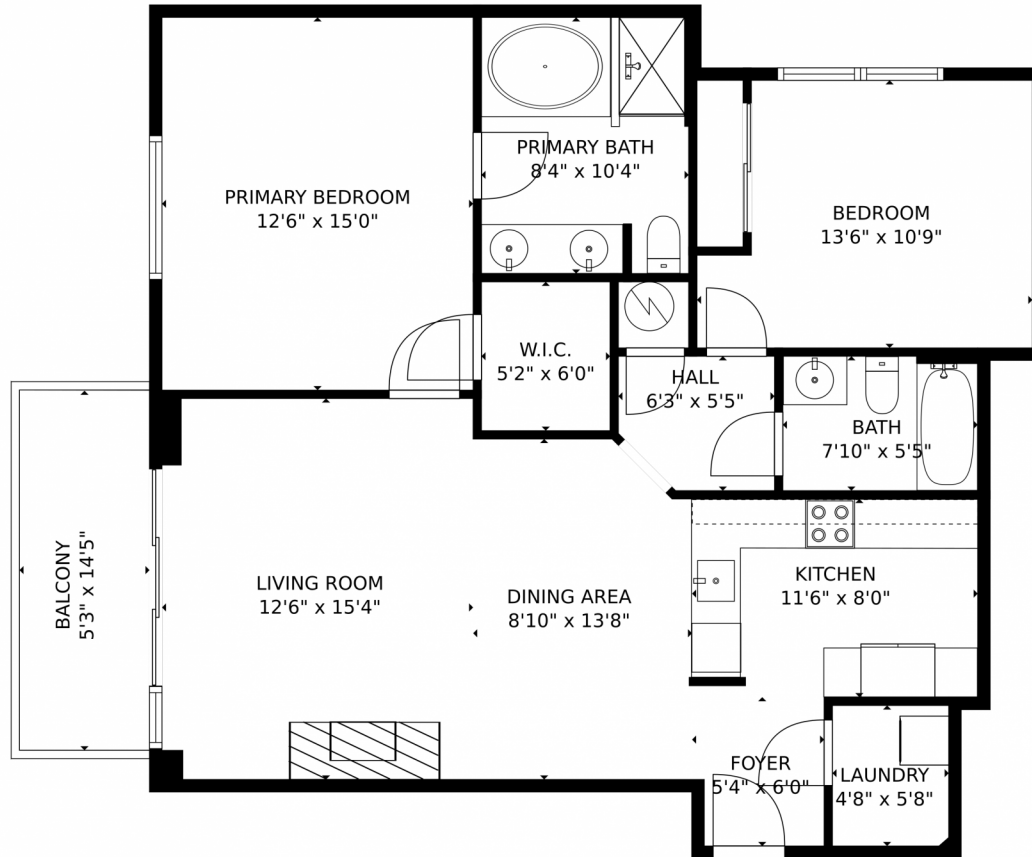

# 9039 East Panorama Circle, Englewood, CO 80112 – Main Level

GROSS INTERNAL AREA  
FLOOR 1: 989 sq. ft  
EXCLUDED AREAS: BALCONY: 76 sq. ft  
TOTAL: 989 sq. ft  
MEASUREMENTS CALCULATED BY V1Photos.COM ARE DEEMED HIGHLY RELIABLE BUT NOT GUARANTEED.